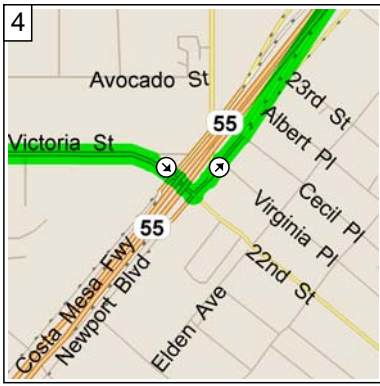

Edison High School to Brea

26.4 miles; 40 minutes

9:00 AM 0.0 mi
 Depart Edison High School [21400 Magnolia St, Huntington Beach, CA 92646] on Magnolia St (South) for 0.1 mi

9:00 AM 0.1 mi
 Turn LEFT (East) onto Hamilton Ave for 1.1 mi

9:03 AM 1.3 mi
 Road name changes to Victoria St for 2.5 mi

9:07 AM 3.8 mi
 Turn LEFT (North-East) onto Newport Blvd for 0.1 mi

9:07 AM 3.9 mi
 Take Ramp (LEFT) onto SR-55 [Costa Mesa Fwy] for 7.1 mi

9:17 AM 11.0 mi
 Take Ramp (RIGHT) onto I-5 [Santa Ana Fwy] for 4.2 mi towards I-5 / Los Angeles

9:22 AM 15.3 mi
 Take Ramp (RIGHT) onto SR-57 [Orange Fwy] for 9.1 mi towards CA-57 / Pomona

9:35 AM 24.3 mi
 Turn RIGHT onto Ramp for 0.2 mi towards CA-90 / Imperial Hwy / Brea

9:35 AM 24.6 mi
 Turn LEFT (West) onto SR-90 [E Imperial Hwy] for 1.5 mi

10
 9:38 AM 26.1 mi
 Turn LEFT (South) onto
 Jasmine Ave, then immediately
 turn RIGHT (West) onto W
 Imperial Hwy for 0.1 mi

11
 9:39 AM 26.2 mi
 Turn LEFT (South) onto
 Jasmine Dr, then immediately
 turn LEFT (East) onto Oleander
 St for 0.1 mi