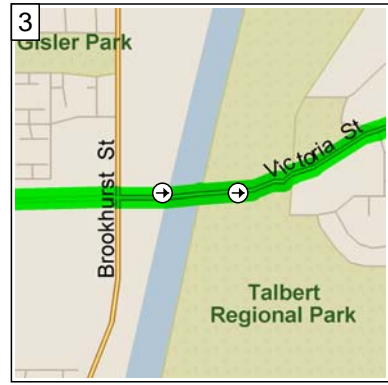

Edison High School to Brea

26.4 miles; 40 minutes

9:00 AM 0.0 mi
 Depart Edison High School [21400 Magnolia St, Huntington Beach, CA 92646] on Magnolia St (South) for 0.1 mi

9:00 AM 0.1 mi
 Turn LEFT (East) onto Hamilton Ave for 1.1 mi

9:03 AM 1.3 mi
 Road name changes to Victoria St for 2.5 mi

9:07 AM 3.8 mi
 Turn LEFT (North-East) onto Newport Blvd for 0.1 mi

9:07 AM 3.9 mi
 Take Ramp (LEFT) onto SR-55 [Costa Mesa Fwy] for 7.1 mi

9:17 AM 11.0 mi
 Take Ramp (RIGHT) onto I-5 [Santa Ana Fwy] for 4.2 mi towards I-5 / Los Angeles

9:22 AM 15.3 mi
 Take Ramp (RIGHT) onto SR-57 [Orange Fwy] for 9.1 mi towards CA-57 / Pomona

9:35 AM 24.3 mi
 Turn RIGHT onto Ramp for 0.2 mi towards CA-90 / Imperial Hwy / Brea

9:35 AM 24.6 mi
 Turn LEFT (West) onto SR-90 [E Imperial Hwy] for 1.5 mi

10
 9:38 AM 26.1 mi
 Turn LEFT (South) onto
 Jasmine Ave, then immediately
 turn RIGHT (West) onto W
 Imperial Hwy for 0.1 mi

11
 9:39 AM 26.2 mi
 Turn LEFT (South) onto
 Jasmine Dr, then immediately
 turn LEFT (East) onto Oleander
 St for 0.1 mi