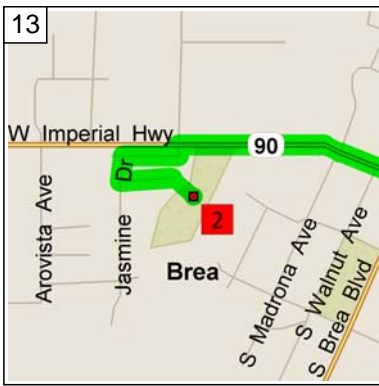

13
9:40 AM 26.4 mi
Arrive Arovista Park