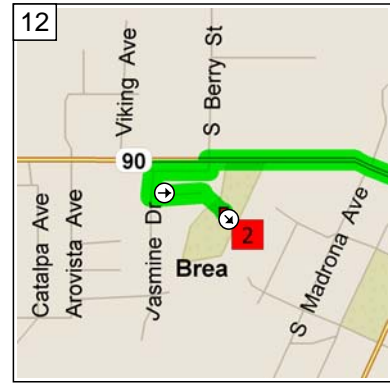

Edison High School to Brea

26.4 miles; 40 minutes

9:00 AM 0.0 mi
 Depart Edison High School [21400 Magnolia St, Huntington Beach, CA 92646] on Magnolia St (South) for 0.1 mi

9:00 AM 0.1 mi
 Turn LEFT (East) onto Hamilton Ave for 1.1 mi

9:03 AM 1.3 mi
 Road name changes to Victoria St for 2.5 mi

9:07 AM 3.8 mi
 Turn LEFT (North-East) onto Newport Blvd for 0.1 mi

9:07 AM 3.9 mi
 Take Ramp (LEFT) onto SR-55 [Costa Mesa Fwy] for 7.1 mi

9:17 AM 11.0 mi
 Take Ramp (RIGHT) onto I-5 [Santa Ana Fwy] for 4.2 mi towards I-5 / Los Angeles

9:22 AM 15.3 mi
 Take Ramp (RIGHT) onto SR-57 [Orange Fwy] for 9.1 mi towards CA-57 / Pomona

9:35 AM 24.3 mi
 Turn RIGHT onto Ramp for 0.2 mi towards CA-90 / Imperial Hwy / Brea

9:35 AM 24.6 mi
 Turn LEFT (West) onto SR-90 [E Imperial Hwy] for 1.5 mi

10
 9:38 AM 26.1 mi
 Turn LEFT (South) onto
 Jasmine Ave, then immediately
 turn RIGHT (West) onto W
 Imperial Hwy for 0.1 mi

11
 9:39 AM 26.2 mi
 Turn LEFT (South) onto
 Jasmine Dr, then immediately
 turn LEFT (East) onto Oleander
 St for 0.1 mi