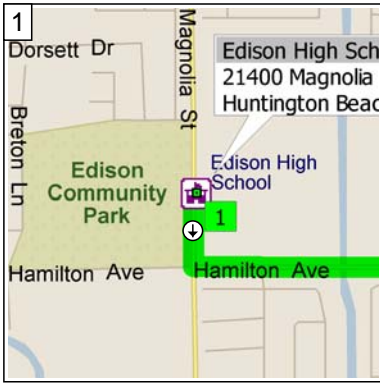

Edison High School to Brea

26.4 miles; 40 minutes

9:00 AM 0.0 mi
 Depart Edison High School [21400 Magnolia St, Huntington Beach, CA 92646] on Magnolia St (South) for 0.1 mi

9:00 AM 0.1 mi
 Turn LEFT (East) onto Hamilton Ave for 1.1 mi

9:03 AM 1.3 mi
 Road name changes to Victoria St for 2.5 mi

9:07 AM 3.8 mi
 Turn LEFT (North-East) onto Newport Blvd for 0.1 mi

9:07 AM 3.9 mi
 Take Ramp (LEFT) onto SR-55 [Costa Mesa Fwy] for 7.1 mi

9:17 AM 11.0 mi
 Take Ramp (RIGHT) onto I-5 [Santa Ana Fwy] for 4.2 mi towards I-5 / Los Angeles

9:22 AM 15.3 mi
 Take Ramp (RIGHT) onto SR-57 [Orange Fwy] for 9.1 mi towards CA-57 / Pomona

9:35 AM 24.3 mi
 Turn RIGHT onto Ramp for 0.2 mi towards CA-90 / Imperial Hwy / Brea

9:35 AM 24.6 mi
 Turn LEFT (West) onto SR-90 [E Imperial Hwy] for 1.5 mi

10
 9:38 AM 26.1 mi
 Turn LEFT (South) onto
 Jasmine Ave, then immediately
 turn RIGHT (West) onto W
 Imperial Hwy for 0.1 mi

11
 9:39 AM 26.2 mi
 Turn LEFT (South) onto
 Jasmine Dr, then immediately
 turn LEFT (East) onto Oleander
 St for 0.1 mi