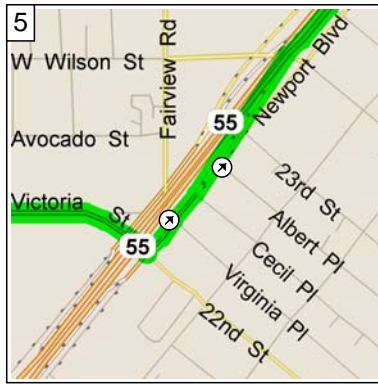

Edison High School to Brea

26.4 miles; 40 minutes

9:00 AM 0.0 mi
 Depart Edison High School [21400 Magnolia St, Huntington Beach, CA 92646] on Magnolia St (South) for 0.1 mi

9:00 AM 0.1 mi
 Turn LEFT (East) onto Hamilton Ave for 1.1 mi

9:03 AM 1.3 mi
 Road name changes to Victoria St for 2.5 mi

9:07 AM 3.8 mi
 Turn LEFT (North-East) onto Newport Blvd for 0.1 mi

9:07 AM 3.9 mi
 Take Ramp (LEFT) onto SR-55 [Costa Mesa Fwy] for 7.1 mi

9:17 AM 11.0 mi
 Take Ramp (RIGHT) onto I-5 [Santa Ana Fwy] for 4.2 mi towards I-5 / Los Angeles

9:22 AM 15.3 mi
 Take Ramp (RIGHT) onto SR-57 [Orange Fwy] for 9.1 mi towards CA-57 / Pomona

9:35 AM 24.3 mi
 Turn RIGHT onto Ramp for 0.2 mi towards CA-90 / Imperial Hwy / Brea

9:35 AM 24.6 mi
 Turn LEFT (West) onto SR-90 [E Imperial Hwy] for 1.5 mi

10
 9:38 AM 26.1 mi
 Turn LEFT (South) onto
 Jasmine Ave, then immediately
 turn RIGHT (West) onto W
 Imperial Hwy for 0.1 mi

11
 9:39 AM 26.2 mi
 Turn LEFT (South) onto
 Jasmine Dr, then immediately
 turn LEFT (East) onto Oleander
 St for 0.1 mi