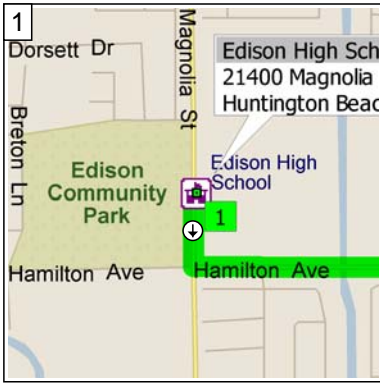

# Edison High School to Costa Mesa

5.1 miles; 11 minutes

9:00 AM 0.0 mi  
 Depart Edison High School [21400 Magnolia St, Huntington Beach, CA 92646] on Magnolia St (South) for 0.1 mi

9:00 AM 0.1 mi  
 Turn LEFT (East) onto Hamilton Ave for 1.1 mi

9:03 AM 1.3 mi  
 Road name changes to Victoria St for 2.5 mi

9:07 AM 3.8 mi  
 Turn LEFT (North-East) onto Newport Blvd for 65 yds

9:08 AM 3.8 mi  
 Keep LEFT onto Fairview Rd for 1.3 mi

9:11 AM 5.1 mi  
 Arrive Costa Mesa High School [2650 Fairview Rd, Costa Mesa, CA 92626]