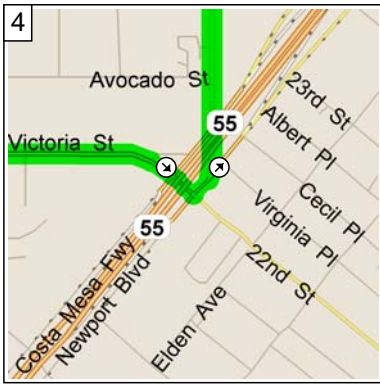

# Edison High School to Costa Mesa

5.1 miles; 11 minutes

9:00 AM 0.0 mi  
 Depart Edison High School [21400 Magnolia St, Huntington Beach, CA 92646] on Magnolia St (South) for 0.1 mi

9:00 AM 0.1 mi  
 Turn LEFT (East) onto Hamilton Ave for 1.1 mi

9:03 AM 1.3 mi  
 Road name changes to Victoria St for 2.5 mi

9:07 AM 3.8 mi  
 Turn LEFT (North-East) onto Newport Blvd for 65 yds

9:08 AM 3.8 mi  
 Keep LEFT onto Fairview Rd for 1.3 mi

9:11 AM 5.1 mi  
 Arrive Costa Mesa High School [2650 Fairview Rd, Costa Mesa, CA 92626]