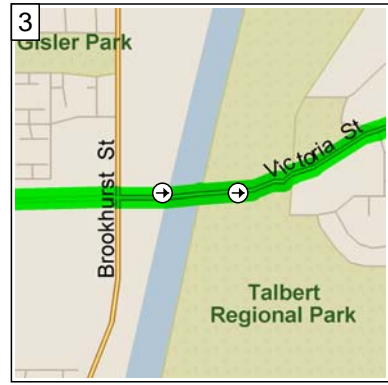

# Edison High School to Costa Mesa

5.1 miles; 11 minutes

9:00 AM 0.0 mi  
 Depart Edison High School [21400 Magnolia St, Huntington Beach, CA 92646] on Magnolia St (South) for 0.1 mi

9:00 AM 0.1 mi  
 Turn LEFT (East) onto Hamilton Ave for 1.1 mi

9:03 AM 1.3 mi  
 Road name changes to Victoria St for 2.5 mi

9:07 AM 3.8 mi  
 Turn LEFT (North-East) onto Newport Blvd for 65 yds

9:08 AM 3.8 mi  
 Keep LEFT onto Fairview Rd for 1.3 mi

9:11 AM 5.1 mi  
 Arrive Costa Mesa High School [2650 Fairview Rd, Costa Mesa, CA 92626]