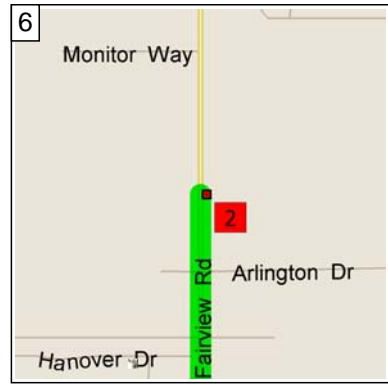

# Edison High School to Costa Mesa

5.1 miles; 11 minutes

9:00 AM 0.0 mi  
 Depart Edison High School [21400 Magnolia St, Huntington Beach, CA 92646] on Magnolia St (South) for 0.1 mi

9:00 AM 0.1 mi  
 Turn LEFT (East) onto Hamilton Ave for 1.1 mi

9:03 AM 1.3 mi  
 Road name changes to Victoria St for 2.5 mi

9:07 AM 3.8 mi  
 Turn LEFT (North-East) onto Newport Blvd for 65 yds

9:08 AM 3.8 mi  
 Keep LEFT onto Fairview Rd for 1.3 mi

9:11 AM 5.1 mi  
 Arrive Costa Mesa High School [2650 Fairview Rd, Costa Mesa, CA 92626]