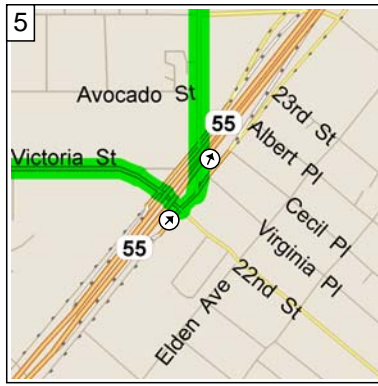

# Edison High School to Costa Mesa

5.1 miles; 11 minutes

9:00 AM 0.0 mi  
 Depart Edison High School [21400 Magnolia St, Huntington Beach, CA 92646] on Magnolia St (South) for 0.1 mi

9:00 AM 0.1 mi  
 Turn LEFT (East) onto Hamilton Ave for 1.1 mi

9:03 AM 1.3 mi  
 Road name changes to Victoria St for 2.5 mi

9:07 AM 3.8 mi  
 Turn LEFT (North-East) onto Newport Blvd for 65 yds

9:08 AM 3.8 mi  
 Keep LEFT onto Fairview Rd for 1.3 mi

9:11 AM 5.1 mi  
 Arrive Costa Mesa High School [2650 Fairview Rd, Costa Mesa, CA 92626]