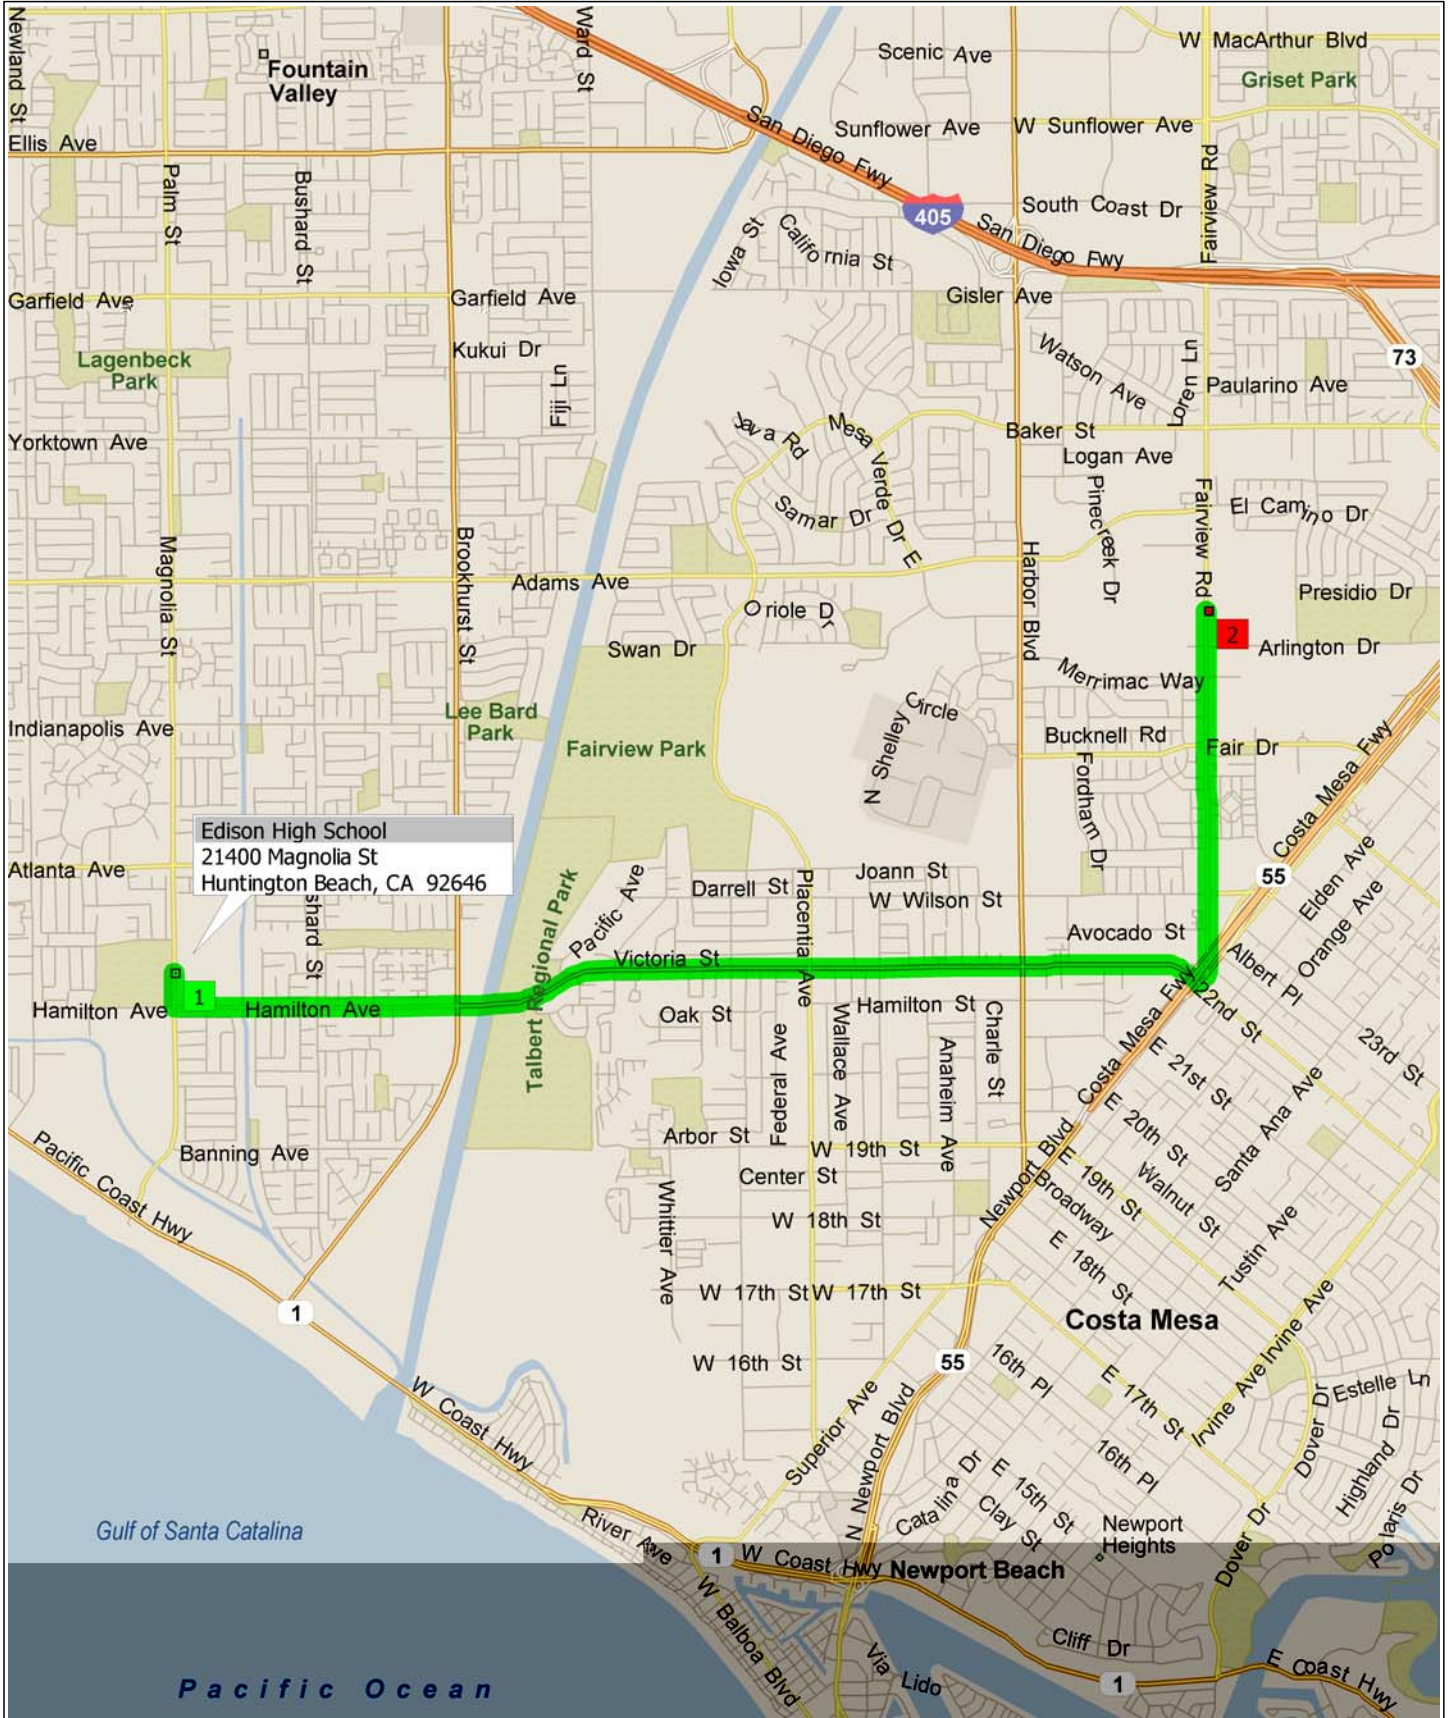

# Edison High School to Costa Mesa

5.1 miles; 11 minutes

9:00 AM 0.0 mi  
 Depart Edison High School [21400 Magnolia St, Huntington Beach, CA 92646] on Magnolia St (South) for 0.1 mi

9:00 AM 0.1 mi  
 Turn LEFT (East) onto Hamilton Ave for 1.1 mi

9:03 AM 1.3 mi  
 Road name changes to Victoria St for 2.5 mi

9:07 AM 3.8 mi  
 Turn LEFT (North-East) onto Newport Blvd for 65 yds

9:08 AM 3.8 mi  
 Keep LEFT onto Fairview Rd for 1.3 mi

9:11 AM 5.1 mi  
 Arrive Costa Mesa High School [2650 Fairview Rd, Costa Mesa, CA 92626]