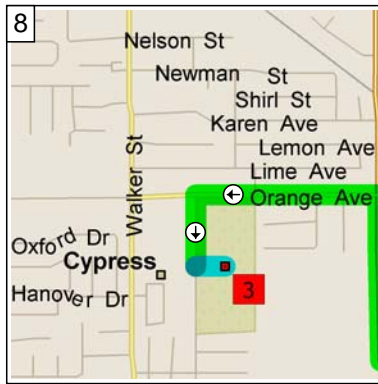

4:34 PM 0.0 mi  
 Depart Magnolia St, Huntington Beach, CA 92646 on Magnolia St (North) for 4.1 mi

4:44 PM 4.1 mi  
 At 17106 Magnolia St, Fountain Valley, CA 92708, stay on Magnolia St (North) for 0.4 mi

4:45 PM 4.5 mi  
 Take Ramp (RIGHT) onto I-405 [San Diego Fwy] for 5.1 mi towards I-405 / San Diego Fwy / Long Beach

4:51 PM 9.6 mi  
 Turn RIGHT onto Ramp for 0.3 mi

4:51 PM 9.9 mi  
 Turn LEFT (West) onto Garden Grove Blvd for 0.2 mi

4:52 PM 10.0 mi  
 Turn RIGHT (North-East) onto Valley View St for 3.7 mi

4:58 PM 13.8 mi  
 Turn LEFT (West) onto Orange Ave for 0.4 mi

4:59 PM 14.1 mi  
 Turn LEFT (South) onto Graham St for 0.1 mi

5:00 PM 14.3 mi  
 Turn LEFT (East) onto Local road(s) for 109 yds

5:00 PM 14.3 mi  
Arrive Oak Knoll Park