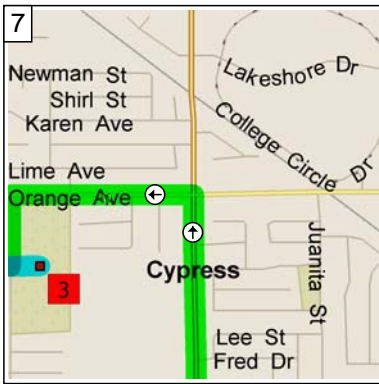

4:34 PM 0.0 mi  
 Depart Magnolia St, Huntington Beach, CA 92646 on Magnolia St (North) for 4.1 mi

4:44 PM 4.1 mi  
 At 17106 Magnolia St, Fountain Valley, CA 92708, stay on Magnolia St (North) for 0.4 mi

4:45 PM 4.5 mi  
 Take Ramp (RIGHT) onto I-405 [San Diego Fwy] for 5.1 mi towards I-405 / San Diego Fwy / Long Beach

4:51 PM 9.6 mi  
 Turn RIGHT onto Ramp for 0.3 mi

4:51 PM 9.9 mi  
 Turn LEFT (West) onto Garden Grove Blvd for 0.2 mi

4:52 PM 10.0 mi  
 Turn RIGHT (North-East) onto Valley View St for 3.7 mi

4:58 PM 13.8 mi  
 Turn LEFT (West) onto Orange Ave for 0.4 mi

4:59 PM 14.1 mi  
 Turn LEFT (South) onto Graham St for 0.1 mi

5:00 PM 14.3 mi  
 Turn LEFT (East) onto Local road(s) for 109 yds

5:00 PM 14.3 mi  
Arrive Oak Knoll Park