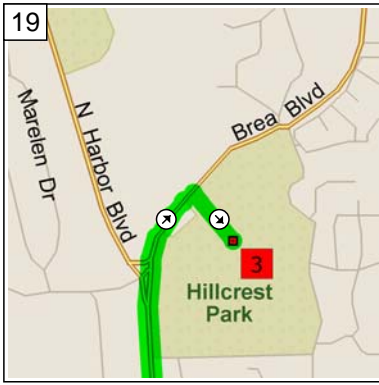

9:21 AM 11.6 mi
Turn RIGHT (South) onto Pasadena Ave for 0.5 mi

9:23 AM 12.1 mi
Take Ramp (RIGHT) onto SR-55 [Costa Mesa Fwy] for 0.3 mi towards CA-55 / Riverside

9:23 AM 12.4 mi
Take Ramp (RIGHT) onto I-5 [Santa Ana Fwy] for 7.4 mi towards I-5 / Los Angeles

9:33 AM 19.8 mi
Turn RIGHT onto Ramp for 0.3 mi towards Harbor Blvd / Ball Rd

9:33 AM 20.1 mi
Turn RIGHT (North) onto (S) Harbor Blvd for 4.6 mi

9:41 AM 24.7 mi
Keep RIGHT onto Local road(s) for 109 yds

9:41 AM 24.7 mi
Bear RIGHT (North) onto Brea Blvd for 0.1 mi

9:41 AM 24.9 mi
Turn RIGHT (South-East) onto
Local road(s) for 0.1 mi

9:41 AM 25.0 mi
Arrive Hillcrest Park