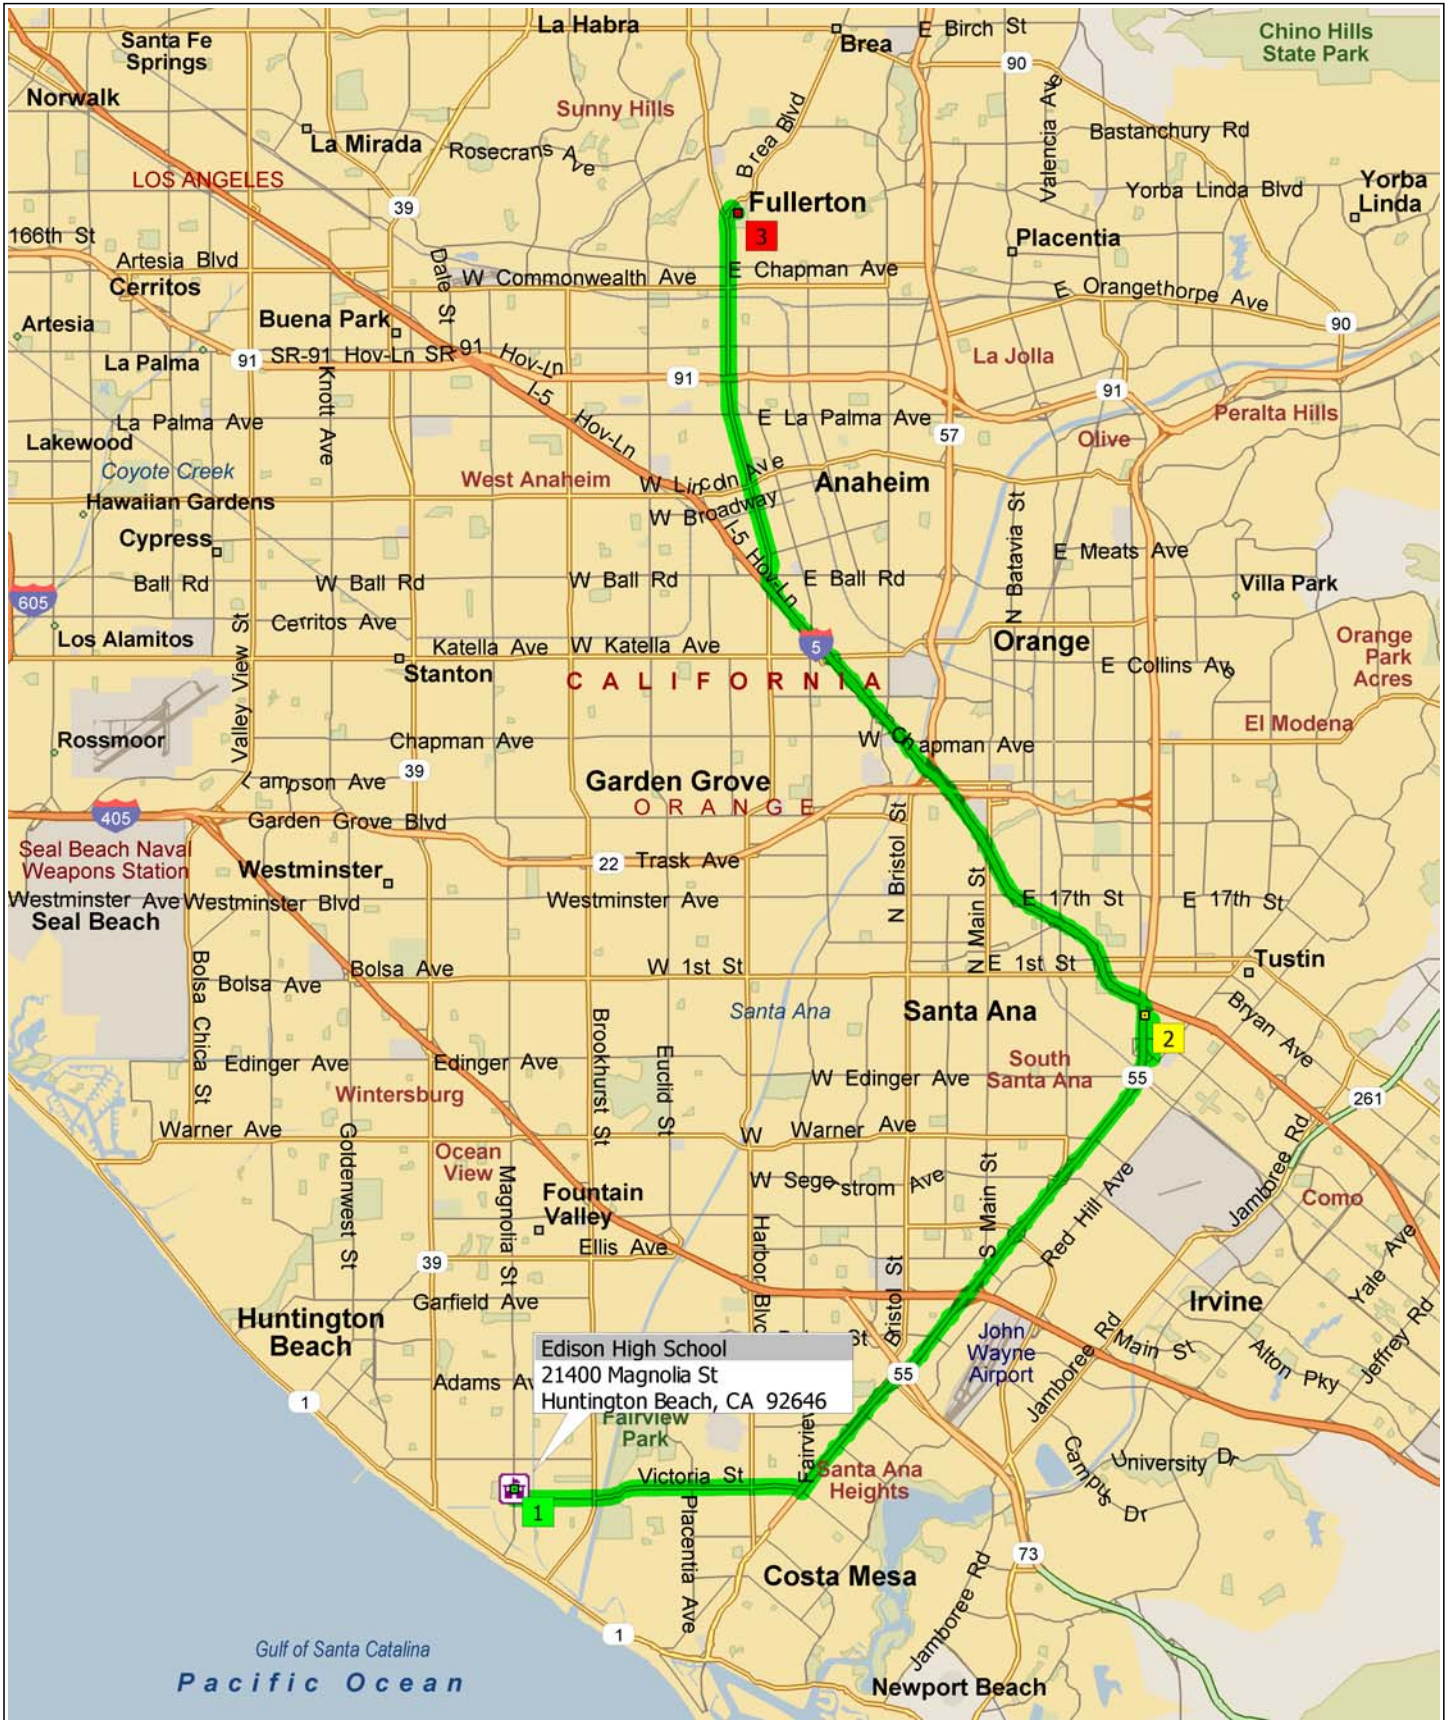

Edison High School to Fullerton

25.0 miles; 41 minutes

0 mi 2 4 6

9:00 AM 0.0 mi
 Depart Edison High School [21400 Magnolia St, Huntington Beach, CA 92646] on Magnolia St (South) for 0.1 mi

9:00 AM 0.1 mi
 Turn LEFT (East) onto Hamilton Ave for 1.1 mi

9:03 AM 1.3 mi
 Road name changes to Victoria St for 2.5 mi

9:07 AM 3.8 mi
 Turn LEFT (North-East) onto Newport Blvd for 0.1 mi

9:07 AM 3.9 mi
 Take Ramp (LEFT) onto SR-55 [Costa Mesa Fwy] for 6.7 mi towards CA-55

9:16 AM 10.7 mi
 Turn RIGHT onto Ramp for 0.2 mi towards McFadden Ave / Tustin

9:17 AM 10.9 mi
 Turn LEFT (North) onto Pasadena Ave for 0.5 mi

9:19 AM 11.3 mi
 Turn LEFT (West) onto Carlann Circle, then immediately turn RIGHT (North) onto Boleyn Circle for 164 yds

9:41 AM 24.7 mi
Bear RIGHT (North) onto Brea Blvd for 0.1 mi

9:41 AM 24.9 mi
Turn RIGHT (South-East) onto
Local road(s) for 0.1 mi

9:41 AM 25.0 mi
Arrive Hillcrest Park