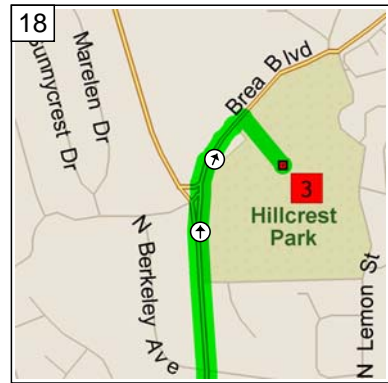

9:16 AM 10.7 mi
 Turn RIGHT onto Ramp for 0.2 mi towards McFadden Ave / Tustin

9:17 AM 10.9 mi
 Turn LEFT (North) onto Pasadena Ave for 0.5 mi

9:19 AM 11.3 mi
 Turn LEFT (West) onto Carlann Circle, then immediately turn RIGHT (North) onto Boleyn Circle for 164 yds

9:21 AM 11.6 mi
Turn RIGHT (South) onto Pasadena Ave for 0.5 mi

9:23 AM 12.1 mi
Take Ramp (RIGHT) onto SR-55 [Costa Mesa Fwy] for 0.3 mi towards CA-55 / Riverside

9:23 AM 12.4 mi
Take Ramp (RIGHT) onto I-5 [Santa Ana Fwy] for 7.4 mi towards I-5 / Los Angeles

9:33 AM 19.8 mi
Turn RIGHT onto Ramp for 0.3 mi towards Harbor Blvd / Ball Rd

9:33 AM 20.1 mi
Turn RIGHT (North) onto (S) Harbor Blvd for 4.6 mi

9:41 AM 24.7 mi
Keep RIGHT onto Local road(s) for 109 yds

9:41 AM 24.7 mi
Bear RIGHT (North) onto Brea Blvd for 0.1 mi

9:41 AM 24.9 mi
Turn RIGHT (South-East) onto
Local road(s) for 0.1 mi

9:41 AM 25.0 mi
Arrive Hillcrest Park