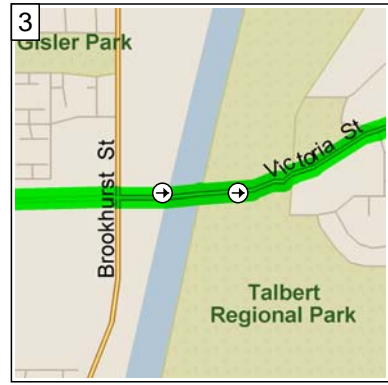

Edison High School to Fullerton

25.0 miles; 41 minutes

0 mi 2 4 6

9:00 AM 0.0 mi
 Depart Edison High School [21400 Magnolia St, Huntington Beach, CA 92646] on Magnolia St (South) for 0.1 mi

9:00 AM 0.1 mi
 Turn LEFT (East) onto Hamilton Ave for 1.1 mi

9:03 AM 1.3 mi
 Road name changes to Victoria St for 2.5 mi

9:07 AM 3.8 mi
 Turn LEFT (North-East) onto Newport Blvd for 0.1 mi

9:07 AM 3.9 mi
 Take Ramp (LEFT) onto SR-55 [Costa Mesa Fwy] for 6.7 mi towards CA-55

9:16 AM 10.7 mi
 Turn RIGHT onto Ramp for 0.2 mi towards McFadden Ave / Tustin

9:17 AM 10.9 mi
 Turn LEFT (North) onto Pasadena Ave for 0.5 mi

9:19 AM 11.3 mi
 Turn LEFT (West) onto Carlann Circle, then immediately turn RIGHT (North) onto Boleyn Circle for 164 yds

9:19 AM 11.4 mi
 Turn LEFT (West) onto Local road(s) for 65 yds

9:20 AM 11.5 mi
At near Tustin, return East on Local road(s) for 65 yds

9:20 AM 11.5 mi
Turn RIGHT (South) onto Boleyn Circle, then immediately turn LEFT (East) onto Carlann Circle for 164 yds