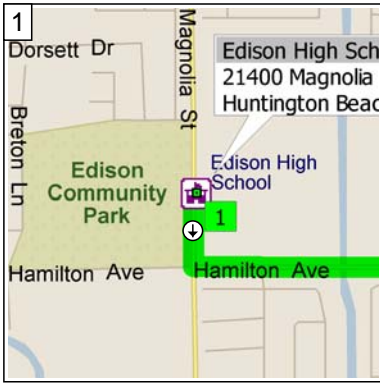

Edison High School to Fullerton

25.0 miles; 41 minutes

0 mi 2 4 6

9:00 AM 0.0 mi
 Depart Edison High School [21400 Magnolia St, Huntington Beach, CA 92646] on Magnolia St (South) for 0.1 mi

9:00 AM 0.1 mi
 Turn LEFT (East) onto Hamilton Ave for 1.1 mi

9:03 AM 1.3 mi
 Road name changes to Victoria St for 2.5 mi

9:07 AM 3.8 mi
 Turn LEFT (North-East) onto Newport Blvd for 0.1 mi

9:07 AM 3.9 mi
 Take Ramp (LEFT) onto SR-55 [Costa Mesa Fwy] for 6.7 mi towards CA-55

9:16 AM 10.7 mi
 Turn RIGHT onto Ramp for 0.2 mi towards McFadden Ave / Tustin

9:17 AM 10.9 mi
 Turn LEFT (North) onto Pasadena Ave for 0.5 mi

9:19 AM 11.3 mi
 Turn LEFT (West) onto Carlann Circle, then immediately turn RIGHT (North) onto Boleyn Circle for 164 yds