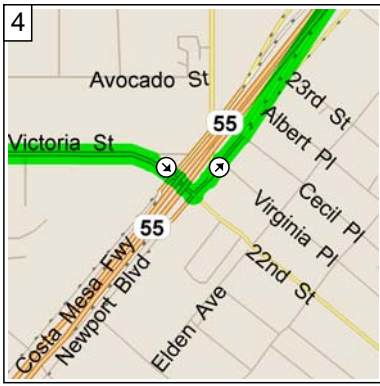

Edison High School to Fullerton

25.0 miles; 41 minutes

0 mi 2 4 6

9:00 AM 0.0 mi
 Depart Edison High School [21400 Magnolia St, Huntington Beach, CA 92646] on Magnolia St (South) for 0.1 mi

9:00 AM 0.1 mi
 Turn LEFT (East) onto Hamilton Ave for 1.1 mi

9:03 AM 1.3 mi
 Road name changes to Victoria St for 2.5 mi

9:07 AM 3.8 mi
 Turn LEFT (North-East) onto Newport Blvd for 0.1 mi

9:07 AM 3.9 mi
 Take Ramp (LEFT) onto SR-55 [Costa Mesa Fwy] for 6.7 mi towards CA-55

9:16 AM 10.7 mi
 Turn RIGHT onto Ramp for 0.2 mi towards McFadden Ave / Tustin

9:17 AM 10.9 mi
 Turn LEFT (North) onto Pasadena Ave for 0.5 mi

9:19 AM 11.3 mi
 Turn LEFT (West) onto Carlann Circle, then immediately turn RIGHT (North) onto Boleyn Circle for 164 yds

9:19 AM 11.4 mi
 Turn LEFT (West) onto Local road(s) for 65 yds

9:20 AM 11.5 mi
At near Tustin, return East on Local road(s) for 65 yds

9:20 AM 11.5 mi
Turn RIGHT (South) onto Boleyn Circle, then immediately turn LEFT (East) onto Carlann Circle for 164 yds