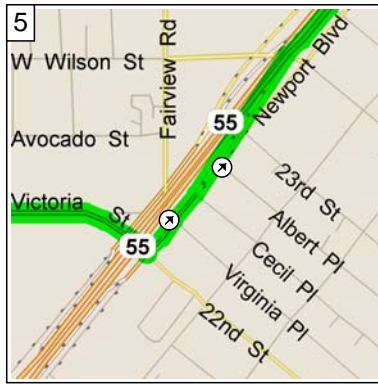

Edison High School to Fullerton

25.0 miles; 41 minutes

0 mi 2 4 6

9:00 AM 0.0 mi
 Depart Edison High School [21400 Magnolia St, Huntington Beach, CA 92646] on Magnolia St (South) for 0.1 mi

9:00 AM 0.1 mi
 Turn LEFT (East) onto Hamilton Ave for 1.1 mi

9:03 AM 1.3 mi
 Road name changes to Victoria St for 2.5 mi

9:07 AM 3.8 mi
 Turn LEFT (North-East) onto Newport Blvd for 0.1 mi

9:07 AM 3.9 mi
 Take Ramp (LEFT) onto SR-55 [Costa Mesa Fwy] for 6.7 mi towards CA-55

9:16 AM 10.7 mi
 Turn RIGHT onto Ramp for 0.2 mi towards McFadden Ave / Tustin

9:17 AM 10.9 mi
 Turn LEFT (North) onto Pasadena Ave for 0.5 mi

9:19 AM 11.3 mi
 Turn LEFT (West) onto Carlann Circle, then immediately turn RIGHT (North) onto Boleyn Circle for 164 yds

9:19 AM 11.4 mi
 Turn LEFT (West) onto Local road(s) for 65 yds

9:20 AM 11.5 mi
At near Tustin, return East on Local road(s) for 65 yds

9:20 AM 11.5 mi
Turn RIGHT (South) onto Boleyn Circle, then immediately turn LEFT (East) onto Carlann Circle for 164 yds