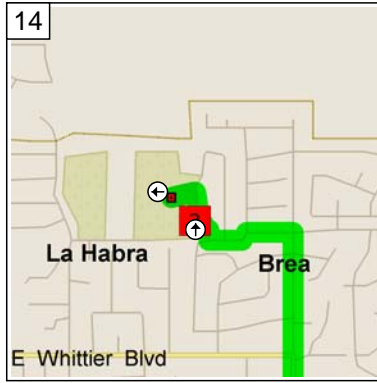

9:22 AM 15.3 mi
 Take Ramp (RIGHT) onto SR-57 [Orange Fwy] towards CA-57 / Pomona for 9.1 mi

9:35 AM 24.3 mi
 Turn RIGHT onto Ramp for 0.2 mi towards CA-90 / Imperial Hwy / Brea

9:35 AM 24.6 mi
 Turn LEFT (West) onto SR-90 [E Imperial Hwy] for 0.2 mi

10
9:36 AM 24.8 mi
At SR-90, stay on SR-90 [E Imperial Hwy] (West) for 1.8 mi

11
9:39 AM 26.6 mi
Turn RIGHT (North) onto (S) Puente St for 1.8 mi

12
9:44 AM 28.4 mi
Turn LEFT (West) onto Northwood Ave for 0.2 mi

13
9:45 AM 28.6 mi
Turn RIGHT (North) onto La Canada Dr for 0.1 mi

14
9:46 AM 28.7 mi
Turn LEFT (West) onto Local road(s) for 98 yds

15
9:46 AM 28.7 mi
Arrive Esteli Park