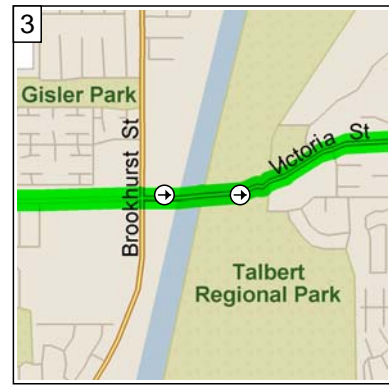

Edison High School to La Habra

28.7 miles; 46 minutes

9:00 AM 0.0 mi
 Depart Edison High School [21400 Magnolia St, Huntington Beach, CA 92646] on Magnolia St (South) for 0.1 mi

9:00 AM 0.1 mi
 Turn LEFT (East) onto Hamilton Ave for 1.1 mi

9:03 AM 1.3 mi
 Road name changes to Victoria St for 2.5 mi

9:07 AM 3.8 mi
 Turn LEFT (North-East) onto Newport Blvd for 0.1 mi

9:07 AM 3.9 mi
 Take Ramp (LEFT) onto SR-55 [Costa Mesa Fwy] for 7.1 mi

9:17 AM 11.0 mi
 Take Ramp (RIGHT) onto I-5 [Santa Ana Fwy] towards I-5 / Los Angeles for 4.2 mi

9:22 AM 15.3 mi
 Take Ramp (RIGHT) onto SR-57 [Orange Fwy] towards CA-57 / Pomona for 9.1 mi

9:35 AM 24.3 mi
 Turn RIGHT onto Ramp for 0.2 mi towards CA-90 / Imperial Hwy / Brea

9:35 AM 24.6 mi
 Turn LEFT (West) onto SR-90 [E Imperial Hwy] for 0.2 mi

10
9:36 AM 24.8 mi
At SR-90, stay on SR-90 [E Imperial Hwy] (West) for 1.8 mi

11
9:39 AM 26.6 mi
Turn RIGHT (North) onto (S) Puente St for 1.8 mi

12
9:44 AM 28.4 mi
Turn LEFT (West) onto Northwood Ave for 0.2 mi