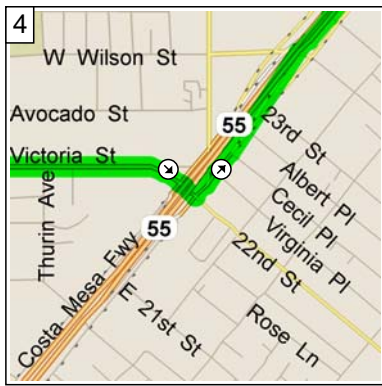

Edison High School to La Habra

28.7 miles; 46 minutes

9:00 AM 0.0 mi
 Depart Edison High School [21400 Magnolia St, Huntington Beach, CA 92646] on Magnolia St (South) for 0.1 mi

9:00 AM 0.1 mi
 Turn LEFT (East) onto Hamilton Ave for 1.1 mi

9:03 AM 1.3 mi
 Road name changes to Victoria St for 2.5 mi

9:07 AM 3.8 mi
 Turn LEFT (North-East) onto Newport Blvd for 0.1 mi

9:07 AM 3.9 mi
 Take Ramp (LEFT) onto SR-55 [Costa Mesa Fwy] for 7.1 mi

9:17 AM 11.0 mi
 Take Ramp (RIGHT) onto I-5 [Santa Ana Fwy] towards I-5 / Los Angeles for 4.2 mi

9:22 AM 15.3 mi
 Take Ramp (RIGHT) onto SR-57 [Orange Fwy] towards CA-57 / Pomona for 9.1 mi

9:35 AM 24.3 mi
 Turn RIGHT onto Ramp for 0.2 mi towards CA-90 / Imperial Hwy / Brea

9:35 AM 24.6 mi
 Turn LEFT (West) onto SR-90 [E Imperial Hwy] for 0.2 mi

10
9:36 AM 24.8 mi
At SR-90, stay on SR-90 [E Imperial Hwy] (West) for 1.8 mi

11
9:39 AM 26.6 mi
Turn RIGHT (North) onto (S) Puente St for 1.8 mi

12
9:44 AM 28.4 mi
Turn LEFT (West) onto Northwood Ave for 0.2 mi