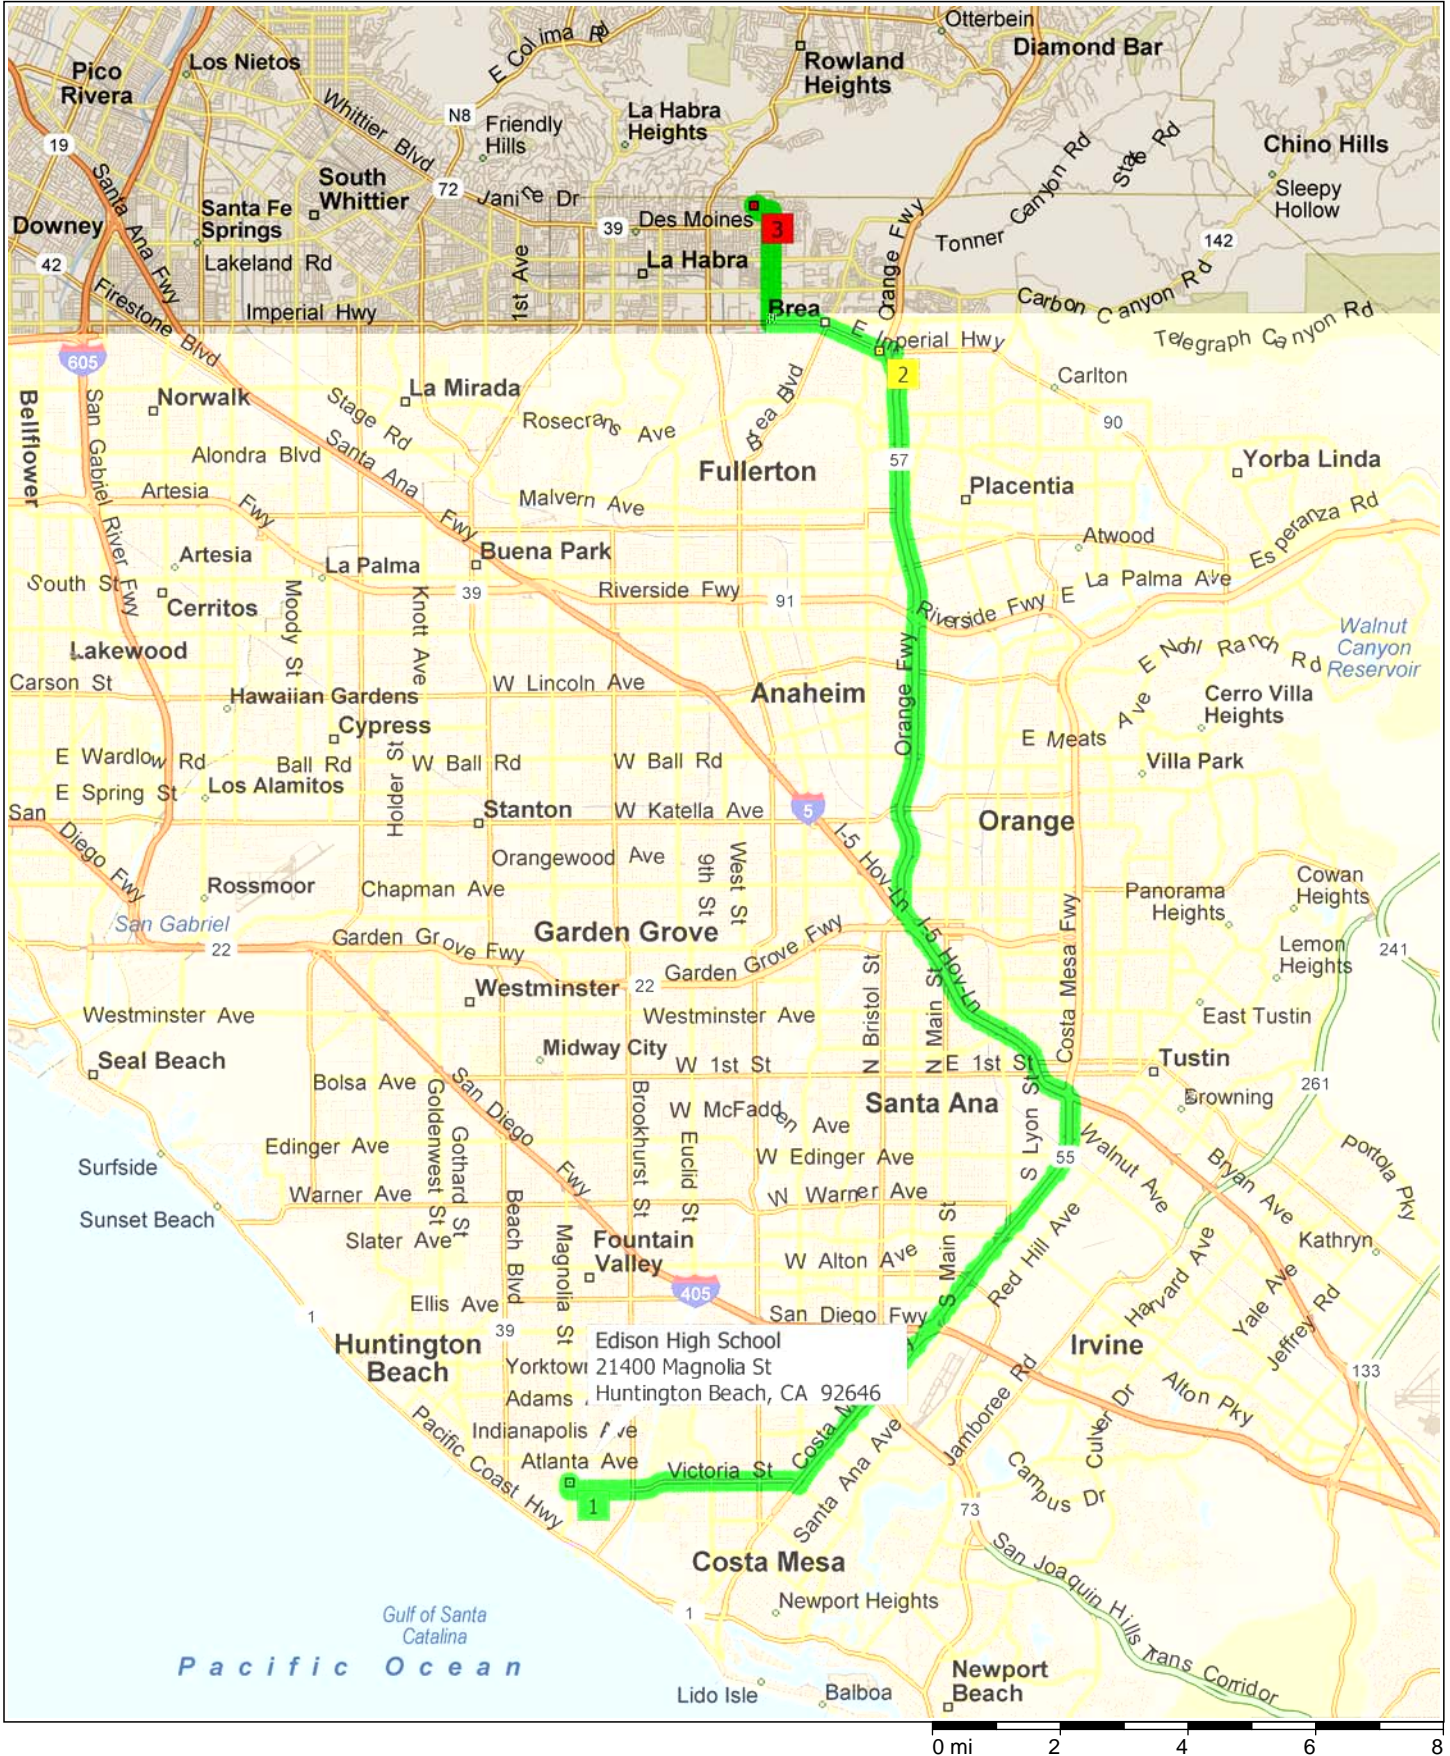

Edison High School to La Habra

28.7 miles; 46 minutes

9:00 AM 0.0 mi
 Depart Edison High School [21400 Magnolia St, Huntington Beach, CA 92646] on Magnolia St (South) for 0.1 mi

9:00 AM 0.1 mi
 Turn LEFT (East) onto Hamilton Ave for 1.1 mi

9:03 AM 1.3 mi
 Road name changes to Victoria St for 2.5 mi

9:07 AM 3.8 mi
 Turn LEFT (North-East) onto Newport Blvd for 0.1 mi

9:07 AM 3.9 mi
 Take Ramp (LEFT) onto SR-55 [Costa Mesa Fwy] for 7.1 mi

9:17 AM 11.0 mi
 Take Ramp (RIGHT) onto I-5 [Santa Ana Fwy] towards I-5 / Los Angeles for 4.2 mi

9:22 AM 15.3 mi
 Take Ramp (RIGHT) onto SR-57 [Orange Fwy] towards CA-57 / Pomona for 9.1 mi

9:35 AM 24.3 mi
 Turn RIGHT onto Ramp for 0.2 mi towards CA-90 / Imperial Hwy / Brea

9:35 AM 24.6 mi
 Turn LEFT (West) onto SR-90 [E Imperial Hwy] for 0.2 mi

10
9:36 AM 24.8 mi
At SR-90, stay on SR-90 [E Imperial Hwy] (West) for 1.8 mi

11
9:39 AM 26.6 mi
Turn RIGHT (North) onto (S) Puente St for 1.8 mi

12
9:44 AM 28.4 mi
Turn LEFT (West) onto Northwood Ave for 0.2 mi