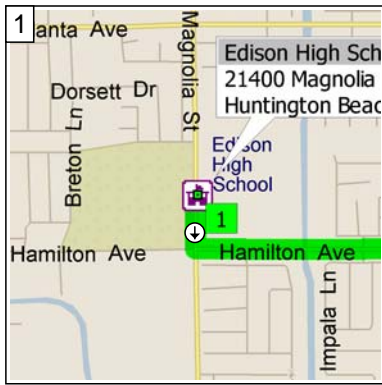

Edison High School to La Habra

28.7 miles; 46 minutes

9:00 AM 0.0 mi
 Depart Edison High School [21400 Magnolia St, Huntington Beach, CA 92646] on Magnolia St (South) for 0.1 mi

9:00 AM 0.1 mi
 Turn LEFT (East) onto Hamilton Ave for 1.1 mi

9:03 AM 1.3 mi
 Road name changes to Victoria St for 2.5 mi

9:07 AM 3.8 mi
 Turn LEFT (North-East) onto Newport Blvd for 0.1 mi

9:07 AM 3.9 mi
 Take Ramp (LEFT) onto SR-55 [Costa Mesa Fwy] for 7.1 mi

9:17 AM 11.0 mi
 Take Ramp (RIGHT) onto I-5 [Santa Ana Fwy] towards I-5 / Los Angeles for 4.2 mi

9:22 AM 15.3 mi
 Take Ramp (RIGHT) onto SR-57 [Orange Fwy] towards CA-57 / Pomona for 9.1 mi

9:35 AM 24.3 mi
 Turn RIGHT onto Ramp for 0.2 mi towards CA-90 / Imperial Hwy / Brea

9:35 AM 24.6 mi
 Turn LEFT (West) onto SR-90 [E Imperial Hwy] for 0.2 mi

10
9:36 AM 24.8 mi
At SR-90, stay on SR-90 [E Imperial Hwy] (West) for 1.8 mi

11
9:39 AM 26.6 mi
Turn RIGHT (North) onto (S) Puente St for 1.8 mi

12
9:44 AM 28.4 mi
Turn LEFT (West) onto Northwood Ave for 0.2 mi