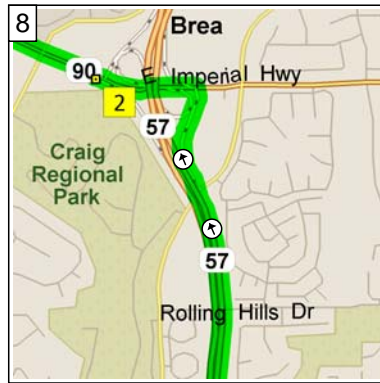

Edison High School to La Habra

28.7 miles; 46 minutes

9:00 AM 0.0 mi
 Depart Edison High School [21400 Magnolia St, Huntington Beach, CA 92646] on Magnolia St (South) for 0.1 mi

9:00 AM 0.1 mi
 Turn LEFT (East) onto Hamilton Ave for 1.1 mi

9:03 AM 1.3 mi
 Road name changes to Victoria St for 2.5 mi

9:07 AM 3.8 mi
 Turn LEFT (North-East) onto Newport Blvd for 0.1 mi

9:07 AM 3.9 mi
 Take Ramp (LEFT) onto SR-55 [Costa Mesa Fwy] for 7.1 mi

9:17 AM 11.0 mi
 Take Ramp (RIGHT) onto I-5 [Santa Ana Fwy] towards I-5 / Los Angeles for 4.2 mi

9:22 AM 15.3 mi
 Take Ramp (RIGHT) onto SR-57 [Orange Fwy] towards CA-57 / Pomona for 9.1 mi

9:35 AM 24.3 mi
 Turn RIGHT onto Ramp for 0.2 mi towards CA-90 / Imperial Hwy / Brea

9:35 AM 24.6 mi
 Turn LEFT (West) onto SR-90 [E Imperial Hwy] for 0.2 mi

10
9:36 AM 24.8 mi
At SR-90, stay on SR-90 [E Imperial Hwy] (West) for 1.8 mi

11
9:39 AM 26.6 mi
Turn RIGHT (North) onto (S) Puente St for 1.8 mi

12
9:44 AM 28.4 mi
Turn LEFT (West) onto Northwood Ave for 0.2 mi