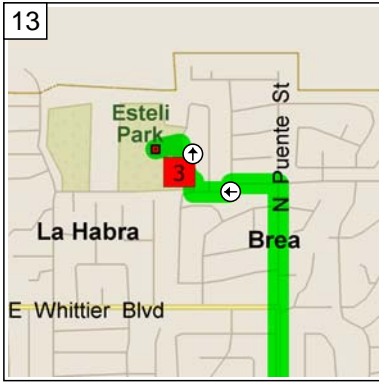

Edison High School to La Habra

28.7 miles; 46 minutes

9:00 AM 0.0 mi
 Depart Edison High School [21400 Magnolia St, Huntington Beach, CA 92646] on Magnolia St (South) for 0.1 mi

9:00 AM 0.1 mi
 Turn LEFT (East) onto Hamilton Ave for 1.1 mi

9:03 AM 1.3 mi
 Road name changes to Victoria St for 2.5 mi

9:07 AM 3.8 mi
 Turn LEFT (North-East) onto Newport Blvd for 0.1 mi

9:07 AM 3.9 mi
 Take Ramp (LEFT) onto SR-55 [Costa Mesa Fwy] for 7.1 mi

9:17 AM 11.0 mi
 Take Ramp (RIGHT) onto I-5 [Santa Ana Fwy] towards I-5 / Los Angeles for 4.2 mi

9:22 AM 15.3 mi
 Take Ramp (RIGHT) onto SR-57 [Orange Fwy] towards CA-57 / Pomona for 9.1 mi

9:35 AM 24.3 mi
 Turn RIGHT onto Ramp for 0.2 mi towards CA-90 / Imperial Hwy / Brea

9:35 AM 24.6 mi
 Turn LEFT (West) onto SR-90 [E Imperial Hwy] for 0.2 mi

10
9:36 AM 24.8 mi
At SR-90, stay on SR-90 [E Imperial Hwy] (West) for 1.8 mi

11
9:39 AM 26.6 mi
Turn RIGHT (North) onto (S) Puente St for 1.8 mi

12
9:44 AM 28.4 mi
Turn LEFT (West) onto Northwood Ave for 0.2 mi