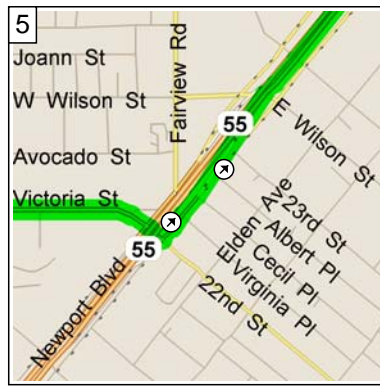

Edison High School to La Habra

28.7 miles; 46 minutes

9:00 AM 0.0 mi
 Depart Edison High School [21400 Magnolia St, Huntington Beach, CA 92646] on Magnolia St (South) for 0.1 mi

9:00 AM 0.1 mi
 Turn LEFT (East) onto Hamilton Ave for 1.1 mi

9:03 AM 1.3 mi
 Road name changes to Victoria St for 2.5 mi

9:07 AM 3.8 mi
 Turn LEFT (North-East) onto Newport Blvd for 0.1 mi

9:07 AM 3.9 mi
 Take Ramp (LEFT) onto SR-55 [Costa Mesa Fwy] for 7.1 mi

9:17 AM 11.0 mi
 Take Ramp (RIGHT) onto I-5 [Santa Ana Fwy] towards I-5 / Los Angeles for 4.2 mi

9:22 AM 15.3 mi
 Take Ramp (RIGHT) onto SR-57 [Orange Fwy] towards CA-57 / Pomona for 9.1 mi

9:35 AM 24.3 mi
 Turn RIGHT onto Ramp for 0.2 mi towards CA-90 / Imperial Hwy / Brea

9:35 AM 24.6 mi
 Turn LEFT (West) onto SR-90 [E Imperial Hwy] for 0.2 mi

10
9:36 AM 24.8 mi
At SR-90, stay on SR-90 [E Imperial Hwy] (West) for 1.8 mi

11
9:39 AM 26.6 mi
Turn RIGHT (North) onto (S) Puente St for 1.8 mi

12
9:44 AM 28.4 mi
Turn LEFT (West) onto Northwood Ave for 0.2 mi