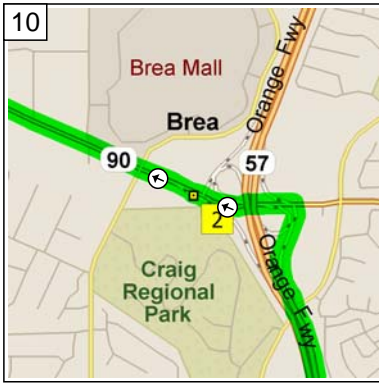

Edison High School to La Habra

28.7 miles; 46 minutes

9:00 AM 0.0 mi
 Depart Edison High School [21400 Magnolia St, Huntington Beach, CA 92646] on Magnolia St (South) for 0.1 mi

9:00 AM 0.1 mi
 Turn LEFT (East) onto Hamilton Ave for 1.1 mi

9:03 AM 1.3 mi
 Road name changes to Victoria St for 2.5 mi

9:07 AM 3.8 mi
 Turn LEFT (North-East) onto Newport Blvd for 0.1 mi

9:07 AM 3.9 mi
 Take Ramp (LEFT) onto SR-55 [Costa Mesa Fwy] for 7.1 mi

9:17 AM 11.0 mi
 Take Ramp (RIGHT) onto I-5 [Santa Ana Fwy] towards I-5 / Los Angeles for 4.2 mi

9:22 AM 15.3 mi
 Take Ramp (RIGHT) onto SR-57 [Orange Fwy] towards CA-57 / Pomona for 9.1 mi

9:35 AM 24.3 mi
 Turn RIGHT onto Ramp for 0.2 mi towards CA-90 / Imperial Hwy / Brea

9:35 AM 24.6 mi
 Turn LEFT (West) onto SR-90 [E Imperial Hwy] for 0.2 mi

10
9:36 AM 24.8 mi
At SR-90, stay on SR-90 [E Imperial Hwy] (West) for 1.8 mi

11
9:39 AM 26.6 mi
Turn RIGHT (North) onto (S) Puente St for 1.8 mi

12
9:44 AM 28.4 mi
Turn LEFT (West) onto Northwood Ave for 0.2 mi