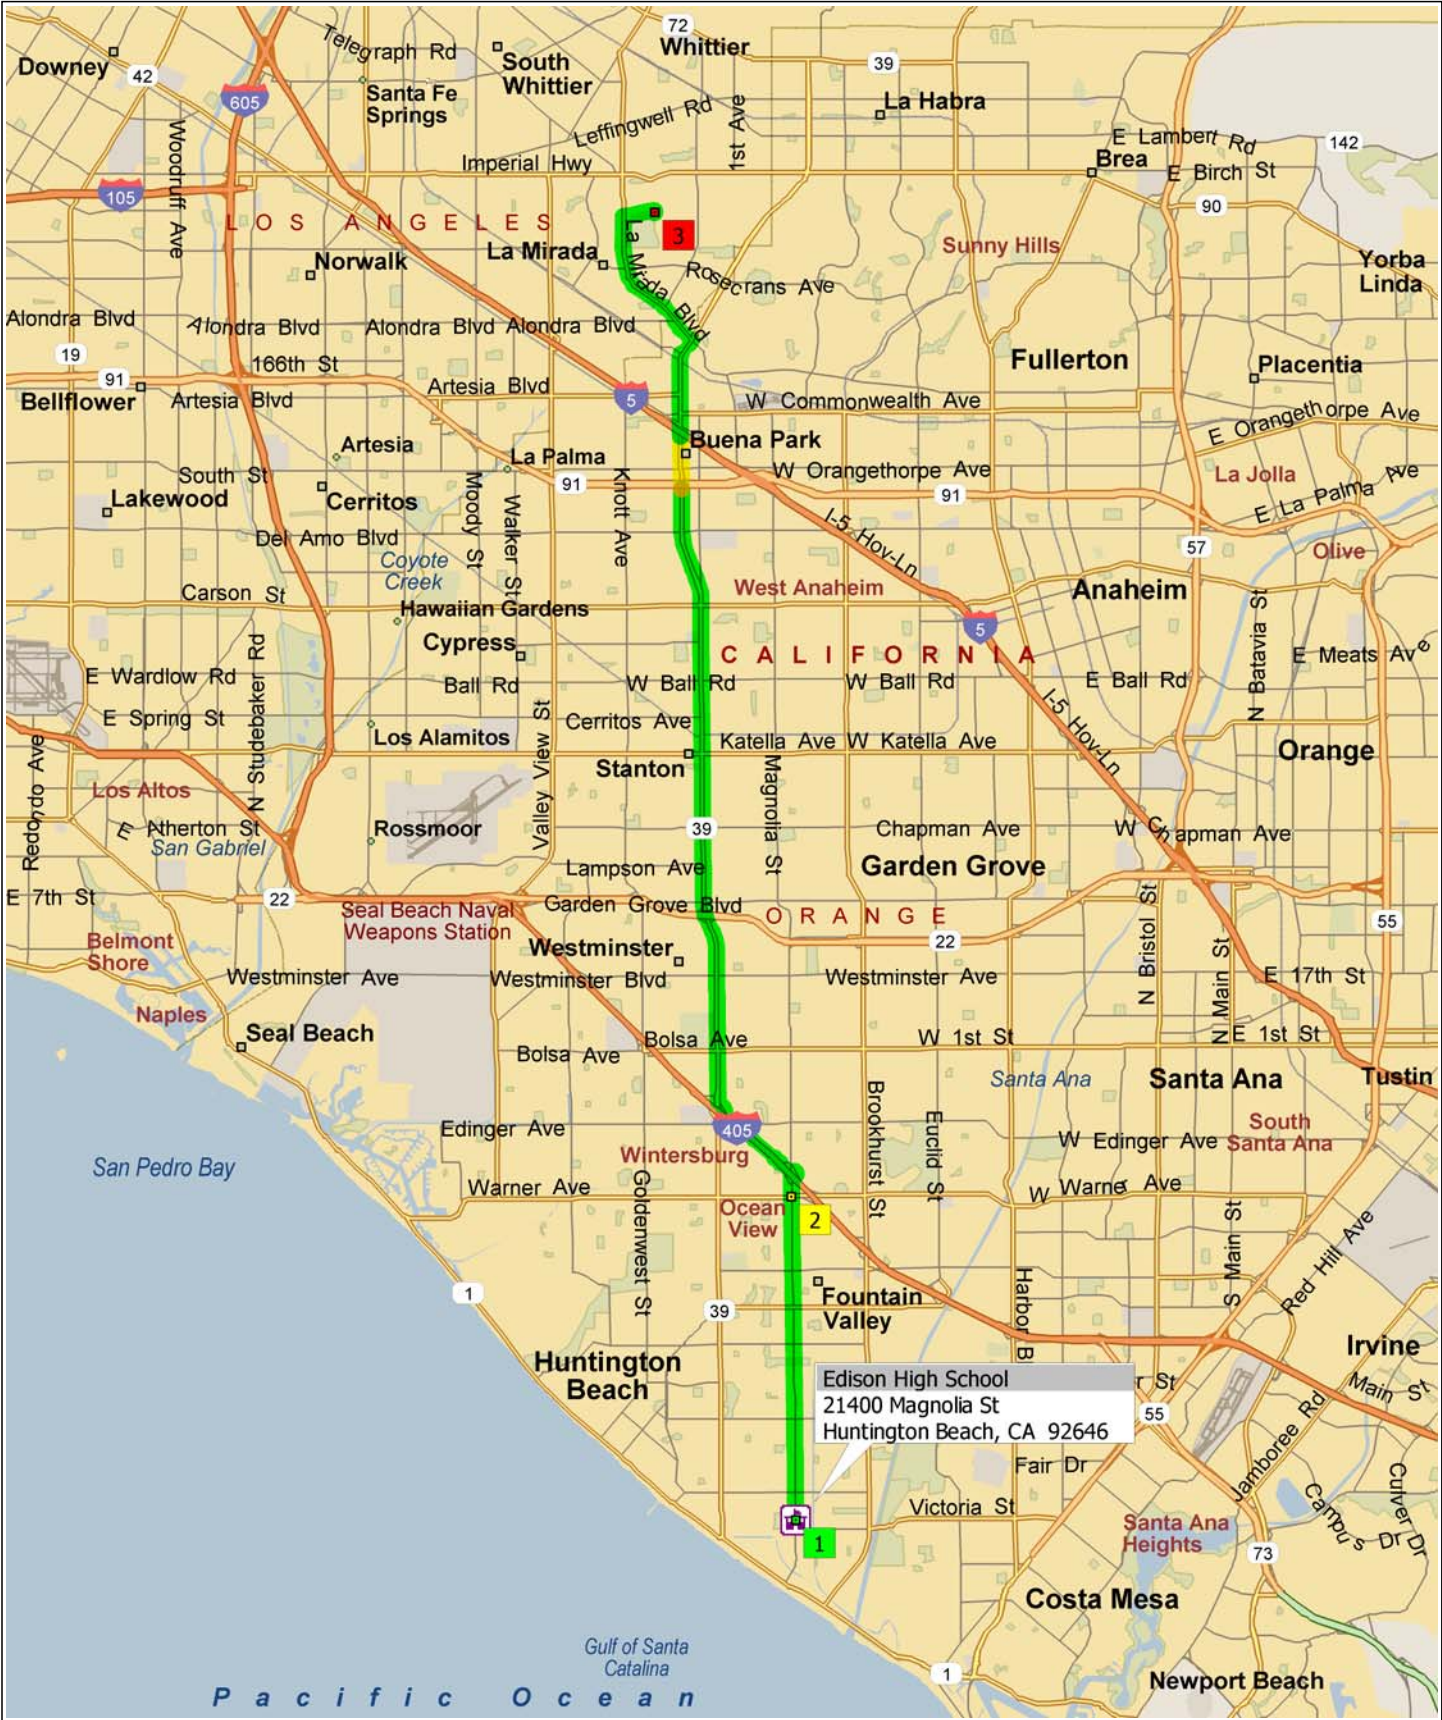

Edison High School to La Mirada

19.3 miles; 36 minutes

9:36 AM 19.3 mi
Arrive La Mirada High School
[13520 Adelfa Dr, La Mirada,
CA 90638]