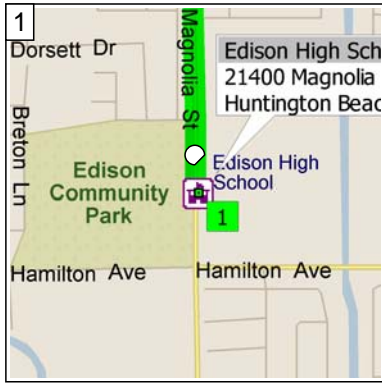

Edison High School to La Mirada

19.3 miles; 36 minutes

9:36 AM 19.3 mi
Arrive La Mirada High School
[13520 Adelfa Dr, La Mirada,
CA 90638]