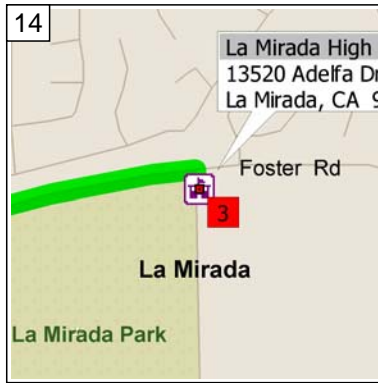

9:00 AM 0.0 mi
 Depart Edison High School [21400 Magnolia St, Huntington Beach, CA 92646] on Magnolia St (South) for 0.1 mi

9:00 AM 0.1 mi
 Turn LEFT (East) onto Hamilton Ave for 1.1 mi

9:03 AM 1.3 mi
 Road name changes to Victoria St for 2.5 mi

9:17 AM 11.0 mi
 Take Ramp (RIGHT) onto I-5 [Santa Ana Fwy] for 13.6 mi towards I-5 / Los Angeles

9:34 AM 24.7 mi
 Turn RIGHT onto Ramp for 0.2 mi towards CA-39 / Beach Blvd

9:34 AM 24.8 mi
 Turn RIGHT (East) onto Manchester Blvd for 0.1 mi

10 9:35 AM 24.9 mi
Turn LEFT (North) onto SR-39 [Beach Blvd] for 1.2 mi

11 9:36 AM 26.2 mi
Turn LEFT (North-West) onto La Mirada Blvd for 2.1 mi

12 9:40 AM 28.2 mi
Turn RIGHT (East) onto Foster Rd for 0.4 mi

13 9:42 AM 28.7 mi
Turn RIGHT (South) onto Adelfa Dr for 43 yds

14 9:42 AM 28.7 mi
Arrive La Mirada High School [13520 Adelfa Dr, La Mirada, CA 90638]