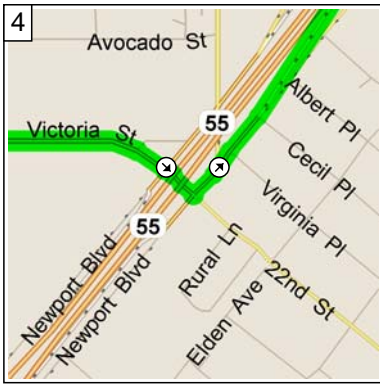

9:00 AM 0.0 mi
 Depart Edison High School [21400 Magnolia St, Huntington Beach, CA 92646] on Magnolia St (South) for 0.1 mi

9:00 AM 0.1 mi
 Turn LEFT (East) onto Hamilton Ave for 1.1 mi

9:03 AM 1.3 mi
 Road name changes to Victoria St for 2.5 mi

9:07 AM 3.8 mi
 Turn LEFT (North-East) onto Newport Blvd for 0.1 mi

9:07 AM 3.9 mi
 Take Ramp (LEFT) onto SR-55 [Costa Mesa Fwy] for 5.9 mi

9:15 AM 9.8 mi
 At near Santa Ana, stay on SR-55 [Costa Mesa Fwy] (North-East) for 1.2 mi

9:17 AM 11.0 mi
 Take Ramp (RIGHT) onto I-5 [Santa Ana Fwy] for 13.6 mi towards I-5 / Los Angeles

9:34 AM 24.7 mi
 Turn RIGHT onto Ramp for 0.2 mi towards CA-39 / Beach Blvd

9:34 AM 24.8 mi
 Turn RIGHT (East) onto Manchester Blvd for 0.1 mi

13 9:42 AM 28.7 mi
Turn RIGHT (South) onto Adelfa Dr for 43 yds

14 9:42 AM 28.7 mi
Arrive La Mirada High School [13520 Adelfa Dr, La Mirada, CA 90638]