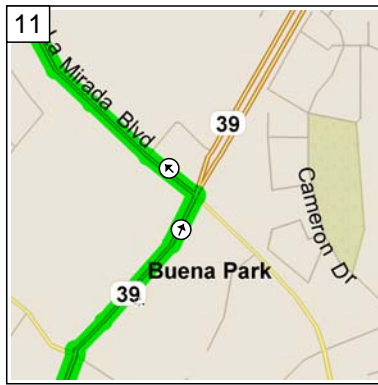

11 9:36 AM 26.2 mi
Turn LEFT (North-West) onto La Mirada Blvd for 2.1 mi