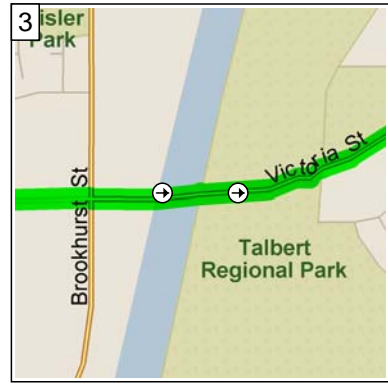

9:00 AM 0.0 mi
 Depart Edison High School [21400 Magnolia St, Huntington Beach, CA 92646] on Magnolia St (South) for 0.1 mi

9:00 AM 0.1 mi
 Turn LEFT (East) onto Hamilton Ave for 1.1 mi

9:03 AM 1.3 mi
 Road name changes to Victoria St for 2.5 mi

9:07 AM 3.8 mi
 Turn LEFT (North-East) onto Newport Blvd for 0.1 mi

9:07 AM 3.9 mi
 Take Ramp (LEFT) onto SR-55 [Costa Mesa Fwy] for 5.9 mi

9:15 AM 9.8 mi
 At near Santa Ana, stay on SR-55 [Costa Mesa Fwy] (North-East) for 1.2 mi

9:17 AM 11.0 mi
 Take Ramp (RIGHT) onto I-5 [Santa Ana Fwy] for 13.6 mi towards I-5 / Los Angeles

9:34 AM 24.7 mi
 Turn RIGHT onto Ramp for 0.2 mi towards CA-39 / Beach Blvd

9:34 AM 24.8 mi
 Turn RIGHT (East) onto Manchester Blvd for 0.1 mi

13 9:42 AM 28.7 mi
Turn RIGHT (South) onto Adelfa Dr for 43 yds

14 9:42 AM 28.7 mi
Arrive La Mirada High School [13520 Adelfa Dr, La Mirada, CA 90638]