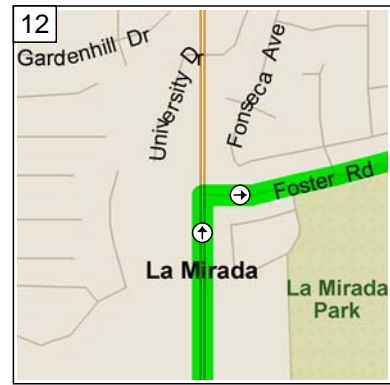

9:07 AM 3.8 mi
 Turn LEFT (North-East) onto Newport Blvd for 0.1 mi

9:07 AM 3.9 mi
 Take Ramp (LEFT) onto SR-55 [Costa Mesa Fwy] for 5.9 mi

9:15 AM 9.8 mi
 At near Santa Ana, stay on SR-55 [Costa Mesa Fwy] (North-East) for 1.2 mi

9:17 AM 11.0 mi
 Take Ramp (RIGHT) onto I-5 [Santa Ana Fwy] for 13.6 mi towards I-5 / Los Angeles

9:34 AM 24.7 mi
 Turn RIGHT onto Ramp for 0.2 mi towards CA-39 / Beach Blvd

9:34 AM 24.8 mi
 Turn RIGHT (East) onto Manchester Blvd for 0.1 mi

10 9:35 AM 24.9 mi
Turn LEFT (North) onto SR-39 [Beach Blvd] for 1.2 mi

11 9:36 AM 26.2 mi
Turn LEFT (North-West) onto La Mirada Blvd for 2.1 mi

12 9:40 AM 28.2 mi
Turn RIGHT (East) onto Foster Rd for 0.4 mi

13 9:42 AM 28.7 mi
Turn RIGHT (South) onto Adelfa Dr for 43 yds

14 9:42 AM 28.7 mi
Arrive La Mirada High School [13520 Adelfa Dr, La Mirada, CA 90638]