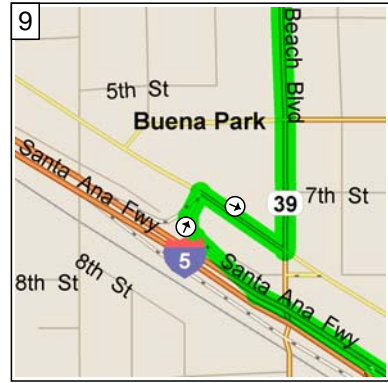

9:00 AM 0.0 mi
 Depart Edison High School [21400 Magnolia St, Huntington Beach, CA 92646] on Magnolia St (South) for 0.1 mi

9:00 AM 0.1 mi
 Turn LEFT (East) onto Hamilton Ave for 1.1 mi

9:03 AM 1.3 mi
 Road name changes to Victoria St for 2.5 mi

9:07 AM 3.8 mi
 Turn LEFT (North-East) onto Newport Blvd for 0.1 mi

9:07 AM 3.9 mi
 Take Ramp (LEFT) onto SR-55 [Costa Mesa Fwy] for 5.9 mi

9:15 AM 9.8 mi
 At near Santa Ana, stay on SR-55 [Costa Mesa Fwy] (North-East) for 1.2 mi

9:17 AM 11.0 mi
 Take Ramp (RIGHT) onto I-5 [Santa Ana Fwy] for 13.6 mi towards I-5 / Los Angeles

9:34 AM 24.7 mi
 Turn RIGHT onto Ramp for 0.2 mi towards CA-39 / Beach Blvd

9:34 AM 24.8 mi
 Turn RIGHT (East) onto Manchester Blvd for 0.1 mi

13 9:42 AM 28.7 mi
Turn RIGHT (South) onto Adelfa Dr for 43 yds

14 9:42 AM 28.7 mi
Arrive La Mirada High School [13520 Adelfa Dr, La Mirada, CA 90638]