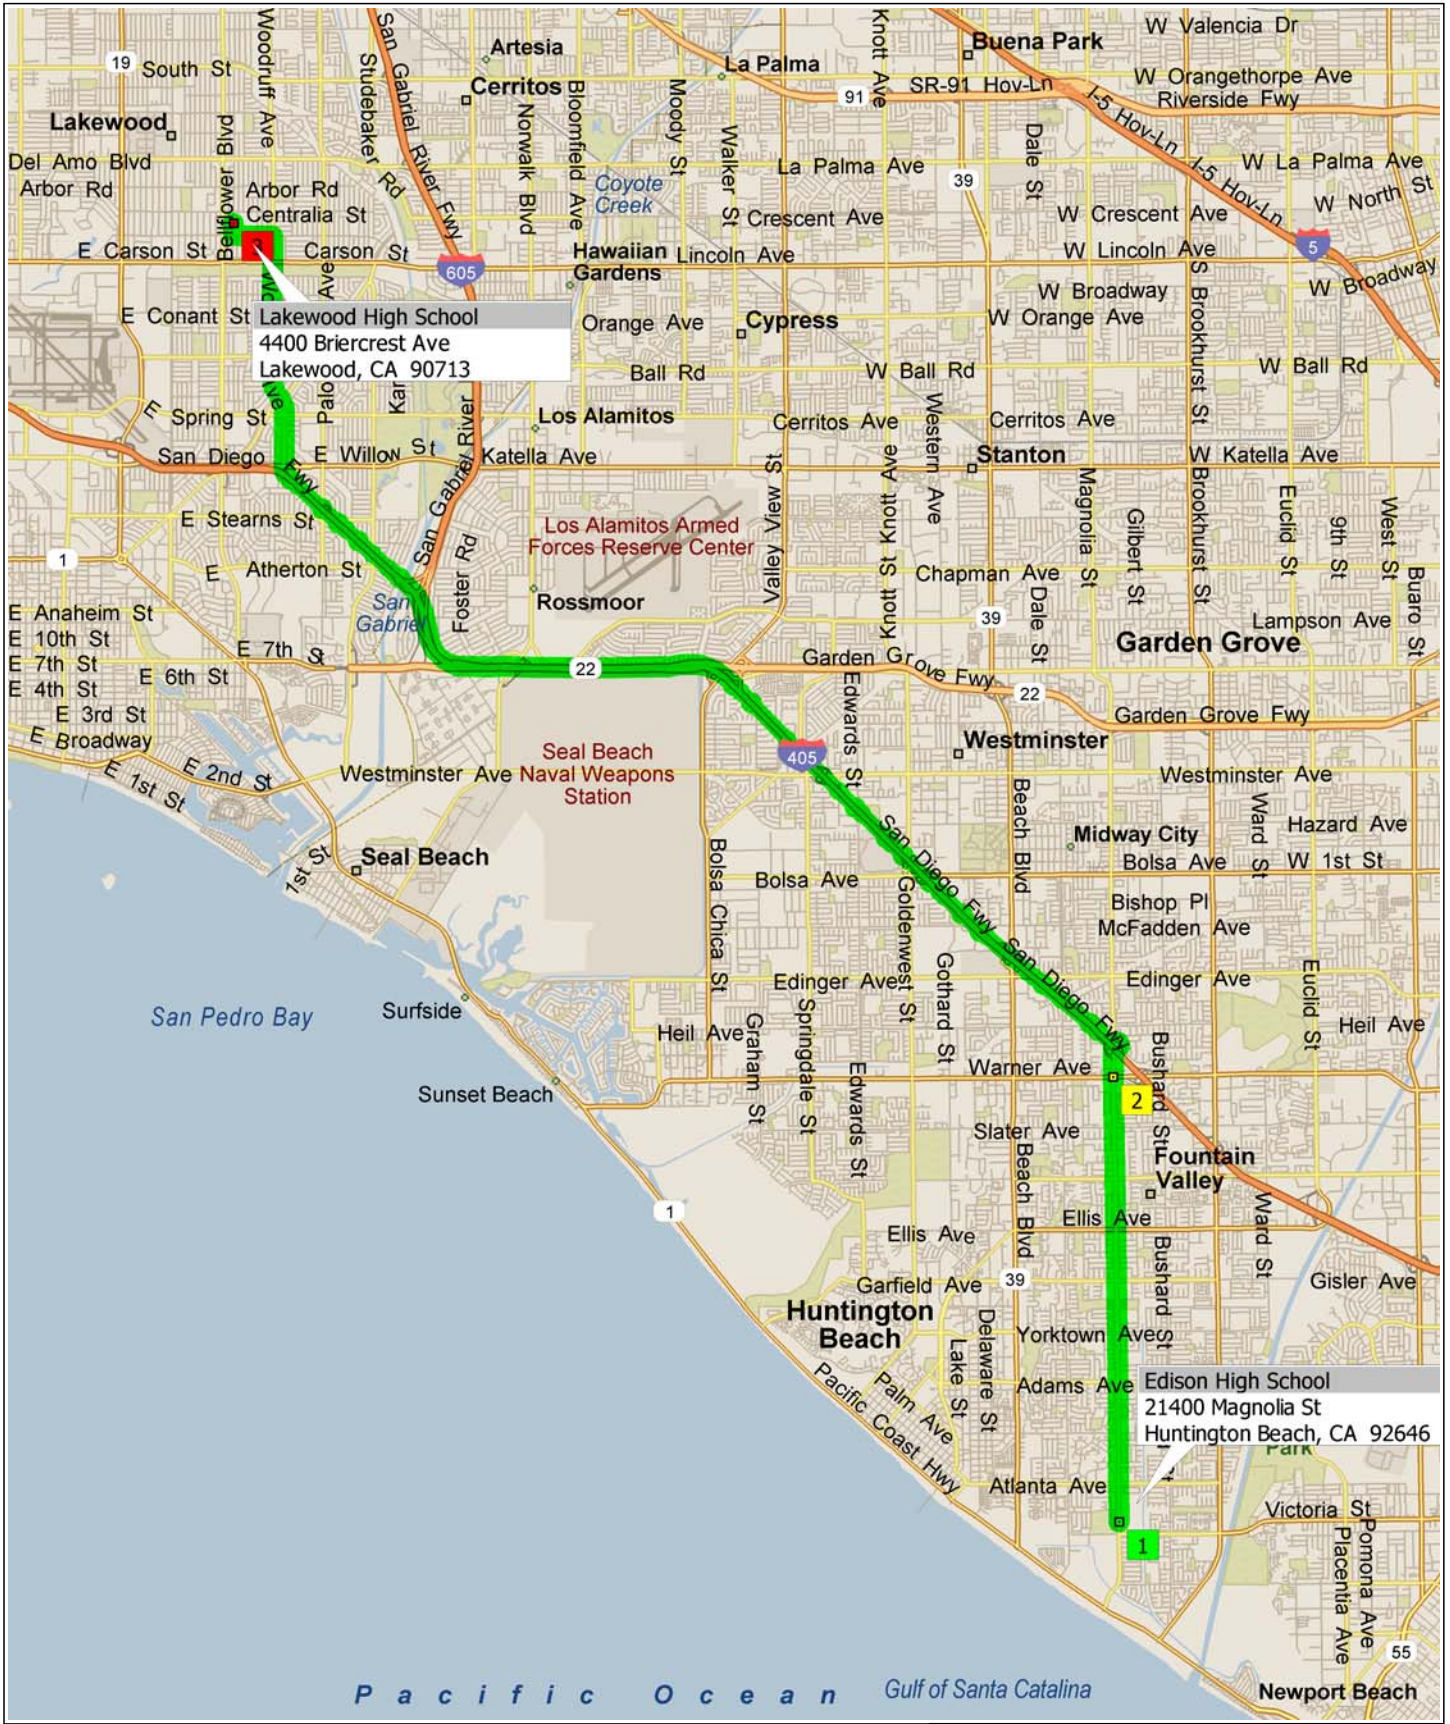

# Edison High School to Lakewood

18.4 miles; 30 minutes

9:00 AM 0.0 mi  
 Depart Edison High School  
 [21400 Magnolia St, Huntington  
 Beach, CA 92646] on Magnolia  
 St (North) for 4.4 mi

9:10 AM 4.4 mi  
 At 9009 Warner Ave, Fountain  
 Valley, CA 92708, stay on  
 Magnolia St (North) for 0.3 mi

9:11 AM 4.7 mi  
 Take Ramp (RIGHT) onto I-405  
 [San Diego Fwy] for 10.7 mi  
 towards I-405 / San Diego Fwy /  
 Long Beach

9:22 AM 15.4 mi  
 Take Ramp (RIGHT) onto  
 Woodruff Ave for 2.4 mi towards  
 Woodruff Ave

9:28 AM 17.9 mi  
 Turn LEFT (West) onto Harvey  
 Way for 0.4 mi

9:30 AM 18.3 mi  
 Turn RIGHT (North) onto  
 Briercrest Ave for 0.1 mi

9:30 AM 18.4 mi  
 Arrive Lakewood High School  
 [4400 Briercrest Ave,  
 Lakewood, CA 90713]