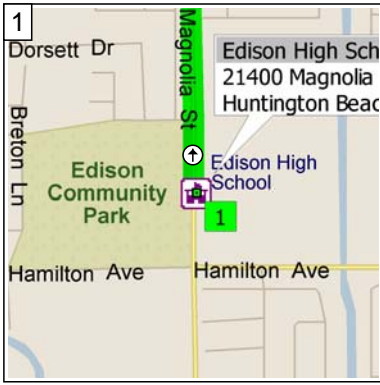

# Edison High School to Lakewood

18.4 miles; 30 minutes

9:00 AM 0.0 mi  
 Depart Edison High School  
 [21400 Magnolia St, Huntington  
 Beach, CA 92646] on Magnolia  
 St (North) for 4.4 mi

9:10 AM 4.4 mi  
 At 9009 Warner Ave, Fountain  
 Valley, CA 92708, stay on  
 Magnolia St (North) for 0.3 mi

9:11 AM 4.7 mi  
 Take Ramp (RIGHT) onto I-405  
 [San Diego Fwy] for 10.7 mi  
 towards I-405 / San Diego Fwy /  
 Long Beach

9:22 AM 15.4 mi  
 Take Ramp (RIGHT) onto  
 Woodruff Ave for 2.4 mi towards  
 Woodruff Ave

9:28 AM 17.9 mi  
 Turn LEFT (West) onto Harvey  
 Way for 0.4 mi

9:30 AM 18.3 mi  
 Turn RIGHT (North) onto  
 Briercrest Ave for 0.1 mi

9:30 AM 18.4 mi  
 Arrive Lakewood High School  
 [4400 Briercrest Ave,  
 Lakewood, CA 90713]