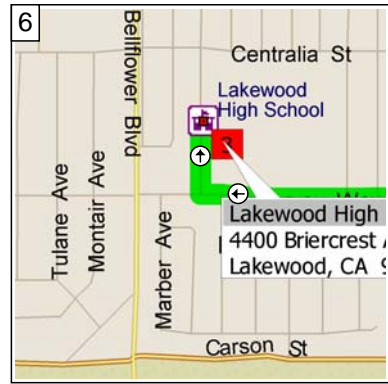

# Edison High School to Lakewood

18.4 miles; 30 minutes

9:00 AM 0.0 mi  
 Depart Edison High School  
 [21400 Magnolia St, Huntington  
 Beach, CA 92646] on Magnolia  
 St (North) for 4.4 mi

9:10 AM 4.4 mi  
 At 9009 Warner Ave, Fountain  
 Valley, CA 92708, stay on  
 Magnolia St (North) for 0.3 mi

9:11 AM 4.7 mi  
 Take Ramp (RIGHT) onto I-405  
 [San Diego Fwy] for 10.7 mi  
 towards I-405 / San Diego Fwy /  
 Long Beach

9:22 AM 15.4 mi  
 Take Ramp (RIGHT) onto  
 Woodruff Ave for 2.4 mi towards  
 Woodruff Ave

9:28 AM 17.9 mi  
 Turn LEFT (West) onto Harvey  
 Way for 0.4 mi

9:30 AM 18.3 mi  
 Turn RIGHT (North) onto  
 Briercrest Ave for 0.1 mi

9:30 AM 18.4 mi  
 Arrive Lakewood High School  
 [4400 Briercrest Ave,  
 Lakewood, CA 90713]