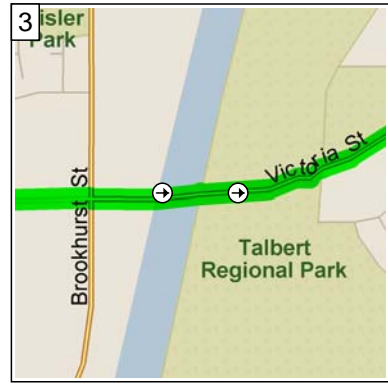

Edison High School to Las Flores School

24.3 miles; 30 minutes

9:00 AM 0.0 mi
 Depart Edison High School [21400 Magnolia St, Huntington Beach, CA 92646] on Magnolia St (South) for 0.1 mi

9:00 AM 0.1 mi
 Turn LEFT (East) onto Hamilton Ave for 1.1 mi

9:03 AM 1.3 mi
 Road name changes to Victoria St for 2.5 mi

9:07 AM 3.8 mi
 Turn LEFT (North-East) onto Newport Blvd for 0.1 mi

9:07 AM 3.9 mi
 Take Ramp (LEFT) onto SR-55 [Costa Mesa Fwy] for 2.8 mi towards CA-55

9:11 AM 6.7 mi
 Take Ramp (RIGHT) onto I-405 [San Diego Fwy] for 9.0 mi towards I-405 / San Diego

9:20 AM 15.7 mi
 Merge onto I-5 [San Diego Fwy] for 5.5 mi

9:25 AM 21.2 mi
 Turn RIGHT onto Ramp for 0.3 mi towards Oso Pkwy

9:26 AM 21.5 mi
 Keep LEFT to stay on Ramp for 54 yds

10
 9:26 AM 21.5 mi
 Turn LEFT (East) onto Oso Pky
 for 2.7 mi

11
 9:30 AM 24.2 mi
 Turn LEFT (North) onto Antonio
 Pky for 153 yds

12
 9:30 AM 24.3 mi
 Arrive Las Flores School [25862
 Antonio Pky, Uninc Orange
 County, CA 92688, (949)
 589-6543]