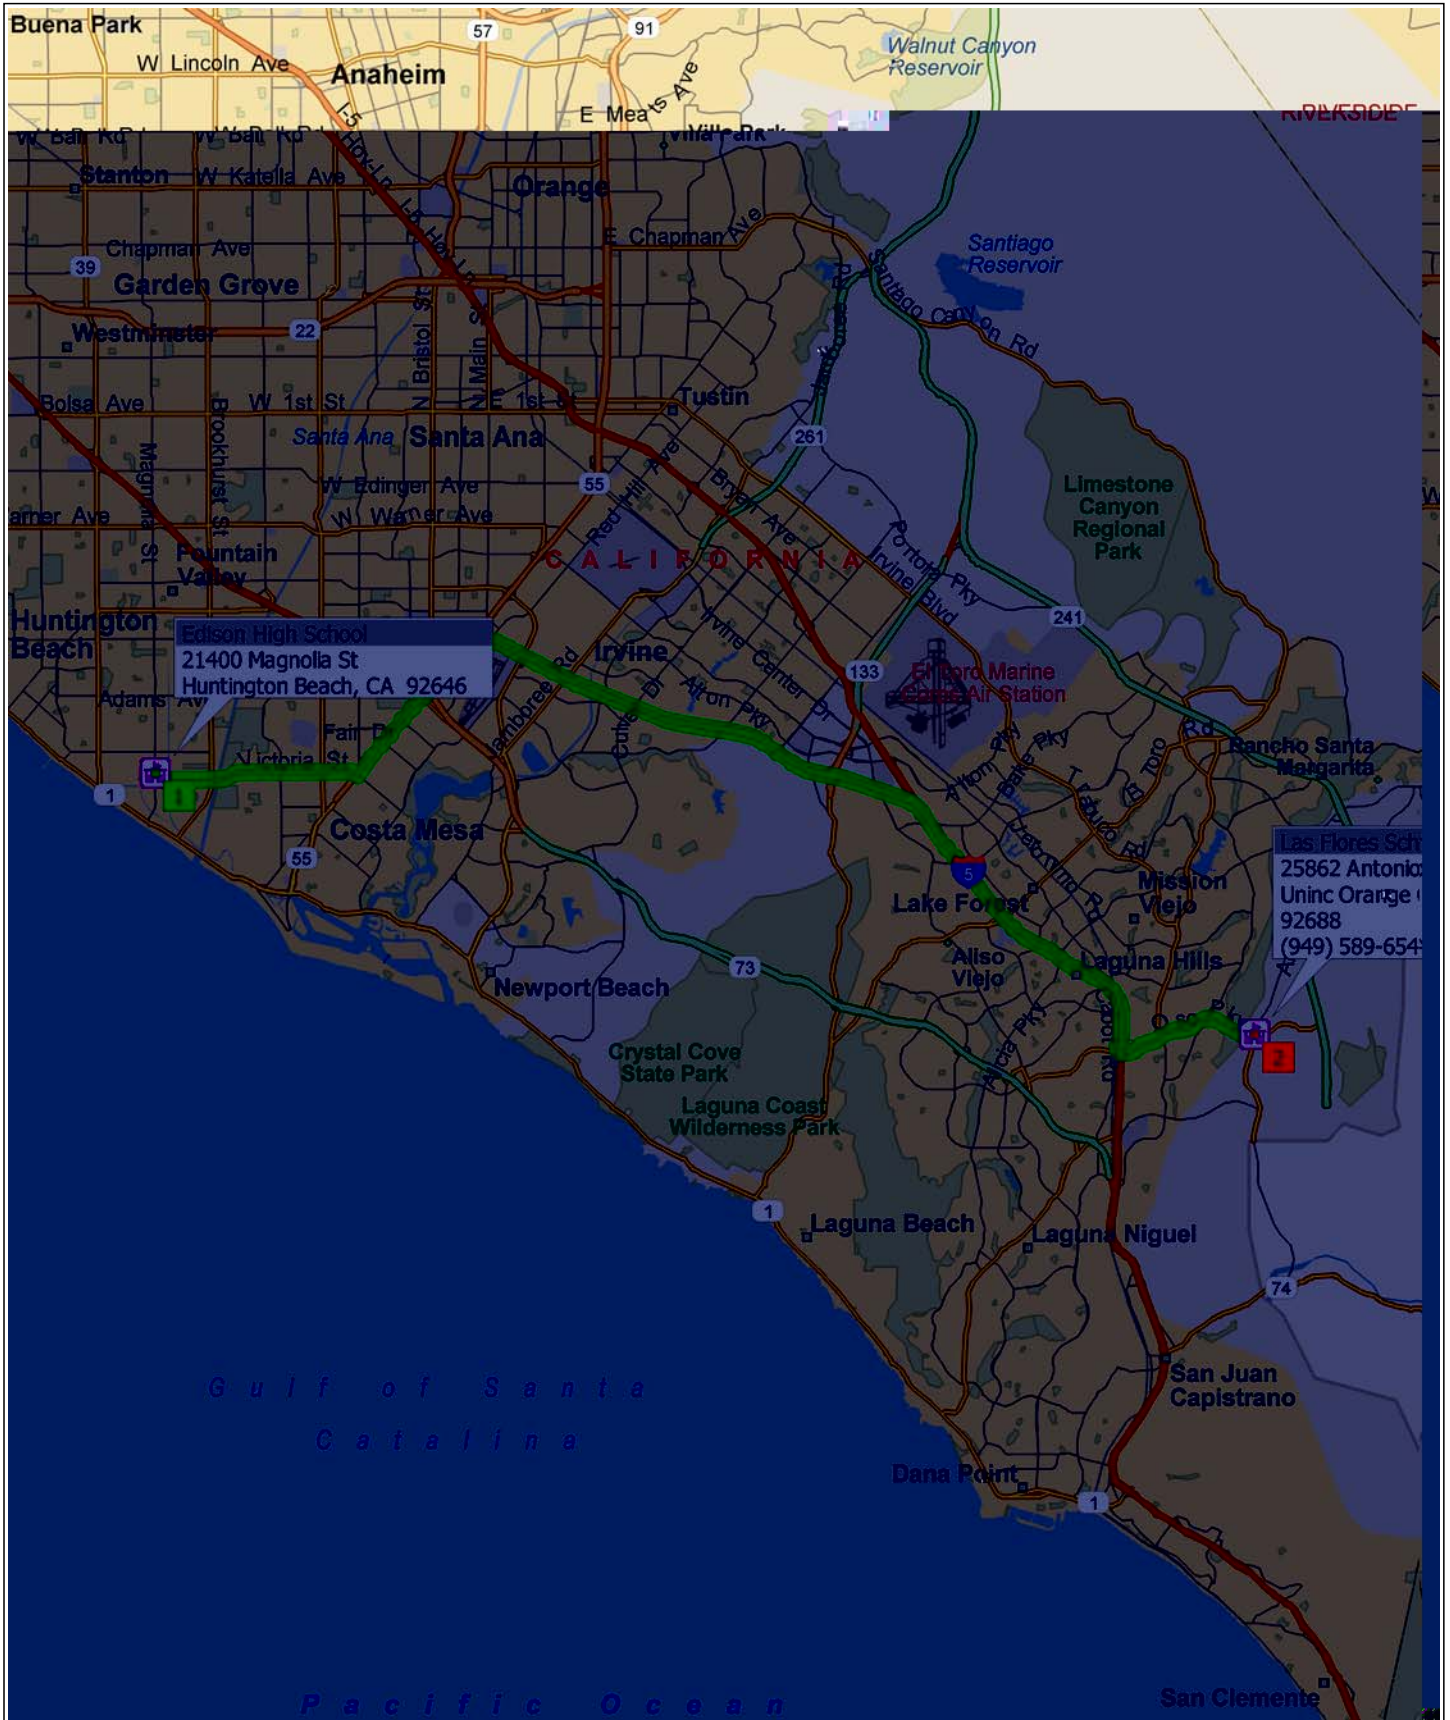

Edison High School to Las Flores School

24.3 miles; 30 minutes

9:00 AM 0.0 mi
 Depart Edison High School [21400 Magnolia St, Huntington Beach, CA 92646] on Magnolia St (South) for 0.1 mi

9:00 AM 0.1 mi
 Turn LEFT (East) onto Hamilton Ave for 1.1 mi

9:03 AM 1.3 mi
 Road name changes to Victoria St for 2.5 mi

9:07 AM 3.8 mi
 Turn LEFT (North-East) onto Newport Blvd for 0.1 mi

9:07 AM 3.9 mi
 Take Ramp (LEFT) onto SR-55 [Costa Mesa Fwy] for 2.8 mi towards CA-55

9:11 AM 6.7 mi
 Take Ramp (RIGHT) onto I-405 [San Diego Fwy] for 9.0 mi towards I-405 / San Diego

9:20 AM 15.7 mi
 Merge onto I-5 [San Diego Fwy] for 5.5 mi

9:25 AM 21.2 mi
 Turn RIGHT onto Ramp for 0.3 mi towards Oso Pkwy

9:26 AM 21.5 mi
 Keep LEFT to stay on Ramp for 54 yds

10
 9:26 AM 21.5 mi
 Turn LEFT (East) onto Oso Pky
 for 2.7 mi

11
 9:30 AM 24.2 mi
 Turn LEFT (North) onto Antonio
 Pky for 153 yds

12
 9:30 AM 24.3 mi
 Arrive Las Flores School [25862
 Antonio Pky, Uninc Orange
 County, CA 92688, (949)
 589-6543]