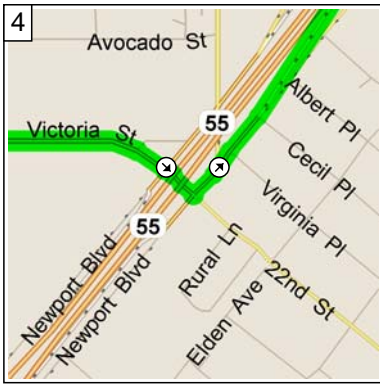

Edison High School to Las Flores School

24.3 miles; 30 minutes

9:00 AM 0.0 mi
 Depart Edison High School [21400 Magnolia St, Huntington Beach, CA 92646] on Magnolia St (South) for 0.1 mi

9:00 AM 0.1 mi
 Turn LEFT (East) onto Hamilton Ave for 1.1 mi

9:03 AM 1.3 mi
 Road name changes to Victoria St for 2.5 mi

9:07 AM 3.8 mi
 Turn LEFT (North-East) onto Newport Blvd for 0.1 mi

9:07 AM 3.9 mi
 Take Ramp (LEFT) onto SR-55 [Costa Mesa Fwy] for 2.8 mi towards CA-55

9:11 AM 6.7 mi
 Take Ramp (RIGHT) onto I-405 [San Diego Fwy] for 9.0 mi towards I-405 / San Diego

9:20 AM 15.7 mi
 Merge onto I-5 [San Diego Fwy] for 5.5 mi

9:25 AM 21.2 mi
 Turn RIGHT onto Ramp for 0.3 mi towards Oso Pkwy

9:26 AM 21.5 mi
 Keep LEFT to stay on Ramp for 54 yds

10
 9:26 AM 21.5 mi
 Turn LEFT (East) onto Oso Pky
 for 2.7 mi

11
 9:30 AM 24.2 mi
 Turn LEFT (North) onto Antonio
 Pky for 153 yds

12
 9:30 AM 24.3 mi
 Arrive Las Flores School [25862
 Antonio Pky, Uninc Orange
 County, CA 92688, (949)
 589-6543]