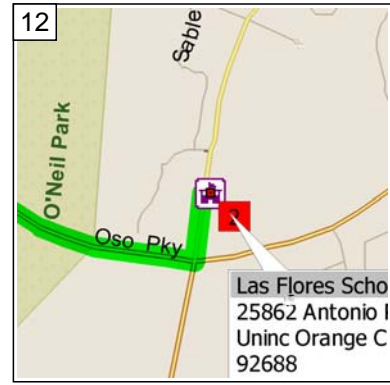

Edison High School to Las Flores School

24.3 miles; 30 minutes

9:00 AM 0.0 mi
 Depart Edison High School [21400 Magnolia St, Huntington Beach, CA 92646] on Magnolia St (South) for 0.1 mi

9:00 AM 0.1 mi
 Turn LEFT (East) onto Hamilton Ave for 1.1 mi

9:03 AM 1.3 mi
 Road name changes to Victoria St for 2.5 mi

9:07 AM 3.8 mi
 Turn LEFT (North-East) onto Newport Blvd for 0.1 mi

9:07 AM 3.9 mi
 Take Ramp (LEFT) onto SR-55 [Costa Mesa Fwy] for 2.8 mi towards CA-55

9:11 AM 6.7 mi
 Take Ramp (RIGHT) onto I-405 [San Diego Fwy] for 9.0 mi towards I-405 / San Diego

9:20 AM 15.7 mi
 Merge onto I-5 [San Diego Fwy] for 5.5 mi

9:25 AM 21.2 mi
 Turn RIGHT onto Ramp for 0.3 mi towards Oso Pkwy

9:26 AM 21.5 mi
 Keep LEFT to stay on Ramp for 54 yds

10
 9:26 AM 21.5 mi
 Turn LEFT (East) onto Oso Pky
 for 2.7 mi

11
 9:30 AM 24.2 mi
 Turn LEFT (North) onto Antonio
 Pky for 153 yds

12
 9:30 AM 24.3 mi
 Arrive Las Flores School [25862
 Antonio Pky, Uninc Orange
 County, CA 92688, (949)
 589-6543]