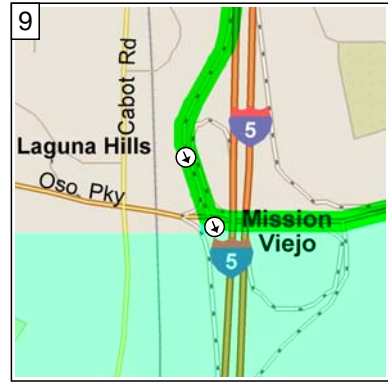

Edison High School to Las Flores School

24.3 miles; 30 minutes

9:00 AM 0.0 mi
 Depart Edison High School [21400 Magnolia St, Huntington Beach, CA 92646] on Magnolia St (South) for 0.1 mi

9:00 AM 0.1 mi
 Turn LEFT (East) onto Hamilton Ave for 1.1 mi

9:03 AM 1.3 mi
 Road name changes to Victoria St for 2.5 mi

9:07 AM 3.8 mi
 Turn LEFT (North-East) onto Newport Blvd for 0.1 mi

9:07 AM 3.9 mi
 Take Ramp (LEFT) onto SR-55 [Costa Mesa Fwy] for 2.8 mi towards CA-55

9:11 AM 6.7 mi
 Take Ramp (RIGHT) onto I-405 [San Diego Fwy] for 9.0 mi towards I-405 / San Diego

9:20 AM 15.7 mi
 Merge onto I-5 [San Diego Fwy] for 5.5 mi

9:25 AM 21.2 mi
 Turn RIGHT onto Ramp for 0.3 mi towards Oso Pkwy

9:26 AM 21.5 mi
 Keep LEFT to stay on Ramp for 54 yds

10
 9:26 AM 21.5 mi
 Turn LEFT (East) onto Oso Pky
 for 2.7 mi

11
 9:30 AM 24.2 mi
 Turn LEFT (North) onto Antonio
 Pky for 153 yds

12
 9:30 AM 24.3 mi
 Arrive Las Flores School [25862
 Antonio Pky, Uninc Orange
 County, CA 92688, (949)
 589-6543]