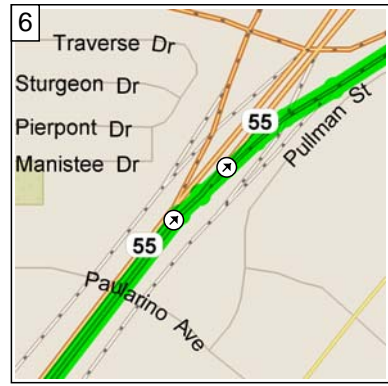

Edison High School to Las Flores School

24.3 miles; 30 minutes

9:00 AM 0.0 mi
 Depart Edison High School [21400 Magnolia St, Huntington Beach, CA 92646] on Magnolia St (South) for 0.1 mi

9:00 AM 0.1 mi
 Turn LEFT (East) onto Hamilton Ave for 1.1 mi

9:03 AM 1.3 mi
 Road name changes to Victoria St for 2.5 mi

9:07 AM 3.8 mi
 Turn LEFT (North-East) onto Newport Blvd for 0.1 mi

9:07 AM 3.9 mi
 Take Ramp (LEFT) onto SR-55 [Costa Mesa Fwy] for 2.8 mi towards CA-55

9:11 AM 6.7 mi
 Take Ramp (RIGHT) onto I-405 [San Diego Fwy] for 9.0 mi towards I-405 / San Diego

9:20 AM 15.7 mi
 Merge onto I-5 [San Diego Fwy] for 5.5 mi

9:25 AM 21.2 mi
 Turn RIGHT onto Ramp for 0.3 mi towards Oso Pkwy

9:26 AM 21.5 mi
 Keep LEFT to stay on Ramp for 54 yds

10
 9:26 AM 21.5 mi
 Turn LEFT (East) onto Oso Pky
 for 2.7 mi

11
 9:30 AM 24.2 mi
 Turn LEFT (North) onto Antonio
 Pky for 153 yds

12
 9:30 AM 24.3 mi
 Arrive Las Flores School [25862
 Antonio Pky, Uninc Orange
 County, CA 92688, (949)
 589-6543]