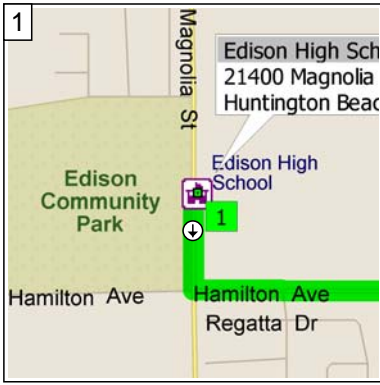

Edison High School to Las Flores School

24.3 miles; 30 minutes

9:00 AM 0.0 mi
 Depart Edison High School [21400 Magnolia St, Huntington Beach, CA 92646] on Magnolia St (South) for 0.1 mi

9:00 AM 0.1 mi
 Turn LEFT (East) onto Hamilton Ave for 1.1 mi

9:03 AM 1.3 mi
 Road name changes to Victoria St for 2.5 mi

9:07 AM 3.8 mi
 Turn LEFT (North-East) onto Newport Blvd for 0.1 mi

9:07 AM 3.9 mi
 Take Ramp (LEFT) onto SR-55 [Costa Mesa Fwy] for 2.8 mi towards CA-55

9:11 AM 6.7 mi
 Take Ramp (RIGHT) onto I-405 [San Diego Fwy] for 9.0 mi towards I-405 / San Diego

9:20 AM 15.7 mi
 Merge onto I-5 [San Diego Fwy] for 5.5 mi

9:25 AM 21.2 mi
 Turn RIGHT onto Ramp for 0.3 mi towards Oso Pkwy

9:26 AM 21.5 mi
 Keep LEFT to stay on Ramp for 54 yds

10
 9:26 AM 21.5 mi
 Turn LEFT (East) onto Oso Pky
 for 2.7 mi

11
 9:30 AM 24.2 mi
 Turn LEFT (North) onto Antonio
 Pky for 153 yds

12
 9:30 AM 24.3 mi
 Arrive Las Flores School [25862
 Antonio Pky, Uninc Orange
 County, CA 92688, (949)
 589-6543]