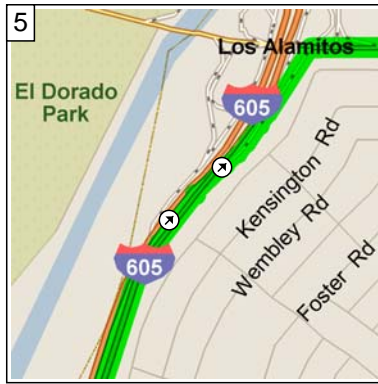

Edison High School to Los Alamitos

16.3 miles; 26 minutes

9:00 AM 0.0 mi
 Depart Edison High School [21400 Magnolia St, Huntington Beach, CA 92646] on Magnolia St (North) for 4.4 mi

9:10 AM 4.4 mi
 At 9009 Warner Ave, Fountain Valley, CA 92708, stay on Magnolia St (North) for 0.3 mi

9:11 AM 4.7 mi
 Take Ramp (RIGHT) onto I-405 [San Diego Fwy] for 8.7 mi towards I-405 / San Diego Fwy / Long Beach

9:20 AM 13.4 mi
 Take Ramp (RIGHT) onto I-605 [San Gabriel River Fwy] for 1.4 mi towards I-605

9:22 AM 14.8 mi
 Turn RIGHT onto Ramp for 0.1 mi towards Katella Ave / Willow St

9:22 AM 15.0 mi
 Keep RIGHT to stay on Ramp for 0.2 mi towards Katella Ave / Los Alamitos

9:22 AM 15.1 mi
 Bear RIGHT (East) onto Katella Ave for 0.5 mi

9:24 AM 15.6 mi
 Turn LEFT (North) onto Los Alamitos Blvd for 0.5 mi

9:25 AM 16.1 mi
 Turn RIGHT (East) onto Cerritos Ave for 0.1 mi

9:26 AM 16.3 mi
Arrive Los Alamitos High School
[3591 Cerritos Ave, Los
Alamitos, CA 90720]