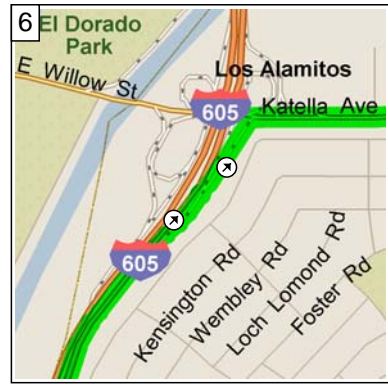

Edison High School to Los Alamitos

16.3 miles; 26 minutes

9:00 AM 0.0 mi
 Depart Edison High School [21400 Magnolia St, Huntington Beach, CA 92646] on Magnolia St (North) for 4.4 mi

9:10 AM 4.4 mi
 At 9009 Warner Ave, Fountain Valley, CA 92708, stay on Magnolia St (North) for 0.3 mi

9:11 AM 4.7 mi
 Take Ramp (RIGHT) onto I-405 [San Diego Fwy] for 8.7 mi towards I-405 / San Diego Fwy / Long Beach

9:20 AM 13.4 mi
 Take Ramp (RIGHT) onto I-605 [San Gabriel River Fwy] for 1.4 mi towards I-605

9:22 AM 14.8 mi
 Turn RIGHT onto Ramp for 0.1 mi towards Katella Ave / Willow St

9:22 AM 15.0 mi
 Keep RIGHT to stay on Ramp for 0.2 mi towards Katella Ave / Los Alamitos

9:22 AM 15.1 mi
 Bear RIGHT (East) onto Katella Ave for 0.5 mi

9:24 AM 15.6 mi
 Turn LEFT (North) onto Los Alamitos Blvd for 0.5 mi

9:25 AM 16.1 mi
 Turn RIGHT (East) onto Cerritos Ave for 0.1 mi

9:26 AM 16.3 mi
Arrive Los Alamitos High School
[3591 Cerritos Ave, Los
Alamitos, CA 90720]