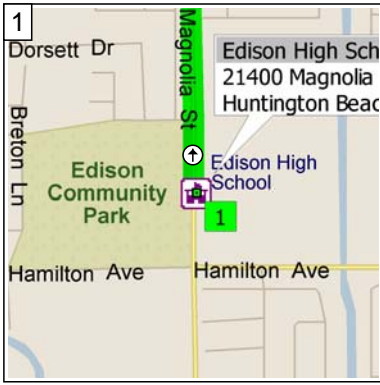

Edison High School to Los Alamitos

16.3 miles; 26 minutes

9:00 AM 0.0 mi
 Depart Edison High School [21400 Magnolia St, Huntington Beach, CA 92646] on Magnolia St (North) for 4.4 mi

9:10 AM 4.4 mi
 At 9009 Warner Ave, Fountain Valley, CA 92708, stay on Magnolia St (North) for 0.3 mi

9:11 AM 4.7 mi
 Take Ramp (RIGHT) onto I-405 [San Diego Fwy] for 8.7 mi towards I-405 / San Diego Fwy / Long Beach

9:20 AM 13.4 mi
 Take Ramp (RIGHT) onto I-605 [San Gabriel River Fwy] for 1.4 mi towards I-605

9:22 AM 14.8 mi
 Turn RIGHT onto Ramp for 0.1 mi towards Katella Ave / Willow St

9:22 AM 15.0 mi
 Keep RIGHT to stay on Ramp for 0.2 mi towards Katella Ave / Los Alamitos

9:22 AM 15.1 mi
 Bear RIGHT (East) onto Katella Ave for 0.5 mi

9:24 AM 15.6 mi
 Turn LEFT (North) onto Los Alamitos Blvd for 0.5 mi

9:25 AM 16.1 mi
 Turn RIGHT (East) onto Cerritos Ave for 0.1 mi

9:26 AM 16.3 mi
Arrive Los Alamitos High School
[3591 Cerritos Ave, Los
Alamitos, CA 90720]