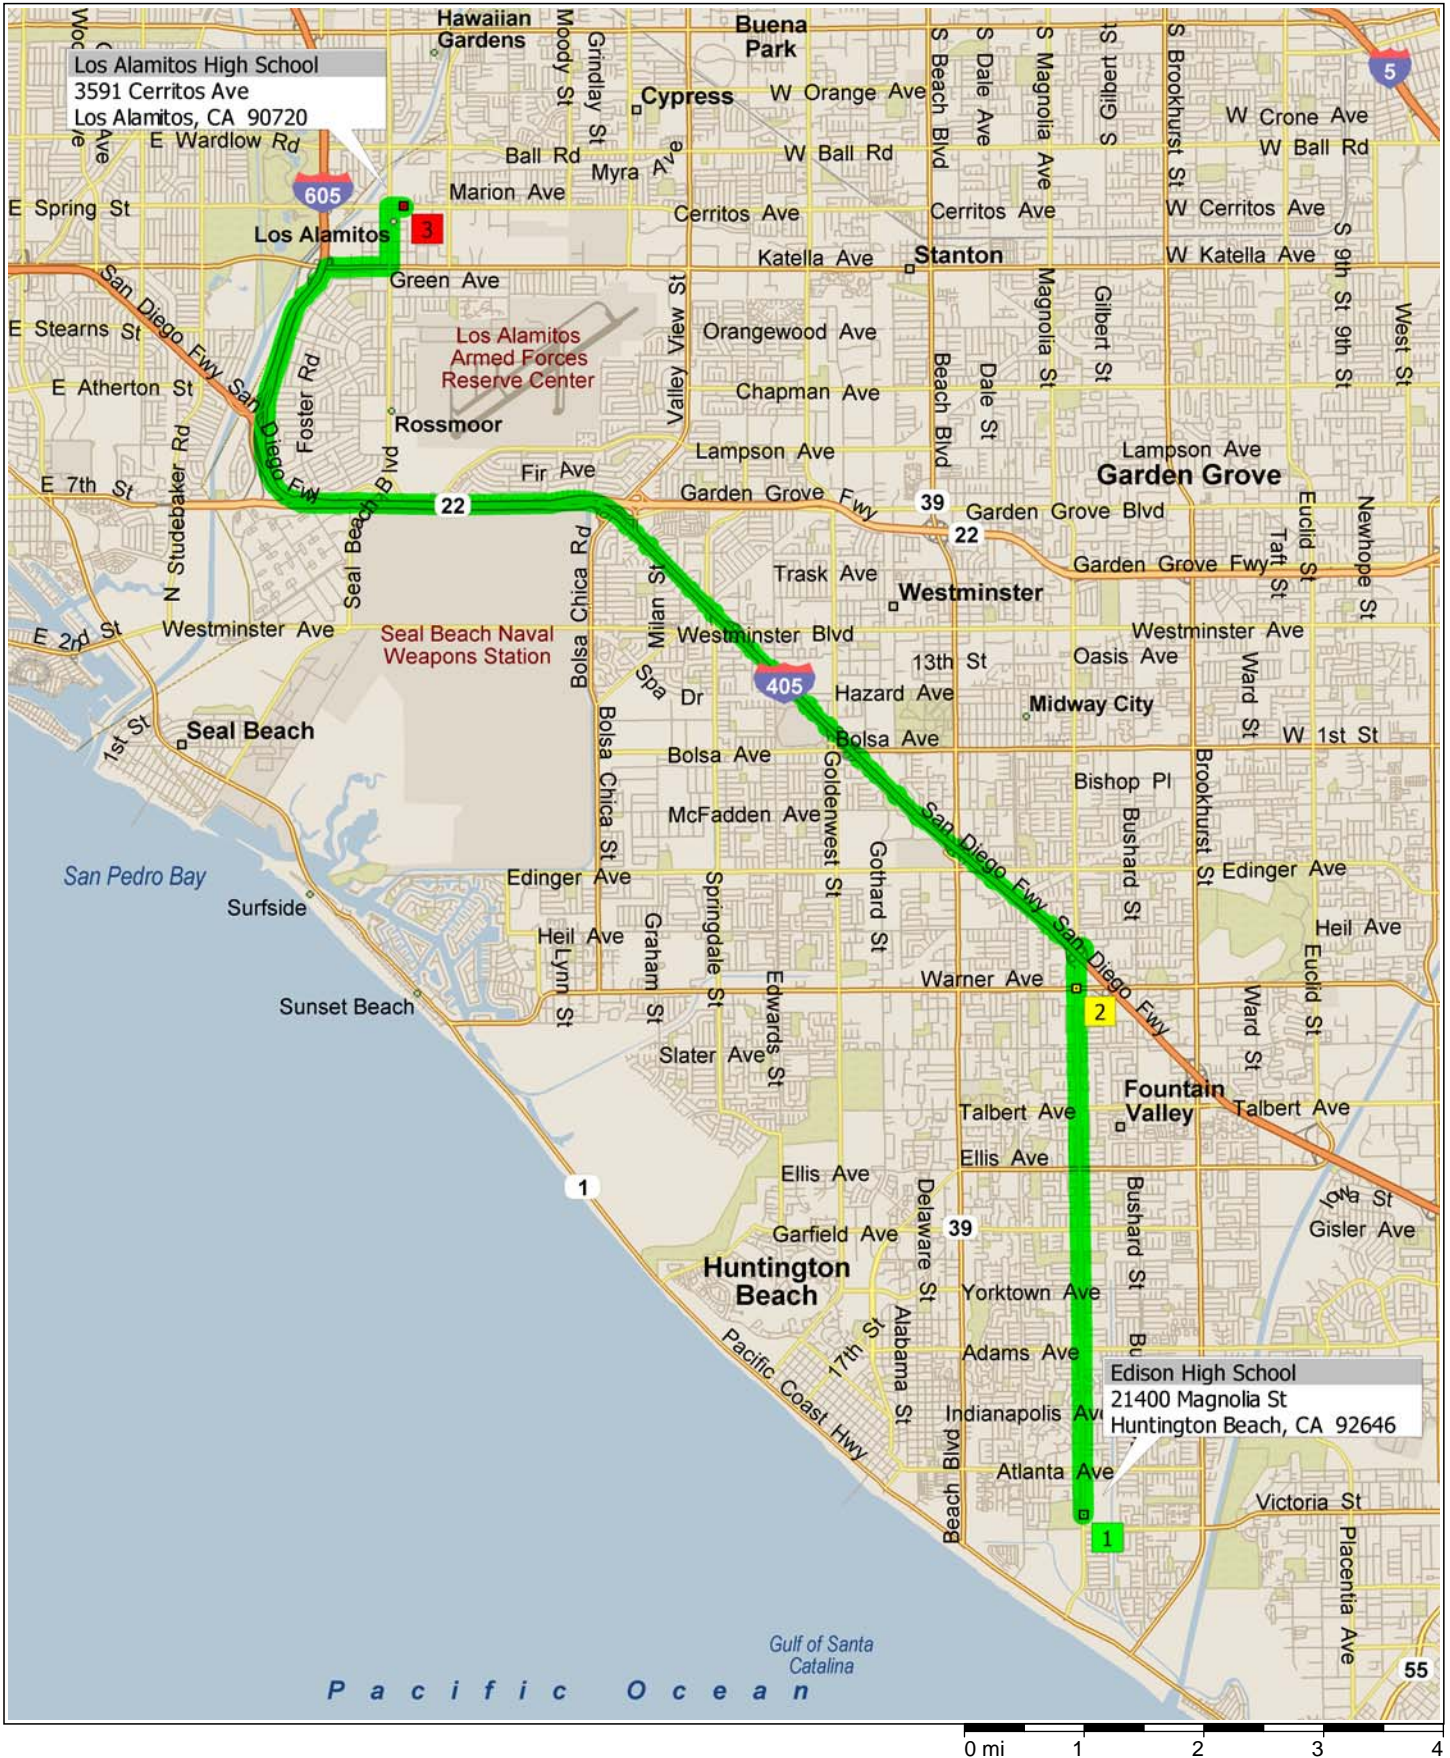

Edison High School to Los Alamitos

16.3 miles; 26 minutes

9:00 AM 0.0 mi
 Depart Edison High School [21400 Magnolia St, Huntington Beach, CA 92646] on Magnolia St (North) for 4.4 mi

9:10 AM 4.4 mi
 At 9009 Warner Ave, Fountain Valley, CA 92708, stay on Magnolia St (North) for 0.3 mi

9:11 AM 4.7 mi
 Take Ramp (RIGHT) onto I-405 [San Diego Fwy] for 8.7 mi towards I-405 / San Diego Fwy / Long Beach

9:20 AM 13.4 mi
 Take Ramp (RIGHT) onto I-605 [San Gabriel River Fwy] for 1.4 mi towards I-605

9:22 AM 14.8 mi
 Turn RIGHT onto Ramp for 0.1 mi towards Katella Ave / Willow St

9:22 AM 15.0 mi
 Keep RIGHT to stay on Ramp for 0.2 mi towards Katella Ave / Los Alamitos

9:22 AM 15.1 mi
 Bear RIGHT (East) onto Katella Ave for 0.5 mi

9:24 AM 15.6 mi
 Turn LEFT (North) onto Los Alamitos Blvd for 0.5 mi

9:25 AM 16.1 mi
 Turn RIGHT (East) onto Cerritos Ave for 0.1 mi

9:26 AM 16.3 mi
Arrive Los Alamitos High School
[3591 Cerritos Ave, Los
Alamitos, CA 90720]