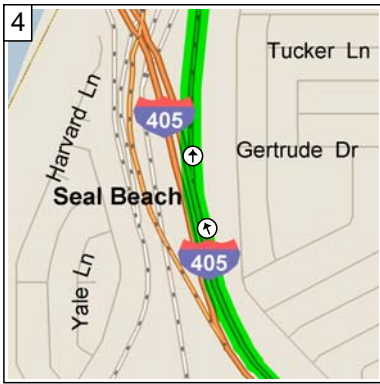

Edison High School to Los Alamitos

16.3 miles; 26 minutes

9:00 AM 0.0 mi
 Depart Edison High School [21400 Magnolia St, Huntington Beach, CA 92646] on Magnolia St (North) for 4.4 mi

9:10 AM 4.4 mi
 At 9009 Warner Ave, Fountain Valley, CA 92708, stay on Magnolia St (North) for 0.3 mi

9:11 AM 4.7 mi
 Take Ramp (RIGHT) onto I-405 [San Diego Fwy] for 8.7 mi towards I-405 / San Diego Fwy / Long Beach

9:20 AM 13.4 mi
 Take Ramp (RIGHT) onto I-605 [San Gabriel River Fwy] for 1.4 mi towards I-605

9:22 AM 14.8 mi
 Turn RIGHT onto Ramp for 0.1 mi towards Katella Ave / Willow St

9:22 AM 15.0 mi
 Keep RIGHT to stay on Ramp for 0.2 mi towards Katella Ave / Los Alamitos

9:22 AM 15.1 mi
 Bear RIGHT (East) onto Katella Ave for 0.5 mi

9:24 AM 15.6 mi
 Turn LEFT (North) onto Los Alamitos Blvd for 0.5 mi

9:25 AM 16.1 mi
 Turn RIGHT (East) onto Cerritos Ave for 0.1 mi

9:26 AM 16.3 mi
Arrive Los Alamitos High School
[3591 Cerritos Ave, Los
Alamitos, CA 90720]