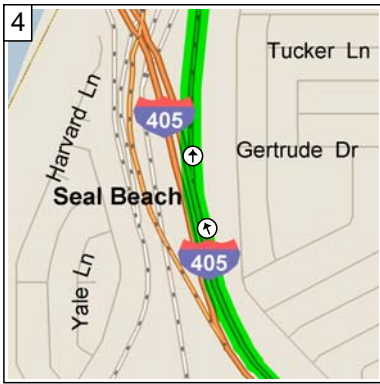

Edison High School to Montebello

31.3 miles; 43 minutes

9:00 AM 0.0 mi
 Depart Edison High School [21400 Magnolia St, Huntington Beach, CA 92646] on Magnolia St (North) for 4.4 mi

9:10 AM 4.4 mi
 At 9009 Warner Ave, Fountain Valley, CA 92708, stay on Magnolia St (North) for 0.3 mi

9:11 AM 4.7 mi
 Take Ramp (RIGHT) onto I-405 [San Diego Fwy] for 8.7 mi towards I-405 / San Diego Fwy / Long Beach

9:20 AM 13.4 mi
 Take Ramp (RIGHT) onto I-605 [San Gabriel River Fwy] for 10.9 mi towards I-605

9:33 AM 24.3 mi
 Turn RIGHT onto Ramp for 0.1 mi towards I-5 / Santa Ana Fwy / Los Angeles / Santa Ana

9:34 AM 24.4 mi
 Keep LEFT to stay on Ramp for 0.4 mi towards I-5 / Santa Ana Fwy / Los Angeles / Santa Ana

9:34 AM 24.8 mi
 Take Ramp (LEFT) onto I-5 [Santa Ana Fwy] for 4.0 mi towards I-5 / Santa Ana Fwy / Los Angeles

9:39 AM 28.8 mi
 Turn RIGHT onto Ramp for 0.2 mi towards Garfield Ave

9:40 AM 29.0 mi
 Turn LEFT (North-West) onto Telegraph Rd for 0.2 mi