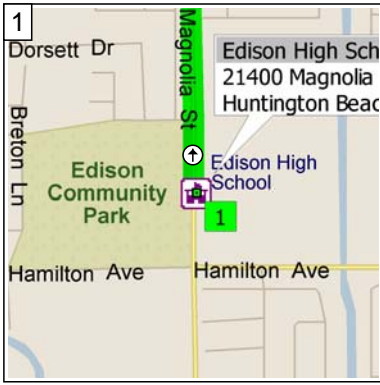

Edison High School to Montebello

31.3 miles; 43 minutes

9:00 AM 0.0 mi
 Depart Edison High School [21400 Magnolia St, Huntington Beach, CA 92646] on Magnolia St (North) for 4.4 mi

9:10 AM 4.4 mi
 At 9009 Warner Ave, Fountain Valley, CA 92708, stay on Magnolia St (North) for 0.3 mi

9:11 AM 4.7 mi
 Take Ramp (RIGHT) onto I-405 [San Diego Fwy] for 8.7 mi towards I-405 / San Diego Fwy / Long Beach

9:20 AM 13.4 mi
 Take Ramp (RIGHT) onto I-605 [San Gabriel River Fwy] for 10.9 mi towards I-605

9:34 AM 24.8 mi
 Take Ramp (LEFT) onto I-5 [Santa Ana Fwy] for 4.0 mi towards I-5 / Santa Ana Fwy / Los Angeles

9:39 AM 28.8 mi
 Turn RIGHT onto Ramp for 0.2 mi towards Garfield Ave

9:40 AM 29.0 mi
 Turn LEFT (North-West) onto Telegraph Rd for 0.2 mi

9:40 AM 29.1 mi
 Turn RIGHT (North-East) onto
 (S) Garfield Ave for 2.1 mi

9:43 AM 31.3 mi
 Arrive Cantwell Sacred Heart of
 Mary HS [329 N Garfield Ave,
 Montebello, CA 90640]