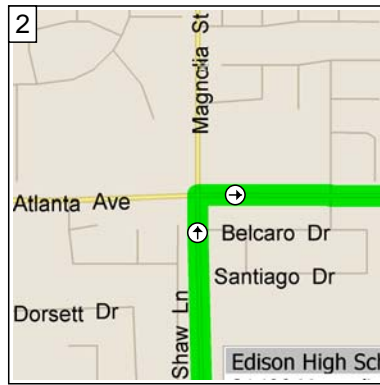

9:00 AM 0.0 mi
 Depart Edison High School [21400 Magnolia St, Huntington Beach, CA 92646] on Magnolia St (North) for 0.4 mi

9:01 AM 0.4 mi
 Turn RIGHT (East) onto Atlanta Ave for 1.0 mi

9:04 AM 1.4 mi
 Turn LEFT (North) onto Brookhurst St for 3.3 mi

9:09 AM 4.7 mi
 Bear RIGHT (North-East) onto Ramp for 0.2 mi towards I-405 / San Diego Fwy / Long Beach

9:10 AM 4.9 mi
 Take Ramp (LEFT) onto I-405 [San Diego Fwy] for 9.9 mi towards Freeway

9:19 AM 14.9 mi
 Take Ramp (RIGHT) onto I-605 [San Gabriel River Fwy] for 8.4 mi towards I-605

9:30 AM 23.3 mi
 Turn RIGHT onto Ramp for 0.4 mi towards Rosecrans Ave

9:31 AM 23.6 mi
 Turn RIGHT (East) onto Rosecrans Ave for 0.2 mi

9:32 AM 23.9 mi
 Turn LEFT (North) onto Studebaker Rd for 0.3 mi

10
 9:33 AM 24.2 mi
 Bear RIGHT (East) onto Leffingwell Rd for 0.5 mi

11
 9:34 AM 24.6 mi
 Arrive Norwalk High School [11356 Leffingwell Rd, Norwalk, CA 90650]