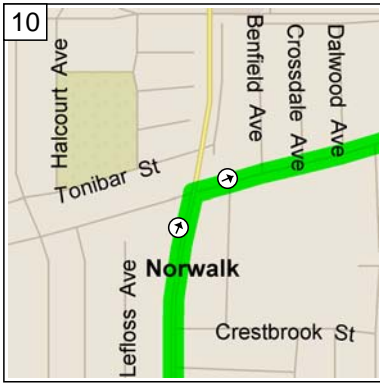

9:00 AM 0.0 mi
 Depart Edison High School [21400 Magnolia St, Huntington Beach, CA 92646] on Magnolia St (North) for 0.4 mi

9:01 AM 0.4 mi
 Turn RIGHT (East) onto Atlanta Ave for 1.0 mi

9:04 AM 1.4 mi
 Turn LEFT (North) onto Brookhurst St for 3.3 mi

9:09 AM 4.7 mi
 Bear RIGHT (North-East) onto Ramp for 0.2 mi towards I-405 / San Diego Fwy / Long Beach

9:10 AM 4.9 mi
 Take Ramp (LEFT) onto I-405 [San Diego Fwy] for 9.9 mi towards Freeway

9:19 AM 14.9 mi
 Take Ramp (RIGHT) onto I-605 [San Gabriel River Fwy] for 8.4 mi towards I-605

9:30 AM 23.3 mi
 Turn RIGHT onto Ramp for 0.4 mi towards Rosecrans Ave

9:31 AM 23.6 mi
 Turn RIGHT (East) onto Rosecrans Ave for 0.2 mi

9:32 AM 23.9 mi
 Turn LEFT (North) onto Studebaker Rd for 0.3 mi

10
 9:33 AM 24.2 mi
 Bear RIGHT (East) onto Leffingwell Rd for 0.5 mi

11
 9:34 AM 24.6 mi
 Arrive Norwalk High School [11356 Leffingwell Rd, Norwalk, CA 90650]