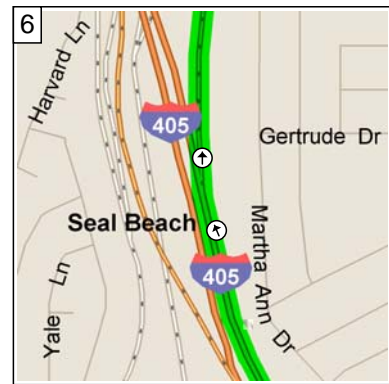

9:00 AM 0.0 mi
 Depart Edison High School [21400 Magnolia St, Huntington Beach, CA 92646] on Magnolia St (North) for 0.4 mi

9:01 AM 0.4 mi
 Turn RIGHT (East) onto Atlanta Ave for 1.0 mi

9:04 AM 1.4 mi
 Turn LEFT (North) onto Brookhurst St for 3.3 mi

9:09 AM 4.7 mi
 Bear RIGHT (North-East) onto Ramp for 0.2 mi towards I-405 / San Diego Fwy / Long Beach

9:10 AM 4.9 mi
 Take Ramp (LEFT) onto I-405 [San Diego Fwy] for 9.9 mi towards Freeway

9:19 AM 14.9 mi
 Take Ramp (RIGHT) onto I-605 [San Gabriel River Fwy] for 8.4 mi towards I-605

9:30 AM 23.3 mi
 Turn RIGHT onto Ramp for 0.4 mi towards Rosecrans Ave

9:31 AM 23.6 mi
 Turn RIGHT (East) onto Rosecrans Ave for 0.2 mi

9:32 AM 23.9 mi
 Turn LEFT (North) onto Studebaker Rd for 0.3 mi

10
 9:33 AM 24.2 mi
 Bear RIGHT (East) onto Leffingwell Rd for 0.5 mi

11
 9:34 AM 24.6 mi
 Arrive Norwalk High School [11356 Leffingwell Rd, Norwalk, CA 90650]