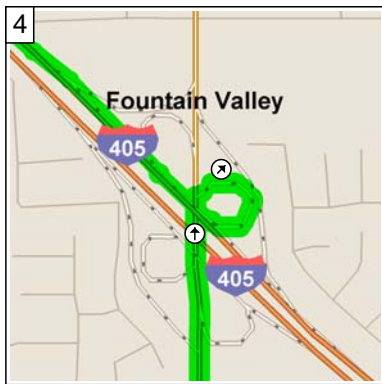

9:00 AM 0.0 mi
 Depart Edison High School [21400 Magnolia St, Huntington Beach, CA 92646] on Magnolia St (North) for 0.4 mi

9:01 AM 0.4 mi
 Turn RIGHT (East) onto Atlanta Ave for 1.0 mi

9:04 AM 1.4 mi
 Turn LEFT (North) onto Brookhurst St for 3.3 mi

9:09 AM 4.7 mi
 Bear RIGHT (North-East) onto Ramp for 0.2 mi towards I-405 / San Diego Fwy / Long Beach

9:10 AM 4.9 mi
 Take Ramp (LEFT) onto I-405 [San Diego Fwy] for 9.9 mi towards Freeway

9:19 AM 14.9 mi
 Take Ramp (RIGHT) onto I-605 [San Gabriel River Fwy] for 8.4 mi towards I-605

9:30 AM 23.3 mi
 Turn RIGHT onto Ramp for 0.4 mi towards Rosecrans Ave

9:31 AM 23.6 mi
 Turn RIGHT (East) onto Rosecrans Ave for 0.2 mi

9:32 AM 23.9 mi
 Turn LEFT (North) onto Studebaker Rd for 0.3 mi

10
 9:33 AM 24.2 mi
 Bear RIGHT (East) onto Leffingwell Rd for 0.5 mi

11
 9:34 AM 24.6 mi
 Arrive Norwalk High School [11356 Leffingwell Rd, Norwalk, CA 90650]