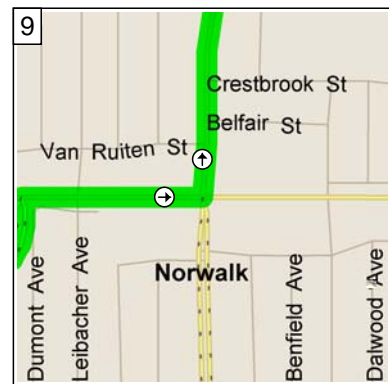

9:00 AM 0.0 mi
 Depart Edison High School [21400 Magnolia St, Huntington Beach, CA 92646] on Magnolia St (North) for 0.4 mi

9:01 AM 0.4 mi
 Turn RIGHT (East) onto Atlanta Ave for 1.0 mi

9:04 AM 1.4 mi
 Turn LEFT (North) onto Brookhurst St for 3.3 mi

9:09 AM 4.7 mi
 Bear RIGHT (North-East) onto Ramp for 0.2 mi towards I-405 / San Diego Fwy / Long Beach

9:10 AM 4.9 mi
 Take Ramp (LEFT) onto I-405 [San Diego Fwy] for 9.9 mi towards Freeway

9:19 AM 14.9 mi
 Take Ramp (RIGHT) onto I-605 [San Gabriel River Fwy] for 8.4 mi towards I-605

9:30 AM 23.3 mi
 Turn RIGHT onto Ramp for 0.4 mi towards Rosecrans Ave

9:31 AM 23.6 mi
 Turn RIGHT (East) onto Rosecrans Ave for 0.2 mi

9:32 AM 23.9 mi
 Turn LEFT (North) onto Studebaker Rd for 0.3 mi

10
 9:33 AM 24.2 mi
 Bear RIGHT (East) onto Leffingwell Rd for 0.5 mi

11
 9:34 AM 24.6 mi
 Arrive Norwalk High School [11356 Leffingwell Rd, Norwalk, CA 90650]