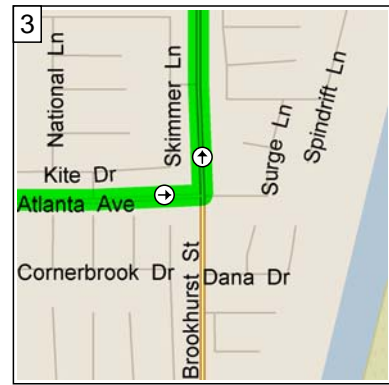

9:00 AM 0.0 mi
 Depart Edison High School [21400 Magnolia St, Huntington Beach, CA 92646] on Magnolia St (North) for 0.4 mi

9:01 AM 0.4 mi
 Turn RIGHT (East) onto Atlanta Ave for 1.0 mi

9:04 AM 1.4 mi
 Turn LEFT (North) onto Brookhurst St for 3.3 mi

9:09 AM 4.7 mi
 Bear RIGHT (North-East) onto Ramp for 0.2 mi towards I-405 / San Diego Fwy / Long Beach

9:10 AM 4.9 mi
 Take Ramp (LEFT) onto I-405 [San Diego Fwy] for 9.9 mi towards Freeway

9:19 AM 14.9 mi
 Take Ramp (RIGHT) onto I-605 [San Gabriel River Fwy] for 8.4 mi towards I-605

9:30 AM 23.3 mi
 Turn RIGHT onto Ramp for 0.4 mi towards Rosecrans Ave

9:31 AM 23.6 mi
 Turn RIGHT (East) onto Rosecrans Ave for 0.2 mi

9:32 AM 23.9 mi
 Turn LEFT (North) onto Studebaker Rd for 0.3 mi

10
 9:33 AM 24.2 mi
 Bear RIGHT (East) onto Leffingwell Rd for 0.5 mi

11
 9:34 AM 24.6 mi
 Arrive Norwalk High School [11356 Leffingwell Rd, Norwalk, CA 90650]