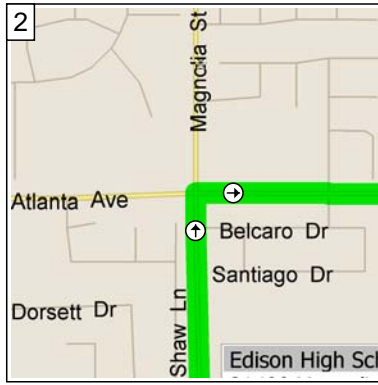

Edison High School to Pasadena High School

43.7 miles; 1 hour, 3 minutes

9:00 AM 0.0 mi
 Depart Edison High School [21400 Magnolia St, Huntington Beach, CA 92646] on Magnolia St (North) for 0.4 mi

9:01 AM 0.4 mi
 Turn RIGHT (East) onto Atlanta Ave for 1.0 mi

9:04 AM 1.4 mi
 Turn LEFT (North) onto Brookhurst St for 3.3 mi

9:09 AM 4.7 mi
 Bear RIGHT (North-East) onto Ramp for 0.2 mi towards I-405 / San Diego Fwy / Long Beach

9:10 AM 4.9 mi
 Take Ramp (LEFT) onto I-405 [San Diego Fwy] for 9.9 mi towards Freeway

9:19 AM 14.9 mi
 Take Ramp (RIGHT) onto I-605 [San Gabriel River Fwy] for 15.3 mi towards I-605

9:38 AM 30.1 mi
 Turn RIGHT onto Ramp for 0.3 mi towards Whittier Blvd / Whittier

9:39 AM 30.4 mi
 Turn LEFT (North-West) onto SR-72 [Whittier Blvd] for 1.1 mi

9:41 AM 31.5 mi
 Turn RIGHT (North) onto SR-19 [Rosemead Blvd] for 9.4 mi

9:56 AM 40.9 mi
Keep STRAIGHT onto Local road(s) for 32 yds

9:56 AM 40.9 mi
Road name changes to SR-19 [S Rosemead Blvd] for 1.2 mi