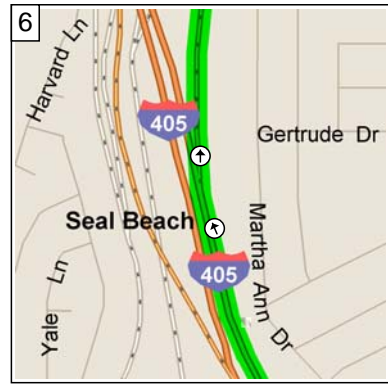

Edison High School to Pasadena High School

43.7 miles; 1 hour, 3 minutes

9:00 AM 0.0 mi
 Depart Edison High School [21400 Magnolia St, Huntington Beach, CA 92646] on Magnolia St (North) for 0.4 mi

9:01 AM 0.4 mi
 Turn RIGHT (East) onto Atlanta Ave for 1.0 mi

9:04 AM 1.4 mi
 Turn LEFT (North) onto Brookhurst St for 3.3 mi

9:09 AM 4.7 mi
 Bear RIGHT (North-East) onto Ramp for 0.2 mi towards I-405 / San Diego Fwy / Long Beach

9:10 AM 4.9 mi
 Take Ramp (LEFT) onto I-405 [San Diego Fwy] for 9.9 mi towards Freeway

9:19 AM 14.9 mi
 Take Ramp (RIGHT) onto I-605 [San Gabriel River Fwy] for 15.3 mi towards I-605

9:38 AM 30.1 mi
 Turn RIGHT onto Ramp for 0.3 mi towards Whittier Blvd / Whittier

9:39 AM 30.4 mi
 Turn LEFT (North-West) onto SR-72 [Whittier Blvd] for 1.1 mi

9:41 AM 31.5 mi
 Turn RIGHT (North) onto SR-19 [Rosemead Blvd] for 9.4 mi

9:56 AM 40.9 mi
Keep STRAIGHT onto Local road(s) for 32 yds

9:56 AM 40.9 mi
Road name changes to SR-19 [S Rosemead Blvd] for 1.2 mi