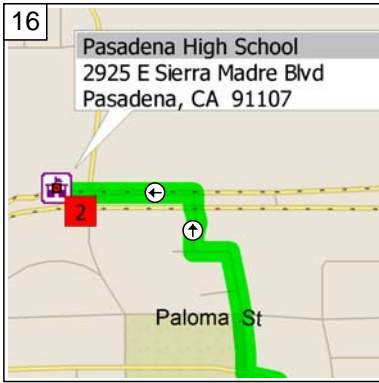

9:58 AM 42.1 mi
Road name changes to N Rosemead Blvd for 0.9 mi

10:00 AM 43.0 mi
Road name changes to E Orange Grove Blvd for 0.3 mi

10:01 AM 43.3 mi
Turn RIGHT (North) onto Canyon Wash Dr for 0.2 mi

10:02 AM 43.5 mi
Turn RIGHT to stay on Canyon Wash Dr for 120 yds

10:03 AM 43.6 mi
Turn LEFT (West) onto E Sierra Madre Blvd for 0.2 mi

10:03 AM 43.7 mi
Arrive Pasadena High School [2925 E Sierra Madre Blvd, Pasadena, CA 91107]