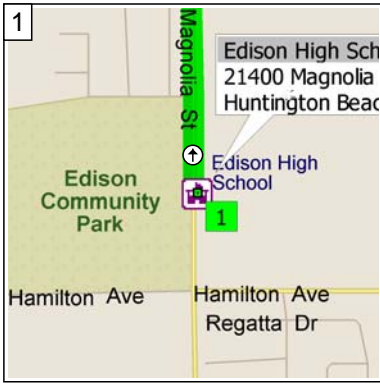

Edison High School to Pasadena High School

43.7 miles; 1 hour, 3 minutes

9:00 AM 0.0 mi
 Depart Edison High School [21400 Magnolia St, Huntington Beach, CA 92646] on Magnolia St (North) for 0.4 mi

9:01 AM 0.4 mi
 Turn RIGHT (East) onto Atlanta Ave for 1.0 mi

9:04 AM 1.4 mi
 Turn LEFT (North) onto Brookhurst St for 3.3 mi

9:09 AM 4.7 mi
 Bear RIGHT (North-East) onto Ramp for 0.2 mi towards I-405 / San Diego Fwy / Long Beach

9:10 AM 4.9 mi
 Take Ramp (LEFT) onto I-405 [San Diego Fwy] for 9.9 mi towards Freeway

9:19 AM 14.9 mi
 Take Ramp (RIGHT) onto I-605 [San Gabriel River Fwy] for 15.3 mi towards I-605

9:38 AM 30.1 mi
 Turn RIGHT onto Ramp for 0.3 mi towards Whittier Blvd / Whittier

9:39 AM 30.4 mi
 Turn LEFT (North-West) onto SR-72 [Whittier Blvd] for 1.1 mi