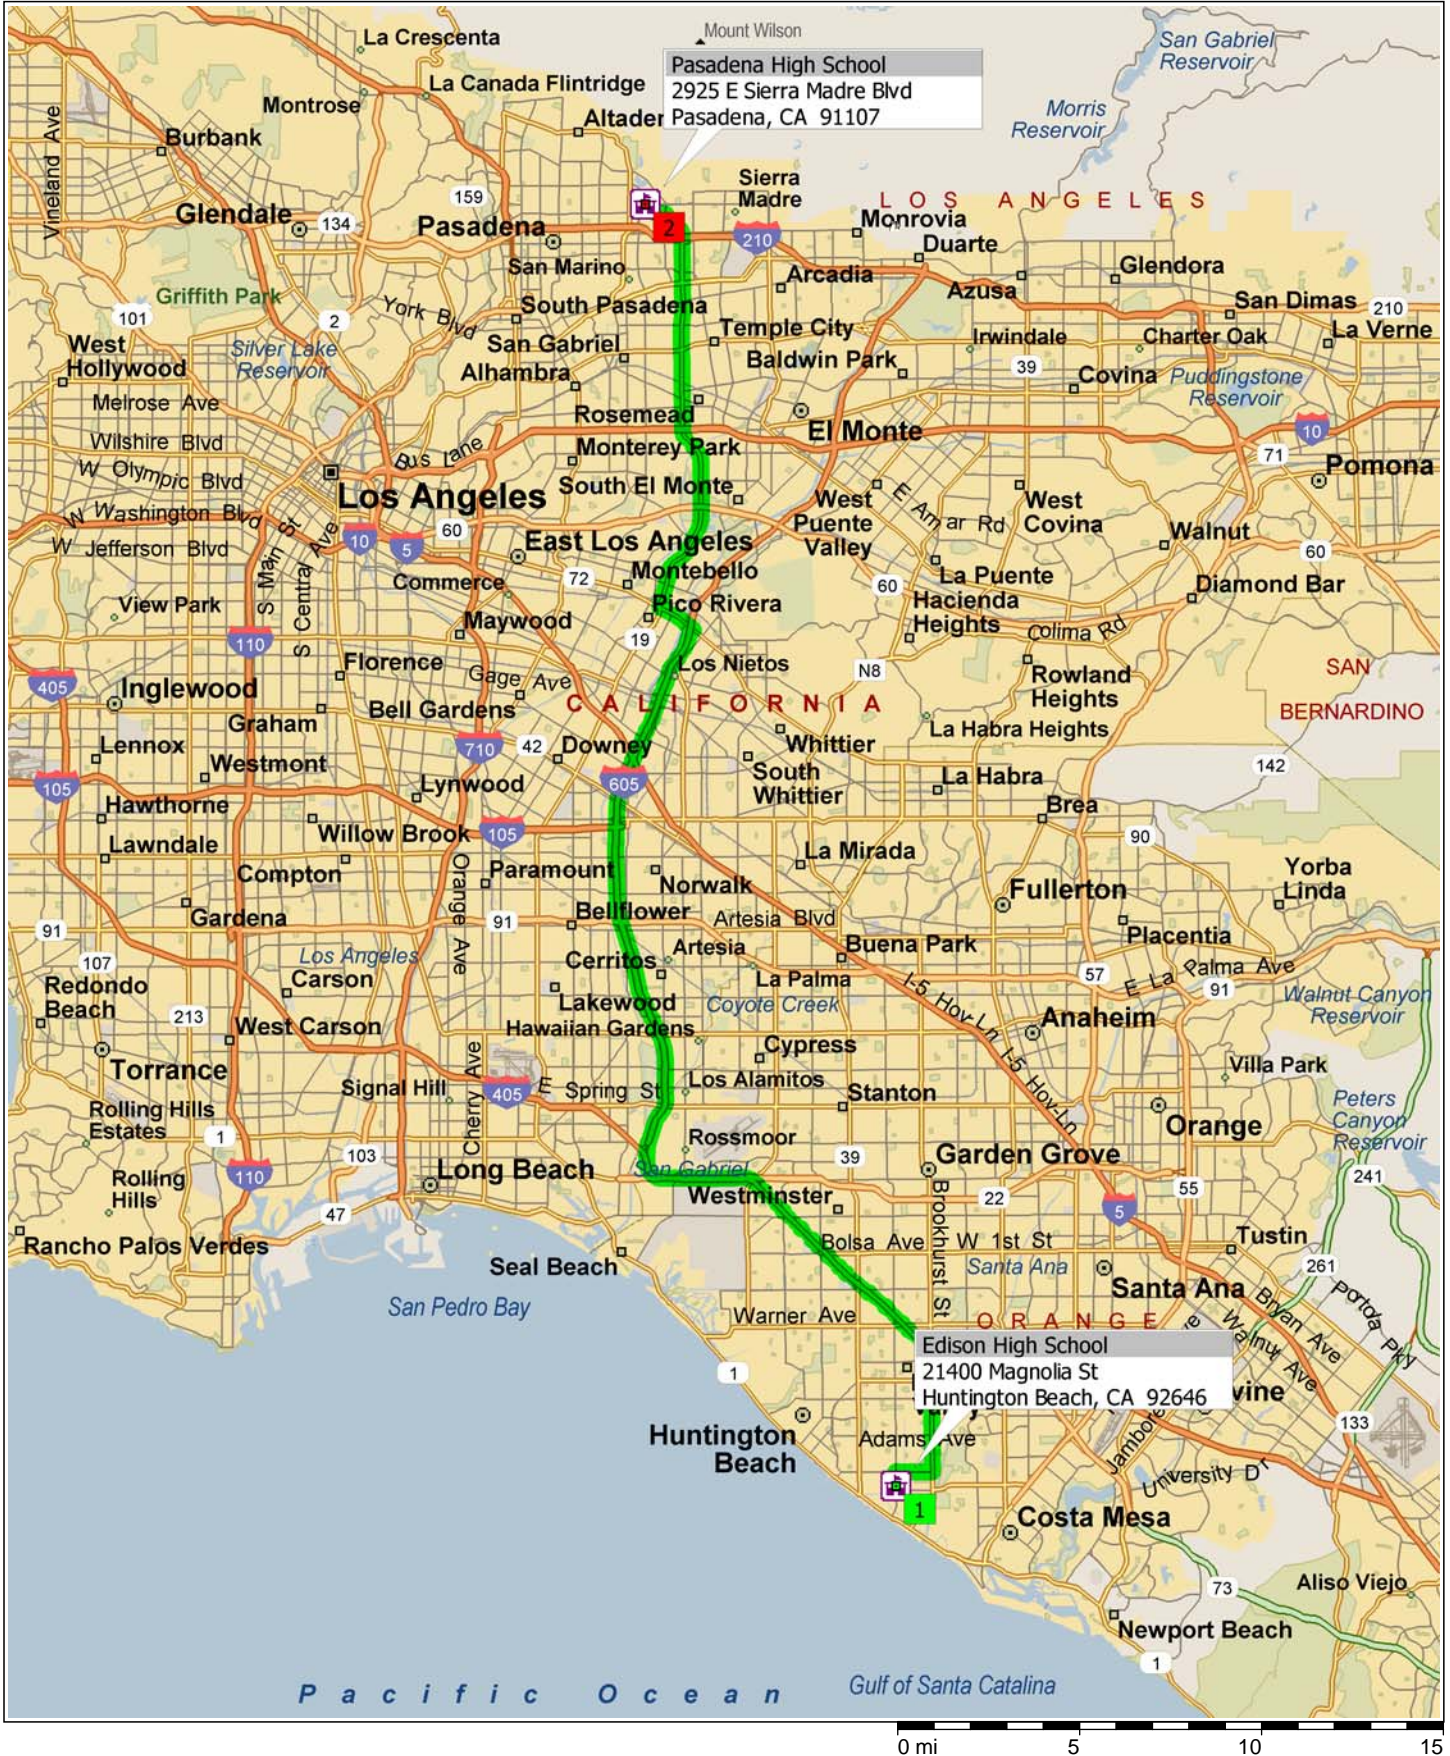

Edison High School to Pasadena High School

43.7 miles; 1 hour, 3 minutes

9:00 AM 0.0 mi
 Depart Edison High School [21400 Magnolia St, Huntington Beach, CA 92646] on Magnolia St (North) for 0.4 mi

9:01 AM 0.4 mi
 Turn RIGHT (East) onto Atlanta Ave for 1.0 mi

9:04 AM 1.4 mi
 Turn LEFT (North) onto Brookhurst St for 3.3 mi

9:09 AM 4.7 mi
 Bear RIGHT (North-East) onto Ramp for 0.2 mi towards I-405 / San Diego Fwy / Long Beach

9:10 AM 4.9 mi
 Take Ramp (LEFT) onto I-405 [San Diego Fwy] for 9.9 mi towards Freeway

9:19 AM 14.9 mi
 Take Ramp (RIGHT) onto I-605 [San Gabriel River Fwy] for 15.3 mi towards I-605

9:38 AM 30.1 mi
 Turn RIGHT onto Ramp for 0.3 mi towards Whittier Blvd / Whittier

9:39 AM 30.4 mi
 Turn LEFT (North-West) onto SR-72 [Whittier Blvd] for 1.1 mi

9:41 AM 31.5 mi
 Turn RIGHT (North) onto SR-19 [Rosemead Blvd] for 9.4 mi

9:56 AM 40.9 mi
Keep STRAIGHT onto Local road(s) for 32 yds

9:56 AM 40.9 mi
Road name changes to SR-19 [S Rosemead Blvd] for 1.2 mi