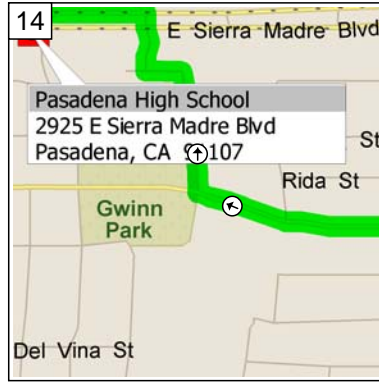

9:19 AM 14.9 mi
 Take Ramp (RIGHT) onto I-605 [San Gabriel River Fwy] for 15.3 mi towards I-605

9:38 AM 30.1 mi
 Turn RIGHT onto Ramp for 0.3 mi towards Whittier Blvd / Whittier

9:39 AM 30.4 mi
 Turn LEFT (North-West) onto SR-72 [Whittier Blvd] for 1.1 mi

9:41 AM 31.5 mi
 Turn RIGHT (North) onto SR-19 [Rosemead Blvd] for 9.4 mi

9:56 AM 40.9 mi
Keep STRAIGHT onto Local road(s) for 32 yds

9:56 AM 40.9 mi
Road name changes to SR-19 [S Rosemead Blvd] for 1.2 mi

9:58 AM 42.1 mi
Road name changes to N Rosemead Blvd for 0.9 mi

10:00 AM 43.0 mi
Road name changes to E Orange Grove Blvd for 0.3 mi

10:01 AM 43.3 mi
Turn RIGHT (North) onto Canyon Wash Dr for 0.2 mi

10:02 AM 43.5 mi
Turn RIGHT to stay on Canyon Wash Dr for 120 yds