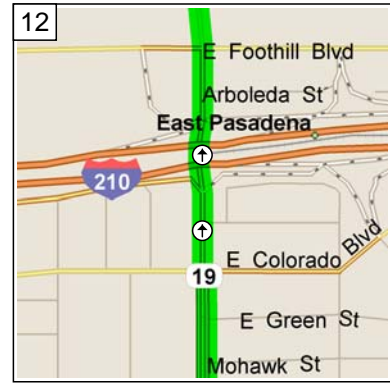

Edison High School to Pasadena High School

43.7 miles; 1 hour, 3 minutes

9:00 AM 0.0 mi
 Depart Edison High School [21400 Magnolia St, Huntington Beach, CA 92646] on Magnolia St (North) for 0.4 mi

9:01 AM 0.4 mi
 Turn RIGHT (East) onto Atlanta Ave for 1.0 mi

9:04 AM 1.4 mi
 Turn LEFT (North) onto Brookhurst St for 3.3 mi

9:09 AM 4.7 mi
 Bear RIGHT (North-East) onto Ramp for 0.2 mi towards I-405 / San Diego Fwy / Long Beach

9:10 AM 4.9 mi
 Take Ramp (LEFT) onto I-405 [San Diego Fwy] for 9.9 mi towards Freeway

9:19 AM 14.9 mi
 Take Ramp (RIGHT) onto I-605 [San Gabriel River Fwy] for 15.3 mi towards I-605

9:38 AM 30.1 mi
 Turn RIGHT onto Ramp for 0.3 mi towards Whittier Blvd / Whittier

9:39 AM 30.4 mi
 Turn LEFT (North-West) onto SR-72 [Whittier Blvd] for 1.1 mi

9:41 AM 31.5 mi
 Turn RIGHT (North) onto SR-19 [Rosemead Blvd] for 9.4 mi

9:56 AM 40.9 mi
Keep STRAIGHT onto Local road(s) for 32 yds

9:56 AM 40.9 mi
Road name changes to SR-19 [S Rosemead Blvd] for 1.2 mi