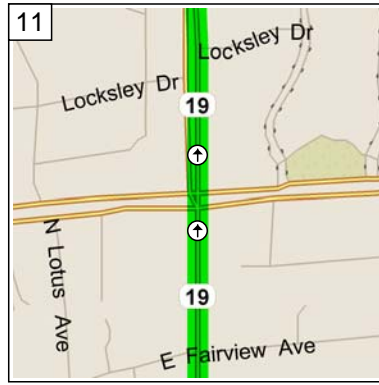

Edison High School to Pasadena High School

43.7 miles; 1 hour, 3 minutes

9:00 AM 0.0 mi
 Depart Edison High School [21400 Magnolia St, Huntington Beach, CA 92646] on Magnolia St (North) for 0.4 mi

9:01 AM 0.4 mi
 Turn RIGHT (East) onto Atlanta Ave for 1.0 mi

9:04 AM 1.4 mi
 Turn LEFT (North) onto Brookhurst St for 3.3 mi

9:09 AM 4.7 mi
 Bear RIGHT (North-East) onto Ramp for 0.2 mi towards I-405 / San Diego Fwy / Long Beach

9:10 AM 4.9 mi
 Take Ramp (LEFT) onto I-405 [San Diego Fwy] for 9.9 mi towards Freeway

9:19 AM 14.9 mi
 Take Ramp (RIGHT) onto I-605 [San Gabriel River Fwy] for 15.3 mi towards I-605

9:38 AM 30.1 mi
 Turn RIGHT onto Ramp for 0.3 mi towards Whittier Blvd / Whittier

9:39 AM 30.4 mi
 Turn LEFT (North-West) onto SR-72 [Whittier Blvd] for 1.1 mi

9:41 AM 31.5 mi
 Turn RIGHT (North) onto SR-19 [Rosemead Blvd] for 9.4 mi

9:56 AM 40.9 mi
Keep STRAIGHT onto Local road(s) for 32 yds

9:56 AM 40.9 mi
Road name changes to SR-19 [S Rosemead Blvd] for 1.2 mi