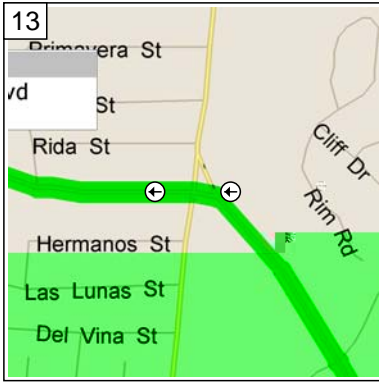

9:19 AM 14.9 mi
 Take Ramp (RIGHT) onto I-605 [San Gabriel River Fwy] for 15.3 mi towards I-605

9:38 AM 30.1 mi
 Turn RIGHT onto Ramp for 0.3 mi towards Whittier Blvd / Whittier

9:39 AM 30.4 mi
 Turn LEFT (North-West) onto SR-72 [Whittier Blvd] for 1.1 mi

9:41 AM 31.5 mi
 Turn RIGHT (North) onto SR-19 [Rosemead Blvd] for 9.4 mi

9:56 AM 40.9 mi
Keep STRAIGHT onto Local road(s) for 32 yds

9:56 AM 40.9 mi
Road name changes to SR-19 [S Rosemead Blvd] for 1.2 mi

9:58 AM 42.1 mi
Road name changes to N Rosemead Blvd for 0.9 mi

10:00 AM 43.0 mi
Road name changes to E Orange Grove Blvd for 0.3 mi

10:01 AM 43.3 mi
Turn RIGHT (North) onto Canyon Wash Dr for 0.2 mi

10:02 AM 43.5 mi
Turn RIGHT to stay on Canyon Wash Dr for 120 yds