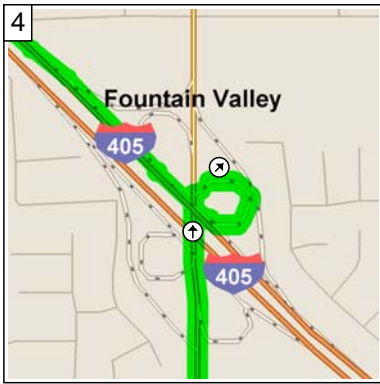

Edison High School to Pasadena High School

43.7 miles; 1 hour, 3 minutes

9:00 AM 0.0 mi
 Depart Edison High School [21400 Magnolia St, Huntington Beach, CA 92646] on Magnolia St (North) for 0.4 mi

9:01 AM 0.4 mi
 Turn RIGHT (East) onto Atlanta Ave for 1.0 mi

9:04 AM 1.4 mi
 Turn LEFT (North) onto Brookhurst St for 3.3 mi

9:09 AM 4.7 mi
 Bear RIGHT (North-East) onto Ramp for 0.2 mi towards I-405 / San Diego Fwy / Long Beach

9:10 AM 4.9 mi
 Take Ramp (LEFT) onto I-405 [San Diego Fwy] for 9.9 mi towards Freeway

9:19 AM 14.9 mi
 Take Ramp (RIGHT) onto I-605 [San Gabriel River Fwy] for 15.3 mi towards I-605

9:38 AM 30.1 mi
 Turn RIGHT onto Ramp for 0.3 mi towards Whittier Blvd / Whittier

9:39 AM 30.4 mi
 Turn LEFT (North-West) onto SR-72 [Whittier Blvd] for 1.1 mi

9:41 AM 31.5 mi
 Turn RIGHT (North) onto SR-19 [Rosemead Blvd] for 9.4 mi

9:56 AM 40.9 mi
Keep STRAIGHT onto Local road(s) for 32 yds

9:56 AM 40.9 mi
Road name changes to SR-19 [S Rosemead Blvd] for 1.2 mi