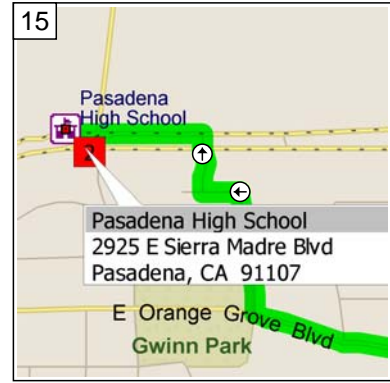

9:19 AM 14.9 mi
 Take Ramp (RIGHT) onto I-605 [San Gabriel River Fwy] for 15.3 mi towards I-605

9:38 AM 30.1 mi
 Turn RIGHT onto Ramp for 0.3 mi towards Whittier Blvd / Whittier

9:39 AM 30.4 mi
 Turn LEFT (North-West) onto SR-72 [Whittier Blvd] for 1.1 mi

9:41 AM 31.5 mi
 Turn RIGHT (North) onto SR-19 [Rosemead Blvd] for 9.4 mi

9:56 AM 40.9 mi
Keep STRAIGHT onto Local road(s) for 32 yds

9:56 AM 40.9 mi
Road name changes to SR-19 [S Rosemead Blvd] for 1.2 mi

9:58 AM 42.1 mi
Road name changes to N Rosemead Blvd for 0.9 mi

10:00 AM 43.0 mi
Road name changes to E Orange Grove Blvd for 0.3 mi

10:01 AM 43.3 mi
Turn RIGHT (North) onto Canyon Wash Dr for 0.2 mi

10:02 AM 43.5 mi
Turn RIGHT to stay on Canyon Wash Dr for 120 yds