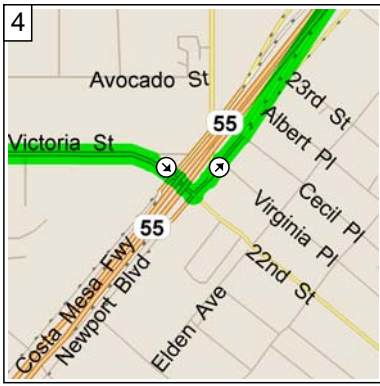

Edison High School to Saddleback Valley

19.7 miles; 27 minutes

9:00 AM 0.0 mi
 Depart Edison High School [21400 Magnolia St, Huntington Beach, CA 92646] on Magnolia St (South) for 0.1 mi

9:00 AM 0.1 mi
 Turn LEFT (East) onto Hamilton Ave for 1.1 mi

9:03 AM 1.3 mi
 Road name changes to Victoria St for 2.5 mi

9:07 AM 3.8 mi
 Turn LEFT (North-East) onto Newport Blvd for 0.1 mi

9:07 AM 3.9 mi
 Take Ramp (LEFT) onto SR-55 [Costa Mesa Fwy] for 2.8 mi towards CA-55

9:11 AM 6.7 mi
 Take Ramp (RIGHT) onto I-405 [San Diego Fwy] for 9.0 mi towards I-405 / San Diego

9:20 AM 15.7 mi
 Merge onto I-5 [San Diego Fwy] for 2.1 mi

9:22 AM 17.8 mi
 Turn RIGHT onto Ramp for 0.2 mi towards El Toro Rd

9:26 AM 19.7 mi
 Turn LEFT (East) onto Moor Ave for 54 yds

9:27 AM 19.7 mi
 Arrive Los Alisos Intermediate School [25171 Moor Ave, Mission Viejo, CA 92691]