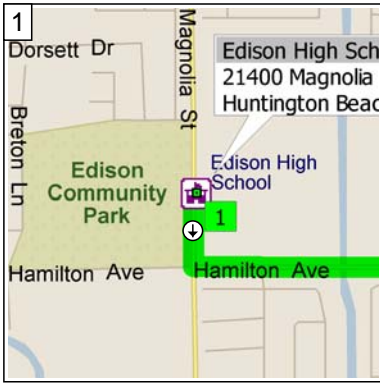

Edison High School to Saddleback Valley

19.7 miles; 27 minutes

9:00 AM 0.0 mi
 Depart Edison High School [21400 Magnolia St, Huntington Beach, CA 92646] on Magnolia St (South) for 0.1 mi

9:00 AM 0.1 mi
 Turn LEFT (East) onto Hamilton Ave for 1.1 mi

9:03 AM 1.3 mi
 Road name changes to Victoria St for 2.5 mi

9:07 AM 3.8 mi
 Turn LEFT (North-East) onto Newport Blvd for 0.1 mi

9:07 AM 3.9 mi
 Take Ramp (LEFT) onto SR-55 [Costa Mesa Fwy] for 2.8 mi towards CA-55

9:11 AM 6.7 mi
 Take Ramp (RIGHT) onto I-405 [San Diego Fwy] for 9.0 mi towards I-405 / San Diego

9:20 AM 15.7 mi
 Merge onto I-5 [San Diego Fwy] for 2.1 mi

9:22 AM 17.8 mi
 Turn RIGHT onto Ramp for 0.2 mi towards El Toro Rd

9:26 AM 19.7 mi
 Turn LEFT (East) onto Moor Ave for 54 yds

9:27 AM 19.7 mi
 Arrive Los Alisos Intermediate School [25171 Moor Ave, Mission Viejo, CA 92691]