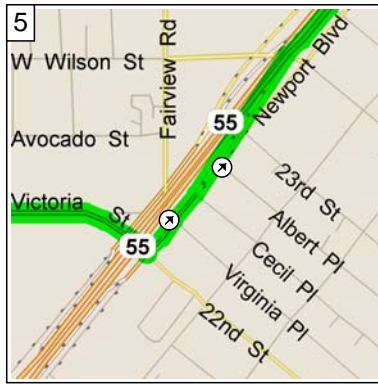

Edison High School to Saddleback Valley

19.7 miles; 27 minutes

9:00 AM 0.0 mi
 Depart Edison High School [21400 Magnolia St, Huntington Beach, CA 92646] on Magnolia St (South) for 0.1 mi

9:00 AM 0.1 mi
 Turn LEFT (East) onto Hamilton Ave for 1.1 mi

9:03 AM 1.3 mi
 Road name changes to Victoria St for 2.5 mi

9:07 AM 3.8 mi
 Turn LEFT (North-East) onto Newport Blvd for 0.1 mi

9:07 AM 3.9 mi
 Take Ramp (LEFT) onto SR-55 [Costa Mesa Fwy] for 2.8 mi towards CA-55

9:11 AM 6.7 mi
 Take Ramp (RIGHT) onto I-405 [San Diego Fwy] for 9.0 mi towards I-405 / San Diego

9:20 AM 15.7 mi
 Merge onto I-5 [San Diego Fwy] for 2.1 mi

9:22 AM 17.8 mi
 Turn RIGHT onto Ramp for 0.2 mi towards El Toro Rd

9:26 AM 19.7 mi
 Turn LEFT (East) onto Moor Ave for 54 yds

9:27 AM 19.7 mi
 Arrive Los Alisos Intermediate School [25171 Moor Ave, Mission Viejo, CA 92691]