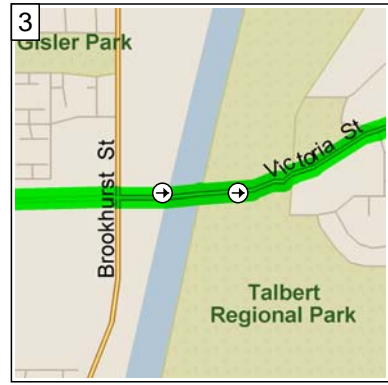

Edison High School to Saddleback Valley

19.7 miles; 27 minutes

9:00 AM 0.0 mi
 Depart Edison High School [21400 Magnolia St, Huntington Beach, CA 92646] on Magnolia St (South) for 0.1 mi

9:00 AM 0.1 mi
 Turn LEFT (East) onto Hamilton Ave for 1.1 mi

9:03 AM 1.3 mi
 Road name changes to Victoria St for 2.5 mi

9:07 AM 3.8 mi
 Turn LEFT (North-East) onto Newport Blvd for 0.1 mi

9:07 AM 3.9 mi
 Take Ramp (LEFT) onto SR-55 [Costa Mesa Fwy] for 2.8 mi towards CA-55

9:11 AM 6.7 mi
 Take Ramp (RIGHT) onto I-405 [San Diego Fwy] for 9.0 mi towards I-405 / San Diego

9:20 AM 15.7 mi
 Merge onto I-5 [San Diego Fwy] for 2.1 mi

9:22 AM 17.8 mi
 Turn RIGHT onto Ramp for 0.2 mi towards El Toro Rd

9:26 AM 19.7 mi
 Turn LEFT (East) onto Moor Ave for 54 yds

9:27 AM 19.7 mi
 Arrive Los Alisos Intermediate School [25171 Moor Ave, Mission Viejo, CA 92691]