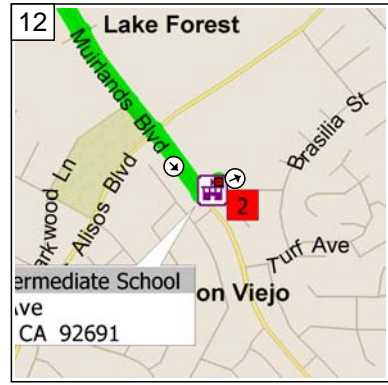

9:03 AM 1.3 mi
 Road name changes to Victoria St for 2.5 mi

9:07 AM 3.8 mi
 Turn LEFT (North-East) onto Newport Blvd for 0.1 mi

9:07 AM 3.9 mi
 Take Ramp (LEFT) onto SR-55 [Costa Mesa Fwy] for 2.8 mi towards CA-55

9:11 AM 6.7 mi
 Take Ramp (RIGHT) onto I-405 [San Diego Fwy] for 9.0 mi towards I-405 / San Diego

9:20 AM 15.7 mi
 Merge onto I-5 [San Diego Fwy] for 2.1 mi

9:22 AM 17.8 mi
 Turn RIGHT onto Ramp for 0.2 mi towards El Toro Rd

9:22 AM 18.0 mi
 Turn LEFT (South-East) onto Avenida de la Carlota for 0.1 mi

9:22 AM 18.1 mi
 Turn LEFT (North-East) onto El Toro Rd for 0.9 mi

9:24 AM 19.0 mi
 Turn RIGHT (South-East) onto Muirlands Blvd for 0.6 mi

9:26 AM 19.7 mi
 Turn LEFT (East) onto Moor Ave for 54 yds

9:27 AM 19.7 mi
 Arrive Los Alisos Intermediate School [25171 Moor Ave, Mission Viejo, CA 92691]