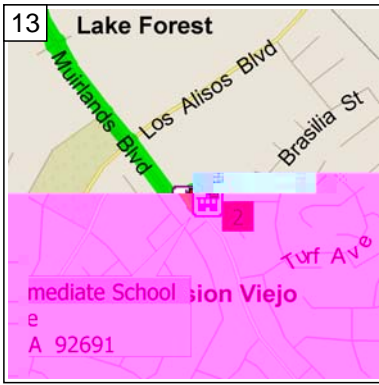

9:11 AM 6.7 mi
 Take Ramp (RIGHT) onto I-405 [San Diego Fwy] for 9.0 mi towards I-405 / San Diego

9:20 AM 15.7 mi
 Merge onto I-5 [San Diego Fwy] for 2.1 mi

9:22 AM 17.8 mi
 Turn RIGHT onto Ramp for 0.2 mi towards El Toro Rd

9:22 AM 18.0 mi
 Turn LEFT (South-East) onto Avenida de la Carlota for 0.1 mi

9:22 AM 18.1 mi
 Turn LEFT (North-East) onto El Toro Rd for 0.9 mi

9:24 AM 19.0 mi
 Turn RIGHT (South-East) onto Muirlands Blvd for 0.6 mi

9:26 AM 19.7 mi
 Turn LEFT (East) onto Moor Ave for 54 yds

9:27 AM 19.7 mi
 Arrive Los Alisos Intermediate School [25171 Moor Ave, Mission Viejo, CA 92691]