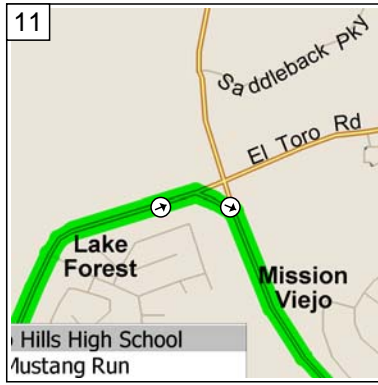

9:00 AM 0.1 mi  
 Turn LEFT (East) onto Hamilton Ave for 1.1 mi

9:03 AM 1.3 mi  
 Road name changes to Victoria St for 2.5 mi

9:07 AM 3.8 mi  
 Turn LEFT (North-East) onto Newport Blvd for 0.1 mi

9:07 AM 3.9 mi  
 Take Ramp (LEFT) onto SR-55 [Costa Mesa Fwy] for 2.8 mi towards CA-55

9:11 AM 6.7 mi  
 Take Ramp (RIGHT) onto I-405 [San Diego Fwy] for 9.0 mi towards I-405 / San Diego

9:20 AM 15.7 mi  
 Merge onto I-5 [San Diego Fwy] for 2.1 mi

9:22 AM 17.8 mi  
 Turn RIGHT onto Ramp for 0.2 mi towards El Toro Rd

9:22 AM 18.0 mi  
 Turn LEFT (South-East) onto Avenida de la Carlota for 0.1 mi

9:22 AM 18.1 mi  
 Turn LEFT (North-East) onto El Toro Rd for 4.7 mi

9:30 AM 22.8 mi  
 Bear RIGHT (East) onto Local road(s) for 120 yds

9:33 AM 23.6 mi  
 Arrive Trabuco Hills High School [27501 Mustang Run, Mission Viejo, CA 92691]