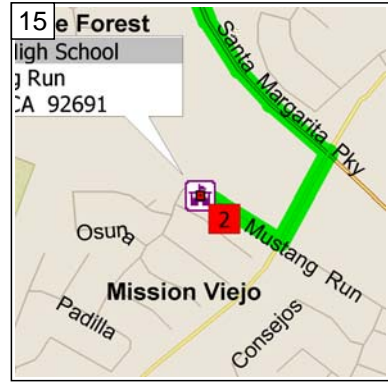

9:11 AM 6.7 mi  
 Take Ramp (RIGHT) onto I-405 [San Diego Fwy] for 9.0 mi towards I-405 / San Diego

9:20 AM 15.7 mi  
 Merge onto I-5 [San Diego Fwy] for 2.1 mi

9:22 AM 17.8 mi  
 Turn RIGHT onto Ramp for 0.2 mi towards El Toro Rd

9:22 AM 18.0 mi  
 Turn LEFT (South-East) onto Avenida de la Carlota for 0.1 mi

9:22 AM 18.1 mi  
 Turn LEFT (North-East) onto El Toro Rd for 4.7 mi

9:30 AM 22.8 mi  
 Bear RIGHT (East) onto Local road(s) for 120 yds

9:30 AM 22.8 mi  
 Bear RIGHT (South) onto Santa Margarita Pky for 0.4 mi

9:31 AM 23.3 mi  
 Turn RIGHT (South) onto Los Alisos Blvd for 0.1 mi

9:32 AM 23.4 mi  
 Turn RIGHT (West) onto Mustang Run [Cordova Rd] for 0.1 mi

9:33 AM 23.6 mi  
 Arrive Trabuco Hills High School [27501 Mustang Run, Mission Viejo, CA 92691]