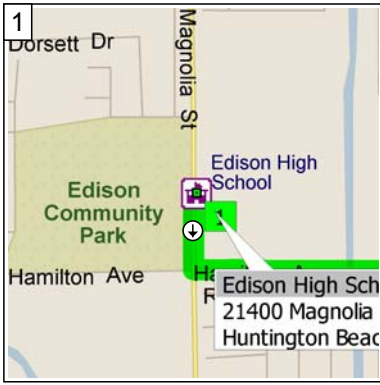

# Edison High School to Santa Margarita 1 and 2

23.6 miles; 33 minutes

0 mi 2 4 6 8

9:00 AM 0.0 mi  
 Depart Edison High School [21400 Magnolia St, Huntington Beach, CA 92646] on Magnolia St (South) for 0.1 mi

9:00 AM 0.1 mi  
 Turn LEFT (East) onto Hamilton Ave for 1.1 mi

9:03 AM 1.3 mi  
 Road name changes to Victoria St for 2.5 mi

9:07 AM 3.8 mi  
 Turn LEFT (North-East) onto Newport Blvd for 0.1 mi

9:07 AM 3.9 mi  
 Take Ramp (LEFT) onto SR-55 [Costa Mesa Fwy] for 2.8 mi towards CA-55

9:11 AM 6.7 mi  
 Take Ramp (RIGHT) onto I-405 [San Diego Fwy] for 9.0 mi towards I-405 / San Diego

9:20 AM 15.7 mi  
 Merge onto I-5 [San Diego Fwy] for 2.1 mi

9:22 AM 17.8 mi  
 Turn RIGHT onto Ramp for 0.2 mi towards El Toro Rd

9:22 AM 18.0 mi  
 Turn LEFT (South-East) onto Avenida de la Carlota for 0.1 mi

9:22 AM 18.1 mi  
 Turn LEFT (North-East) onto El Toro Rd for 4.7 mi

9:30 AM 22.8 mi  
 Bear RIGHT (East) onto Local road(s) for 120 yds