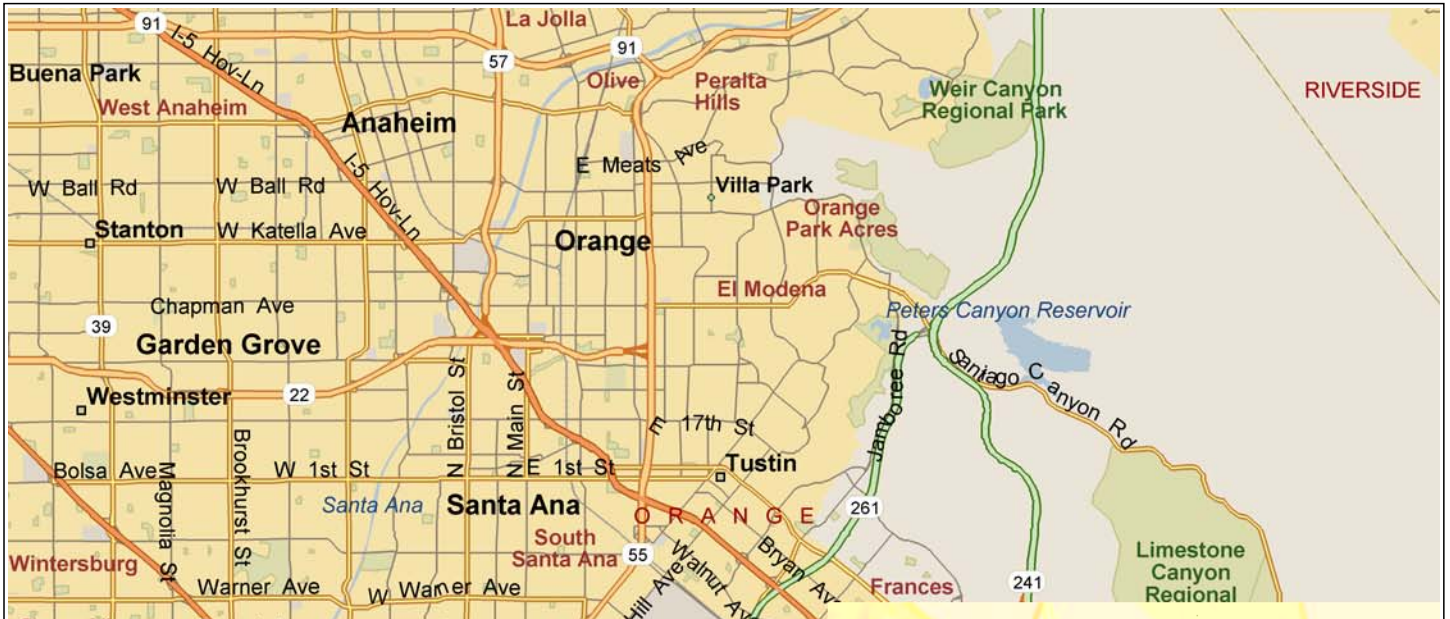

# Edison High School to Santa Margarita 1 and 2

23.6 miles; 33 minutes

0 mi 2 4 6 8

9:00 AM 0.0 mi  
 Depart Edison High School [21400 Magnolia St, Huntington Beach, CA 92646] on Magnolia St (South) for 0.1 mi

9:00 AM 0.1 mi  
 Turn LEFT (East) onto Hamilton Ave for 1.1 mi

9:03 AM 1.3 mi  
 Road name changes to Victoria St for 2.5 mi

9:07 AM 3.8 mi  
 Turn LEFT (North-East) onto Newport Blvd for 0.1 mi

9:07 AM 3.9 mi  
 Take Ramp (LEFT) onto SR-55 [Costa Mesa Fwy] for 2.8 mi towards CA-55

9:11 AM 6.7 mi  
 Take Ramp (RIGHT) onto I-405 [San Diego Fwy] for 9.0 mi towards I-405 / San Diego

9:20 AM 15.7 mi  
 Merge onto I-5 [San Diego Fwy] for 2.1 mi

9:22 AM 17.8 mi  
 Turn RIGHT onto Ramp for 0.2 mi towards El Toro Rd

9:22 AM 18.0 mi  
 Turn LEFT (South-East) onto Avenida de la Carlota for 0.1 mi

9:22 AM 18.1 mi  
 Turn LEFT (North-East) onto El Toro Rd for 4.7 mi

9:30 AM 22.8 mi  
 Bear RIGHT (East) onto Local road(s) for 120 yds