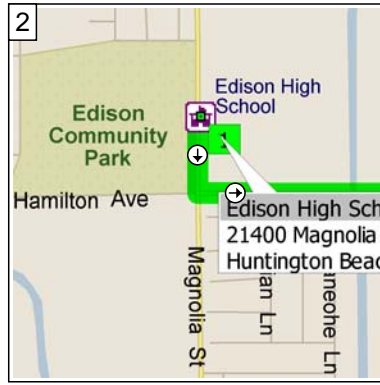

# Edison High School to Santa Margarita 1 and 2

23.6 miles; 33 minutes

0 mi 2 4 6 8

9:00 AM 0.0 mi  
 Depart Edison High School [21400 Magnolia St, Huntington Beach, CA 92646] on Magnolia St (South) for 0.1 mi

9:00 AM 0.1 mi  
 Turn LEFT (East) onto Hamilton Ave for 1.1 mi

9:03 AM 1.3 mi  
 Road name changes to Victoria St for 2.5 mi

9:07 AM 3.8 mi  
 Turn LEFT (North-East) onto Newport Blvd for 0.1 mi

9:07 AM 3.9 mi  
 Take Ramp (LEFT) onto SR-55 [Costa Mesa Fwy] for 2.8 mi towards CA-55

9:11 AM 6.7 mi  
 Take Ramp (RIGHT) onto I-405 [San Diego Fwy] for 9.0 mi towards I-405 / San Diego

9:20 AM 15.7 mi  
 Merge onto I-5 [San Diego Fwy] for 2.1 mi

9:22 AM 17.8 mi  
 Turn RIGHT onto Ramp for 0.2 mi towards El Toro Rd

9:22 AM 18.0 mi  
 Turn LEFT (South-East) onto Avenida de la Carlota for 0.1 mi

9:22 AM 18.1 mi  
 Turn LEFT (North-East) onto El Toro Rd for 4.7 mi

9:30 AM 22.8 mi  
 Bear RIGHT (East) onto Local road(s) for 120 yds