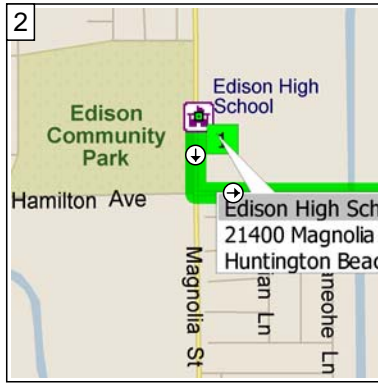

# Edison High School to Santa Margarita 1 and 2

23.6 miles; 33 minutes

0 mi 2 4 6 8

9:00 AM 0.0 mi  
 Depart Edison High School [21400 Magnolia St, Huntington Beach, CA 92646] on Magnolia St (South) for 0.1 mi

9:00 AM 0.1 mi  
 Turn LEFT (East) onto Hamilton Ave for 1.1 mi

9:03 AM 1.3 mi  
 Road name changes to Victoria St for 2.5 mi

9:07 AM 3.8 mi  
 Turn LEFT (North-East) onto Newport Blvd for 0.1 mi

9:07 AM 3.9 mi  
 Take Ramp (LEFT) onto SR-55 [Costa Mesa Fwy] for 2.8 mi towards CA-55

9:11 AM 6.7 mi  
 Take Ramp (RIGHT) onto I-405 [San Diego Fwy] for 9.0 mi towards I-405 / San Diego

9:20 AM 15.7 mi  
 Merge onto I-5 [San Diego Fwy] for 2.1 mi

9:22 AM 17.8 mi  
 Turn RIGHT onto Ramp for 0.2 mi towards El Toro Rd

9:22 AM 18.0 mi  
 Turn LEFT (South-East) onto Avenida de la Carlota for 0.1 mi

9:22 AM 18.1 mi  
 Turn LEFT (North-East) onto El Toro Rd for 4.7 mi

9:30 AM 22.8 mi  
 Bear RIGHT (East) onto Local road(s) for 120 yds