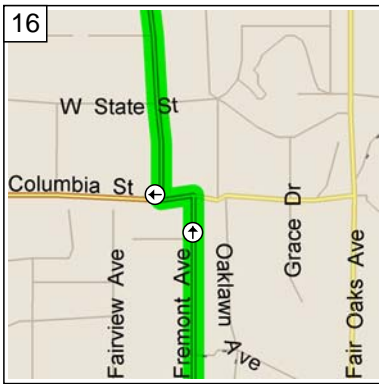

9:19 AM 14.9 mi
 Take Ramp (RIGHT) onto I-605 [San Gabriel River Fwy] for 10.9 mi towards I-605

9:33 AM 25.7 mi
 Turn RIGHT onto Ramp for 0.1 mi towards I-5 / Santa Ana Fwy / Los Angeles / Santa Ana

9:33 AM 25.9 mi
 Keep LEFT to stay on Ramp for 0.4 mi towards I-5 / Santa Ana Fwy / Los Angeles / Santa Ana

9:34 AM 26.3 mi
 Take Ramp (LEFT) onto I-5 [Santa Ana Fwy] for 7.1 mi towards I-5 / Santa Ana Fwy / Los Angeles

10
9:43 AM 33.3 mi
Take Ramp (LEFT) onto I-710 [Long Beach Fwy] for 4.2 mi towards I-710 / Long Beach Fwy North / Pasadena

11
9:48 AM 37.5 mi
Turn off onto Ramp for 0.2 mi towards Valley Blvd

12
9:48 AM 37.7 mi
Turn RIGHT (East) onto W Valley Blvd for 0.5 mi

13
9:49 AM 38.3 mi
Turn LEFT (North) onto S Fremont Ave for 1.3 mi

14
9:51 AM 39.5 mi
Road name changes to Local road(s) for 32 yds

15
9:51 AM 39.5 mi
Road name changes to (N) Fremont Ave for 2.0 mi

16
9:54 AM 41.5 mi
Turn LEFT (West) onto Columbia St, then immediately turn RIGHT (North) onto S Pasadena Ave for 1.1 mi