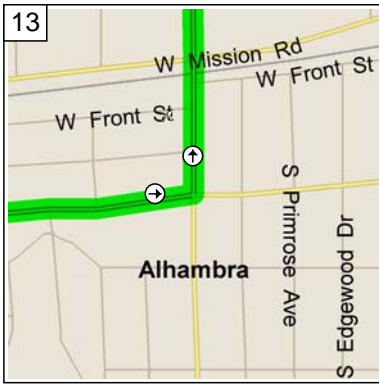

9:04 AM 1.4 mi
 Turn LEFT (North) onto Brookhurst St for 3.3 mi

9:09 AM 4.7 mi
 Bear RIGHT (North-East) onto Ramp for 0.2 mi towards I-405 / San Diego Fwy / Long Beach

9:10 AM 4.9 mi
 Take Ramp (LEFT) onto I-405 [San Diego Fwy] for 9.9 mi towards Freeway

9:19 AM 14.9 mi
 Take Ramp (RIGHT) onto I-605 [San Gabriel River Fwy] for 10.9 mi towards I-605

9:33 AM 25.7 mi
 Turn RIGHT onto Ramp for 0.1 mi towards I-5 / Santa Ana Fwy / Los Angeles / Santa Ana

9:33 AM 25.9 mi
 Keep LEFT to stay on Ramp for 0.4 mi towards I-5 / Santa Ana Fwy / Los Angeles / Santa Ana

9:34 AM 26.3 mi
 Take Ramp (LEFT) onto I-5 [Santa Ana Fwy] for 7.1 mi towards I-5 / Santa Ana Fwy / Los Angeles

10
9:43 AM 33.3 mi
Take Ramp (LEFT) onto I-710 [Long Beach Fwy] for 4.2 mi towards I-710 / Long Beach Fwy North / Pasadena

11
9:48 AM 37.5 mi
Turn off onto Ramp for 0.2 mi towards Valley Blvd

12
9:48 AM 37.7 mi
Turn RIGHT (East) onto W Valley Blvd for 0.5 mi

13
9:49 AM 38.3 mi
Turn LEFT (North) onto S Fremont Ave for 1.3 mi