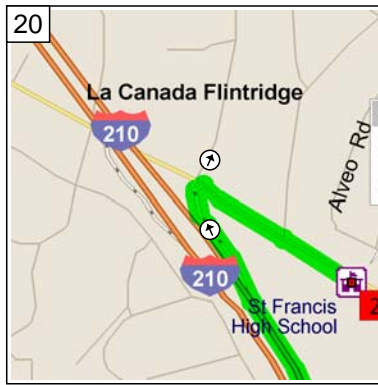

11
9:48 AM 37.5 mi
Turn off onto Ramp for 0.2 mi towards Valley Blvd

12
9:48 AM 37.7 mi
Turn RIGHT (East) onto W Valley Blvd for 0.5 mi

13
9:49 AM 38.3 mi
Turn LEFT (North) onto S Fremont Ave for 1.3 mi

14
9:51 AM 39.5 mi
Road name changes to Local road(s) for 32 yds

15
9:51 AM 39.5 mi
Road name changes to (N) Fremont Ave for 2.0 mi

16
9:54 AM 41.5 mi
Turn LEFT (West) onto Columbia St, then immediately turn RIGHT (North) onto S Pasadena Ave for 1.1 mi

17
9:56 AM 42.6 mi
Keep LEFT onto Ramp for 0.5 mi towards I-210

18
9:57 AM 43.0 mi
Take Ramp (LEFT) onto I-210 [Foothill Fwy] for 4.1 mi towards I-210 W / San Fernando

10:01 AM 47.1 mi
Turn RIGHT onto Ramp for 0.1 mi towards Foothill Blvd