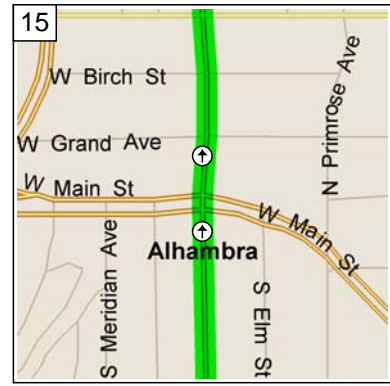

9:19 AM 14.9 mi
 Take Ramp (RIGHT) onto I-605 [San Gabriel River Fwy] for 10.9 mi towards I-605

9:33 AM 25.7 mi
 Turn RIGHT onto Ramp for 0.1 mi towards I-5 / Santa Ana Fwy / Los Angeles / Santa Ana

9:33 AM 25.9 mi
 Keep LEFT to stay on Ramp for 0.4 mi towards I-5 / Santa Ana Fwy / Los Angeles / Santa Ana

9:34 AM 26.3 mi
 Take Ramp (LEFT) onto I-5 [Santa Ana Fwy] for 7.1 mi towards I-5 / Santa Ana Fwy / Los Angeles

10
9:43 AM 33.3 mi
Take Ramp (LEFT) onto I-710 [Long Beach Fwy] for 4.2 mi towards I-710 / Long Beach Fwy North / Pasadena

11
9:48 AM 37.5 mi
Turn off onto Ramp for 0.2 mi towards Valley Blvd

12
9:48 AM 37.7 mi
Turn RIGHT (East) onto W Valley Blvd for 0.5 mi

13
9:49 AM 38.3 mi
Turn LEFT (North) onto S Fremont Ave for 1.3 mi

14
9:51 AM 39.5 mi
Road name changes to Local road(s) for 32 yds

15
9:51 AM 39.5 mi
Road name changes to (N) Fremont Ave for 2.0 mi

16
9:54 AM 41.5 mi
Turn LEFT (West) onto Columbia St, then immediately turn RIGHT (North) onto S Pasadena Ave for 1.1 mi