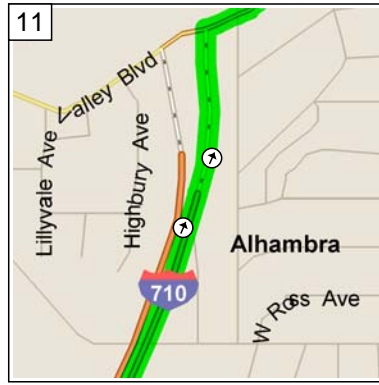

9:04 AM 1.4 mi
 Turn LEFT (North) onto Brookhurst St for 3.3 mi

9:09 AM 4.7 mi
 Bear RIGHT (North-East) onto Ramp for 0.2 mi towards I-405 / San Diego Fwy / Long Beach

9:10 AM 4.9 mi
 Take Ramp (LEFT) onto I-405 [San Diego Fwy] for 9.9 mi towards Freeway

9:19 AM 14.9 mi
 Take Ramp (RIGHT) onto I-605 [San Gabriel River Fwy] for 10.9 mi towards I-605

9:33 AM 25.7 mi
 Turn RIGHT onto Ramp for 0.1 mi towards I-5 / Santa Ana Fwy / Los Angeles / Santa Ana

9:33 AM 25.9 mi
 Keep LEFT to stay on Ramp for 0.4 mi towards I-5 / Santa Ana Fwy / Los Angeles / Santa Ana

9:34 AM 26.3 mi
 Take Ramp (LEFT) onto I-5 [Santa Ana Fwy] for 7.1 mi towards I-5 / Santa Ana Fwy / Los Angeles

10
9:43 AM 33.3 mi
Take Ramp (LEFT) onto I-710 [Long Beach Fwy] for 4.2 mi towards I-710 / Long Beach Fwy North / Pasadena

11
9:48 AM 37.5 mi
Turn off onto Ramp for 0.2 mi towards Valley Blvd

12
9:48 AM 37.7 mi
Turn RIGHT (East) onto W Valley Blvd for 0.5 mi

13
9:49 AM 38.3 mi
Turn LEFT (North) onto S Fremont Ave for 1.3 mi