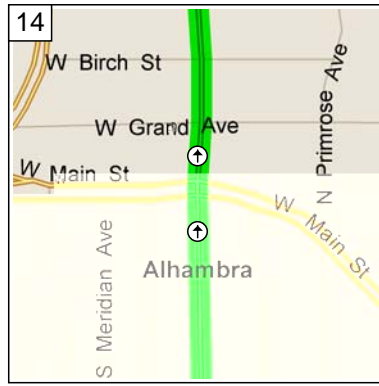

9:19 AM 14.9 mi
 Take Ramp (RIGHT) onto I-605 [San Gabriel River Fwy] for 10.9 mi towards I-605

9:33 AM 25.7 mi
 Turn RIGHT onto Ramp for 0.1 mi towards I-5 / Santa Ana Fwy / Los Angeles / Santa Ana

9:33 AM 25.9 mi
 Keep LEFT to stay on Ramp for 0.4 mi towards I-5 / Santa Ana Fwy / Los Angeles / Santa Ana

9:34 AM 26.3 mi
 Take Ramp (LEFT) onto I-5 [Santa Ana Fwy] for 7.1 mi towards I-5 / Santa Ana Fwy / Los Angeles

10
9:43 AM 33.3 mi
Take Ramp (LEFT) onto I-710 [Long Beach Fwy] for 4.2 mi towards I-710 / Long Beach Fwy North / Pasadena

11
9:48 AM 37.5 mi
Turn off onto Ramp for 0.2 mi towards Valley Blvd

12
9:48 AM 37.7 mi
Turn RIGHT (East) onto W Valley Blvd for 0.5 mi

13
9:49 AM 38.3 mi
Turn LEFT (North) onto S Fremont Ave for 1.3 mi

14
9:51 AM 39.5 mi
Road name changes to Local road(s) for 32 yds

15
9:51 AM 39.5 mi
Road name changes to (N) Fremont Ave for 2.0 mi

16
9:54 AM 41.5 mi
Turn LEFT (West) onto Columbia St, then immediately turn RIGHT (North) onto S Pasadena Ave for 1.1 mi