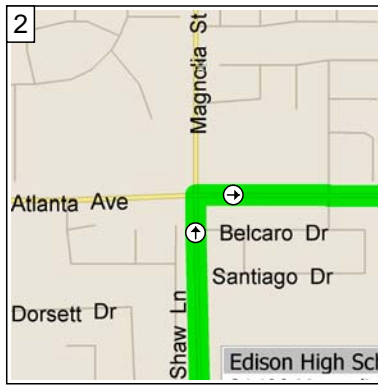

Edison High School to St Francis High School

47.5 miles; 1 hour, 2 minutes

9:00 AM 0.0 mi
 Depart Edison High School [21400 Magnolia St, Huntington Beach, CA 92646] on Magnolia St (North) for 0.4 mi

9:01 AM 0.4 mi
 Turn RIGHT (East) onto Atlanta Ave for 1.0 mi

9:04 AM 1.4 mi
 Turn LEFT (North) onto Brookhurst St for 3.3 mi

9:09 AM 4.7 mi
 Bear RIGHT (North-East) onto Ramp for 0.2 mi towards I-405 / San Diego Fwy / Long Beach

9:10 AM 4.9 mi
 Take Ramp (LEFT) onto I-405 [San Diego Fwy] for 9.9 mi towards Freeway

9:19 AM 14.9 mi
 Take Ramp (RIGHT) onto I-605 [San Gabriel River Fwy] for 10.9 mi towards I-605

9:33 AM 25.7 mi
 Turn RIGHT onto Ramp for 0.1 mi towards I-5 / Santa Ana Fwy / Los Angeles / Santa Ana

9:33 AM 25.9 mi
 Keep LEFT to stay on Ramp for 0.4 mi towards I-5 / Santa Ana Fwy / Los Angeles / Santa Ana

14
9:51 AM 39.5 mi
Road name changes to Local road(s) for 32 yds

15
9:51 AM 39.5 mi
Road name changes to (N) Fremont Ave for 2.0 mi

16
9:54 AM 41.5 mi
Turn LEFT (West) onto Columbia St, then immediately turn RIGHT (North) onto S Pasadena Ave for 1.1 mi