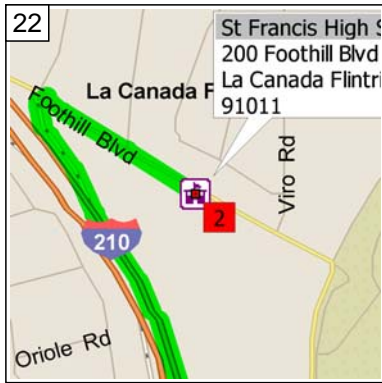

11
9:48 AM 37.5 mi
Turn off onto Ramp for 0.2 mi towards Valley Blvd

12
9:48 AM 37.7 mi
Turn RIGHT (East) onto W Valley Blvd for 0.5 mi

13
9:49 AM 38.3 mi
Turn LEFT (North) onto S Fremont Ave for 1.3 mi

17
9:56 AM 42.6 mi
Keep LEFT onto Ramp for 0.5 mi towards I-210

18
9:57 AM 43.0 mi
Take Ramp (LEFT) onto I-210 [Foothill Fwy] for 4.1 mi towards I-210 W / San Fernando

10:01 AM 47.1 mi
Turn RIGHT onto Ramp for 0.1 mi towards Foothill Blvd

10:01 AM 47.3 mi
Keep RIGHT to stay on Ramp for 32 yds

10:01 AM 47.3 mi
Turn RIGHT (South-East) onto Foothill Blvd for 0.2 mi

10:02 AM 47.5 mi
Arrive St Francis High School [200 Foothill Blvd, La Canada Flintridge, CA 91011]