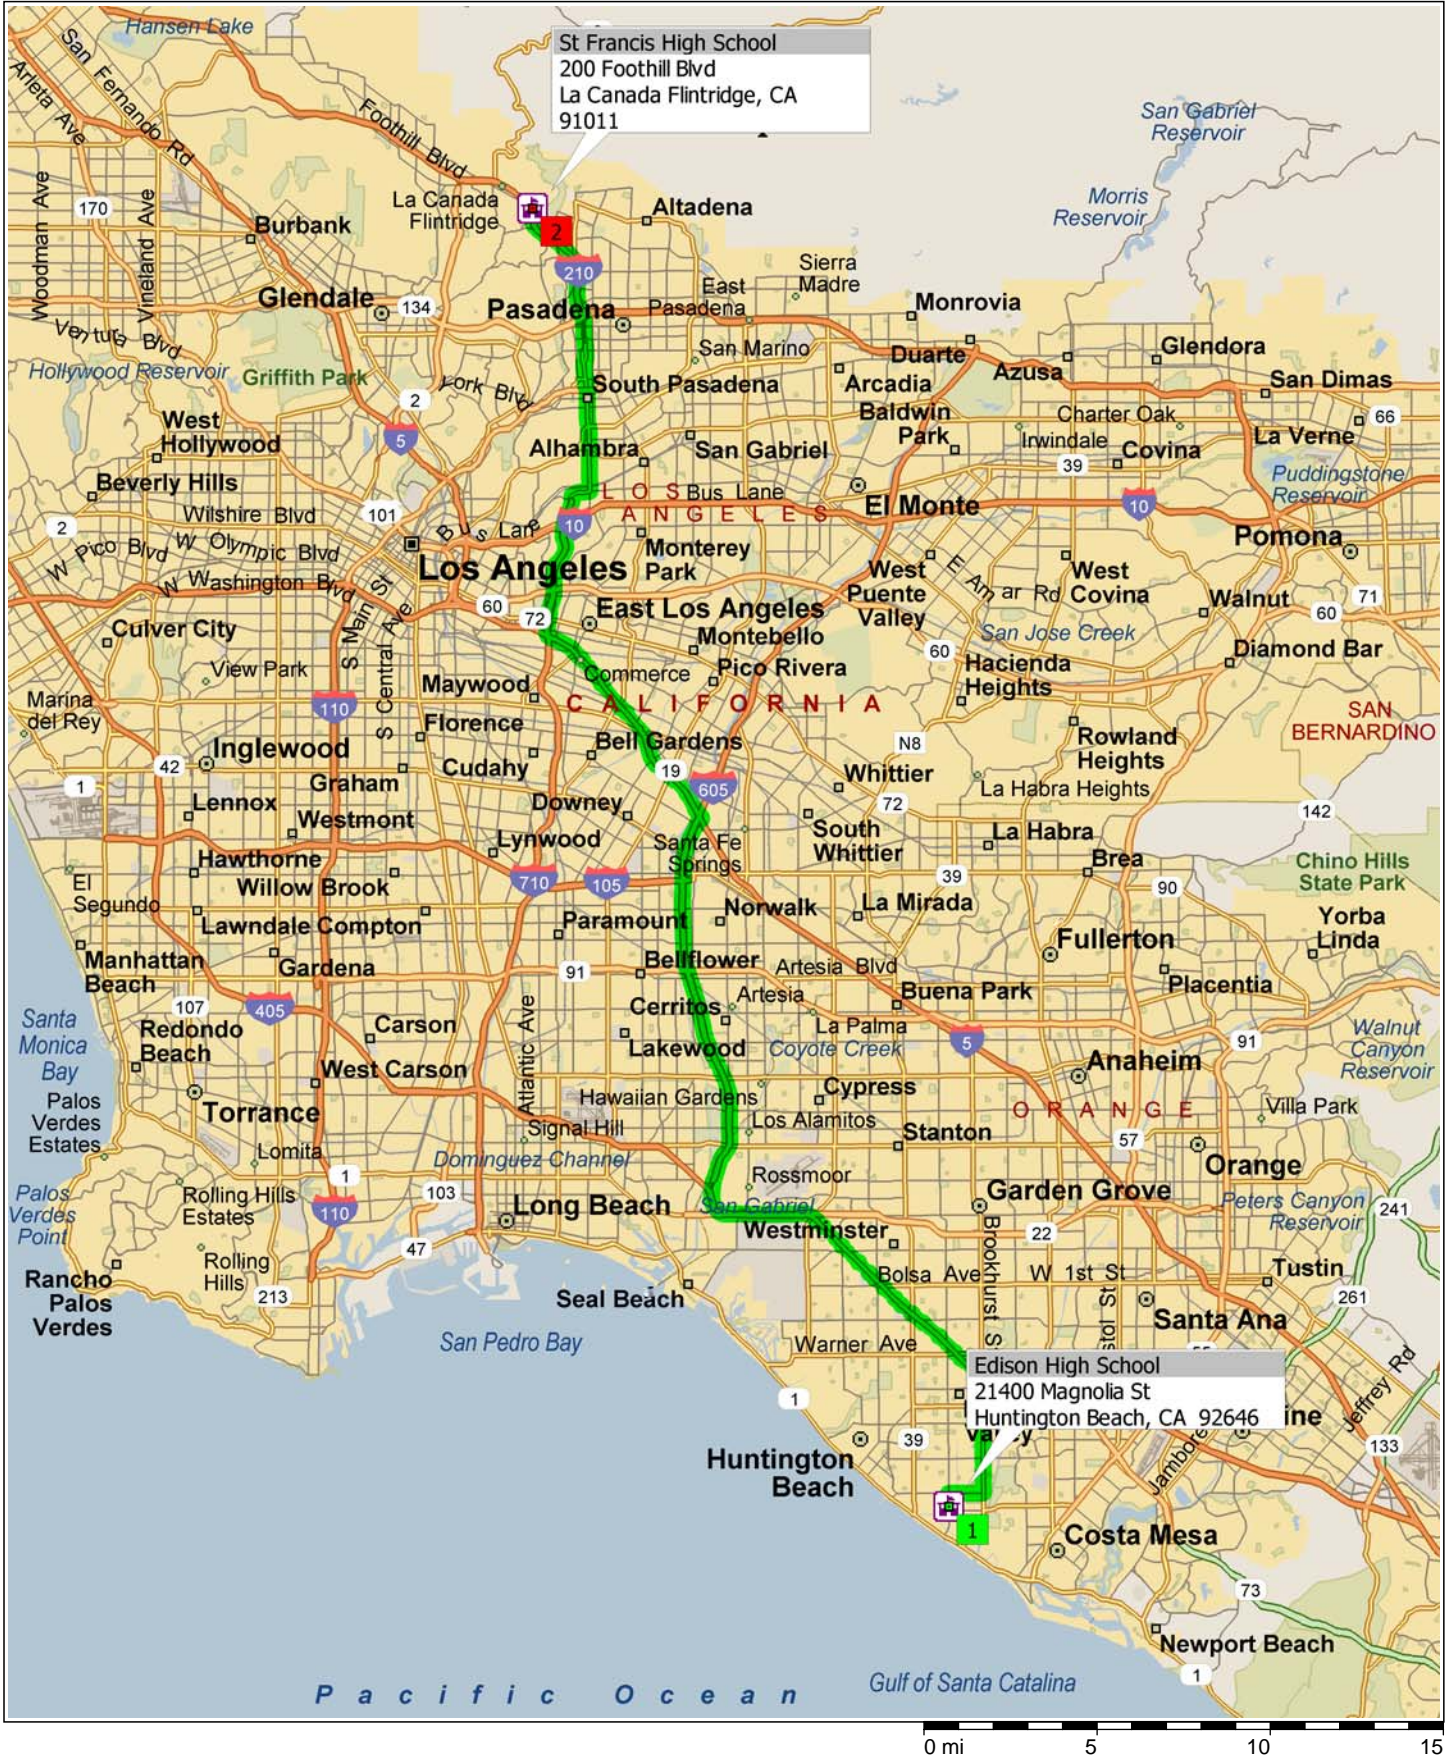

Edison High School to St Francis High School

47.5 miles; 1 hour, 2 minutes

9:00 AM 0.0 mi
 Depart Edison High School [21400 Magnolia St, Huntington Beach, CA 92646] on Magnolia St (North) for 0.4 mi

9:01 AM 0.4 mi
 Turn RIGHT (East) onto Atlanta Ave for 1.0 mi

9:04 AM 1.4 mi
 Turn LEFT (North) onto Brookhurst St for 3.3 mi

9:09 AM 4.7 mi
 Bear RIGHT (North-East) onto Ramp for 0.2 mi towards I-405 / San Diego Fwy / Long Beach

9:10 AM 4.9 mi
 Take Ramp (LEFT) onto I-405 [San Diego Fwy] for 9.9 mi towards Freeway

9:19 AM 14.9 mi
 Take Ramp (RIGHT) onto I-605 [San Gabriel River Fwy] for 10.9 mi towards I-605

9:33 AM 25.7 mi
 Turn RIGHT onto Ramp for 0.1 mi towards I-5 / Santa Ana Fwy / Los Angeles / Santa Ana

9:33 AM 25.9 mi
 Keep LEFT to stay on Ramp for 0.4 mi towards I-5 / Santa Ana Fwy / Los Angeles / Santa Ana

14
9:51 AM 39.5 mi
Road name changes to Local road(s) for 32 yds

15
9:51 AM 39.5 mi
Road name changes to (N) Fremont Ave for 2.0 mi

16
9:54 AM 41.5 mi
Turn LEFT (West) onto Columbia St, then immediately turn RIGHT (North) onto S Pasadena Ave for 1.1 mi