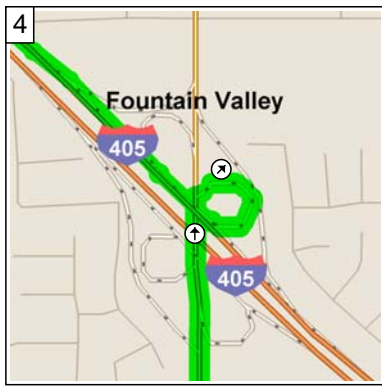

Edison High School to St Francis High School

47.5 miles; 1 hour, 2 minutes

9:00 AM 0.0 mi
 Depart Edison High School [21400 Magnolia St, Huntington Beach, CA 92646] on Magnolia St (North) for 0.4 mi

9:01 AM 0.4 mi
 Turn RIGHT (East) onto Atlanta Ave for 1.0 mi

9:04 AM 1.4 mi
 Turn LEFT (North) onto Brookhurst St for 3.3 mi

9:09 AM 4.7 mi
 Bear RIGHT (North-East) onto Ramp for 0.2 mi towards I-405 / San Diego Fwy / Long Beach

9:10 AM 4.9 mi
 Take Ramp (LEFT) onto I-405 [San Diego Fwy] for 9.9 mi towards Freeway

9:19 AM 14.9 mi
 Take Ramp (RIGHT) onto I-605 [San Gabriel River Fwy] for 10.9 mi towards I-605

9:33 AM 25.7 mi
 Turn RIGHT onto Ramp for 0.1 mi towards I-5 / Santa Ana Fwy / Los Angeles / Santa Ana

9:33 AM 25.9 mi
 Keep LEFT to stay on Ramp for 0.4 mi towards I-5 / Santa Ana Fwy / Los Angeles / Santa Ana

17
9:56 AM 42.6 mi
Keep LEFT onto Ramp for 0.5 mi towards I-210

18
9:57 AM 43.0 mi
Take Ramp (LEFT) onto I-210 [Foothill Fwy] for 4.1 mi towards I-210 W / San Fernando

10:01 AM 47.1 mi
Turn RIGHT onto Ramp for 0.1 mi towards Foothill Blvd