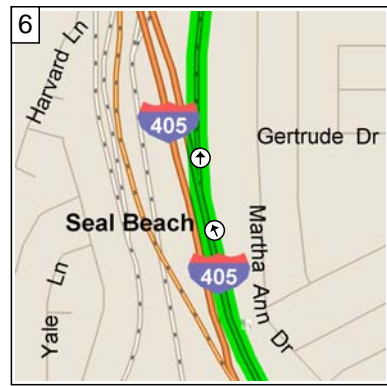

Edison High School to St Francis High School

47.5 miles; 1 hour, 2 minutes

9:00 AM 0.0 mi
 Depart Edison High School [21400 Magnolia St, Huntington Beach, CA 92646] on Magnolia St (North) for 0.4 mi

9:01 AM 0.4 mi
 Turn RIGHT (East) onto Atlanta Ave for 1.0 mi

9:04 AM 1.4 mi
 Turn LEFT (North) onto Brookhurst St for 3.3 mi

9:09 AM 4.7 mi
 Bear RIGHT (North-East) onto Ramp for 0.2 mi towards I-405 / San Diego Fwy / Long Beach

9:10 AM 4.9 mi
 Take Ramp (LEFT) onto I-405 [San Diego Fwy] for 9.9 mi towards Freeway

9:19 AM 14.9 mi
 Take Ramp (RIGHT) onto I-605 [San Gabriel River Fwy] for 10.9 mi towards I-605

9:33 AM 25.7 mi
 Turn RIGHT onto Ramp for 0.1 mi towards I-5 / Santa Ana Fwy / Los Angeles / Santa Ana

9:33 AM 25.9 mi
 Keep LEFT to stay on Ramp for 0.4 mi towards I-5 / Santa Ana Fwy / Los Angeles / Santa Ana

17
9:56 AM 42.6 mi
Keep LEFT onto Ramp for 0.5 mi towards I-210

18
9:57 AM 43.0 mi
Take Ramp (LEFT) onto I-210 [Foothill Fwy] for 4.1 mi towards I-210 W / San Fernando

10:01 AM 47.1 mi
Turn RIGHT onto Ramp for 0.1 mi towards Foothill Blvd