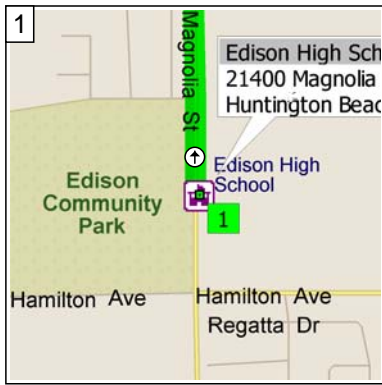

Edison High School to St Francis High School

47.5 miles; 1 hour, 2 minutes

9:00 AM 0.0 mi
 Depart Edison High School [21400 Magnolia St, Huntington Beach, CA 92646] on Magnolia St (North) for 0.4 mi

9:01 AM 0.4 mi
 Turn RIGHT (East) onto Atlanta Ave for 1.0 mi

9:04 AM 1.4 mi
 Turn LEFT (North) onto Brookhurst St for 3.3 mi

9:09 AM 4.7 mi
 Bear RIGHT (North-East) onto Ramp for 0.2 mi towards I-405 / San Diego Fwy / Long Beach

9:10 AM 4.9 mi
 Take Ramp (LEFT) onto I-405 [San Diego Fwy] for 9.9 mi towards Freeway

9:19 AM 14.9 mi
 Take Ramp (RIGHT) onto I-605 [San Gabriel River Fwy] for 10.9 mi towards I-605

9:33 AM 25.7 mi
 Turn RIGHT onto Ramp for 0.1 mi towards I-5 / Santa Ana Fwy / Los Angeles / Santa Ana

9:33 AM 25.9 mi
 Keep LEFT to stay on Ramp for 0.4 mi towards I-5 / Santa Ana Fwy / Los Angeles / Santa Ana