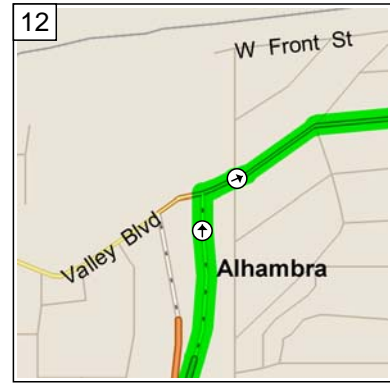

9:04 AM 1.4 mi
 Turn LEFT (North) onto Brookhurst St for 3.3 mi

9:09 AM 4.7 mi
 Bear RIGHT (North-East) onto Ramp for 0.2 mi towards I-405 / San Diego Fwy / Long Beach

9:10 AM 4.9 mi
 Take Ramp (LEFT) onto I-405 [San Diego Fwy] for 9.9 mi towards Freeway

9:19 AM 14.9 mi
 Take Ramp (RIGHT) onto I-605 [San Gabriel River Fwy] for 10.9 mi towards I-605

9:33 AM 25.7 mi
 Turn RIGHT onto Ramp for 0.1 mi towards I-5 / Santa Ana Fwy / Los Angeles / Santa Ana

9:33 AM 25.9 mi
 Keep LEFT to stay on Ramp for 0.4 mi towards I-5 / Santa Ana Fwy / Los Angeles / Santa Ana

9:34 AM 26.3 mi
 Take Ramp (LEFT) onto I-5 [Santa Ana Fwy] for 7.1 mi towards I-5 / Santa Ana Fwy / Los Angeles

10
9:43 AM 33.3 mi
Take Ramp (LEFT) onto I-710 [Long Beach Fwy] for 4.2 mi towards I-710 / Long Beach Fwy North / Pasadena

11
9:48 AM 37.5 mi
Turn off onto Ramp for 0.2 mi towards Valley Blvd

12
9:48 AM 37.7 mi
Turn RIGHT (East) onto W Valley Blvd for 0.5 mi

13
9:49 AM 38.3 mi
Turn LEFT (North) onto S Fremont Ave for 1.3 mi