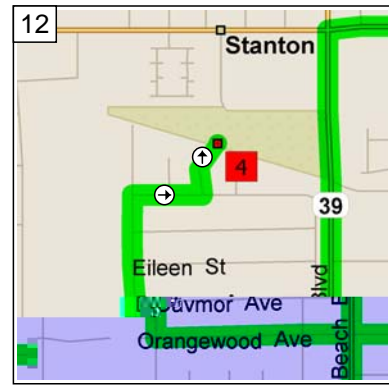

9:13 AM 6.0 mi  
 Take Ramp (RIGHT) onto SR-39 [Beach Blvd] for 5.0 mi towards CA-39 / Beach Blvd / Westminster

9:22 AM 11.1 mi  
 Turn RIGHT (East) onto Katella Ave for 0.5 mi

9:23 AM 11.5 mi  
 Turn RIGHT (South) onto Dale St [Dale Ave] for 0.3 mi

9:24 AM 11.8 mi  
 At Rancho Alamitos High School [11351 Dale St, Garden Grove, CA 92841], stay on Dale St (South) for 0.2 mi

9:25 AM 12.0 mi  
 Turn RIGHT (West) onto Orangewood Ave for 0.8 mi

10  
9:27 AM 12.9 mi  
Turn RIGHT (North) onto Santa Rosalia St for 0.2 mi

11  
9:29 AM 13.1 mi  
Turn RIGHT (East) onto Ruthann Ave for 0.1 mi

12  
9:29 AM 13.2 mi  
Turn LEFT (North) onto Mario Ln for 76 yds

13  
9:29 AM 13.3 mi  
Bear RIGHT (North-East) onto Local road(s) for 87 yds