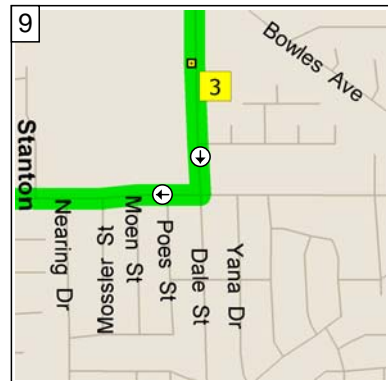

9:11 AM 4.7 mi  
 Take Ramp (RIGHT) onto I-405 [San Diego Fwy] for 1.1 mi towards I-405 / San Diego Fwy / Long Beach

9:13 AM 5.8 mi  
 Turn RIGHT onto Ramp for 0.2 mi towards CA-39 / Beach Blvd / Westminster / Huntington Beach

9:13 AM 6.0 mi  
 Take Ramp (RIGHT) onto SR-39 [Beach Blvd] for 5.0 mi towards CA-39 / Beach Blvd / Westminster

9:22 AM 11.1 mi  
 Turn RIGHT (East) onto Katella Ave for 0.5 mi

9:23 AM 11.5 mi  
 Turn RIGHT (South) onto Dale St [Dale Ave] for 0.3 mi

9:24 AM 11.8 mi  
 At Rancho Alamitos High School [11351 Dale St, Garden Grove, CA 92841], stay on Dale St (South) for 0.2 mi

9:25 AM 12.0 mi  
 Turn RIGHT (West) onto Orangewood Ave for 0.8 mi

10  
9:27 AM 12.9 mi  
Turn RIGHT (North) onto Santa Rosalia St for 0.2 mi

11  
9:29 AM 13.1 mi  
Turn RIGHT (East) onto Ruthann Ave for 0.1 mi

12  
9:29 AM 13.2 mi  
Turn LEFT (North) onto Mario Ln for 76 yds

13  
9:29 AM 13.3 mi  
Bear RIGHT (North-East) onto Local road(s) for 87 yds