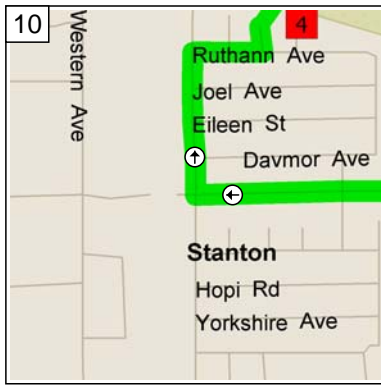

9:11 AM 4.7 mi  
 Take Ramp (RIGHT) onto I-405 [San Diego Fwy] for 1.1 mi towards I-405 / San Diego Fwy / Long Beach

9:13 AM 5.8 mi  
 Turn RIGHT onto Ramp for 0.2 mi towards CA-39 / Beach Blvd / Westminster / Huntington Beach

9:13 AM 6.0 mi  
 Take Ramp (RIGHT) onto SR-39 [Beach Blvd] for 5.0 mi towards CA-39 / Beach Blvd / Westminster

9:22 AM 11.1 mi  
 Turn RIGHT (East) onto Katella Ave for 0.5 mi

9:23 AM 11.5 mi  
 Turn RIGHT (South) onto Dale St [Dale Ave] for 0.3 mi

9:24 AM 11.8 mi  
 At Rancho Alamitos High School [11351 Dale St, Garden Grove, CA 92841], stay on Dale St (South) for 0.2 mi

9:25 AM 12.0 mi  
 Turn RIGHT (West) onto Orangewood Ave for 0.8 mi

10  
9:27 AM 12.9 mi  
Turn RIGHT (North) onto Santa Rosalia St for 0.2 mi

11  
9:29 AM 13.1 mi  
Turn RIGHT (East) onto Ruthann Ave for 0.1 mi

12  
9:29 AM 13.2 mi  
Turn LEFT (North) onto Mario Ln for 76 yds

13  
9:29 AM 13.3 mi  
Bear RIGHT (North-East) onto Local road(s) for 87 yds