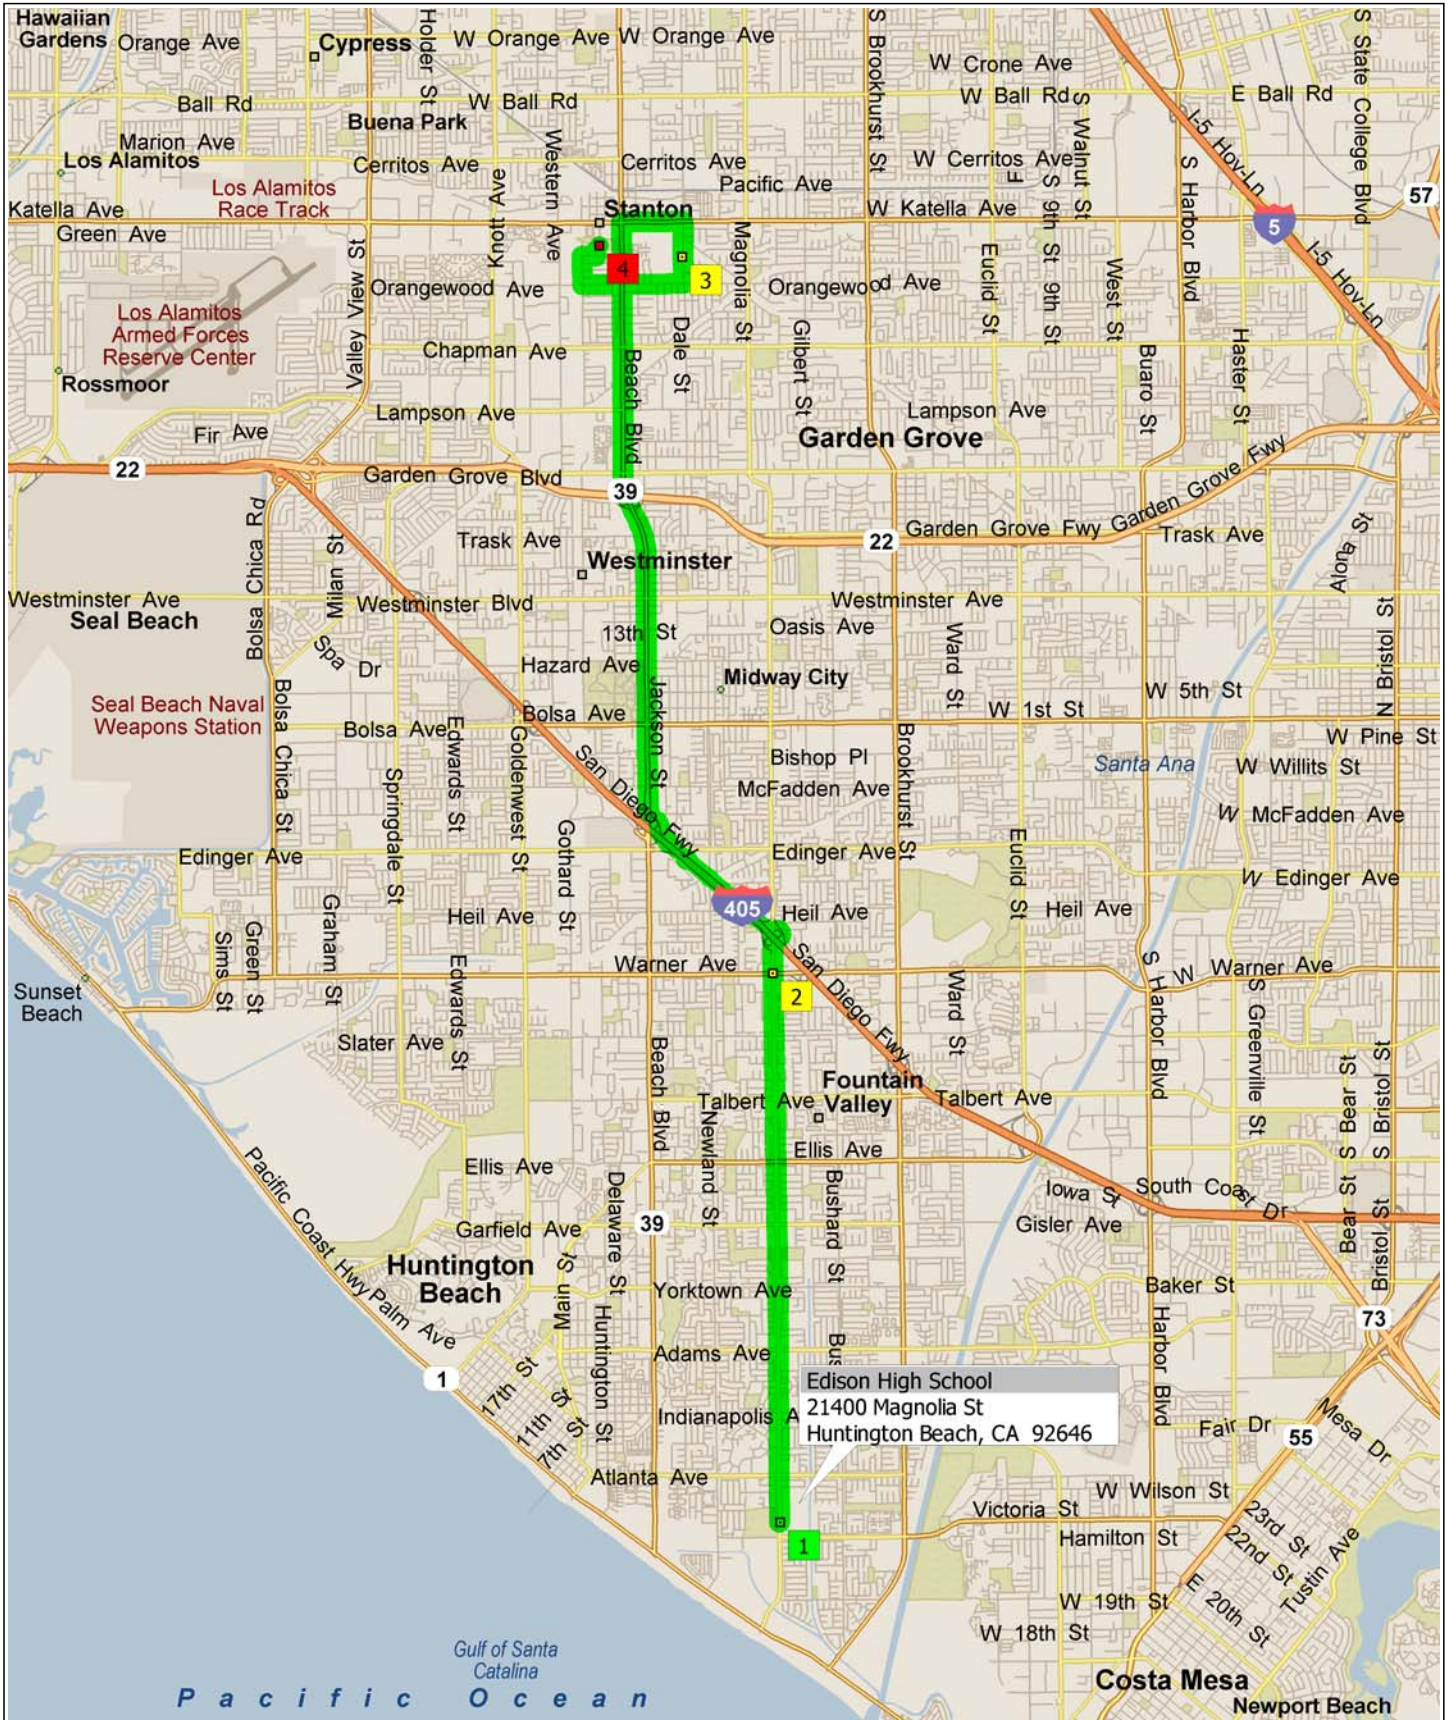

# Edison High School to Stanton

13.3 miles; 30 minutes

9:00 AM 0.0 mi  
 Depart Edison High School [21400 Magnolia St, Huntington Beach, CA 92646] on Magnolia St (North) for 4.4 mi

9:10 AM 4.4 mi  
 At 9009 Warner Ave, Fountain Valley, CA 92708, stay on Magnolia St (North) for 0.3 mi

9:11 AM 4.7 mi  
 Take Ramp (RIGHT) onto I-405 [San Diego Fwy] for 1.1 mi towards I-405 / San Diego Fwy / Long Beach

9:13 AM 5.8 mi  
 Turn RIGHT onto Ramp for 0.2 mi towards CA-39 / Beach Blvd / Westminster / Huntington Beach

9:13 AM 6.0 mi  
 Take Ramp (RIGHT) onto SR-39 [Beach Blvd] for 5.0 mi towards CA-39 / Beach Blvd / Westminster

9:22 AM 11.1 mi  
 Turn RIGHT (East) onto Katella Ave for 0.5 mi

9:23 AM 11.5 mi  
 Turn RIGHT (South) onto Dale St [Dale Ave] for 0.3 mi

14  
9:30 AM 13.3 mi  
Arrive Stanton Park