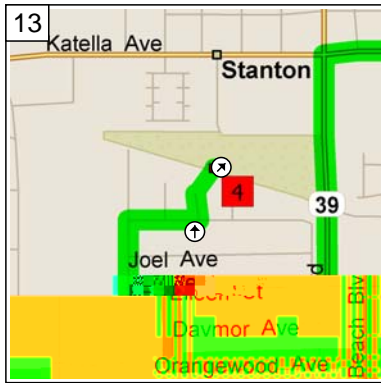

9:13 AM 6.0 mi  
 Take Ramp (RIGHT) onto SR-39 [Beach Blvd] for 5.0 mi towards CA-39 / Beach Blvd / Westminster

9:22 AM 11.1 mi  
 Turn RIGHT (East) onto Katella Ave for 0.5 mi

9:23 AM 11.5 mi  
 Turn RIGHT (South) onto Dale St [Dale Ave] for 0.3 mi

9:24 AM 11.8 mi  
 At Rancho Alamitos High School [11351 Dale St, Garden Grove, CA 92841], stay on Dale St (South) for 0.2 mi

9:25 AM 12.0 mi  
 Turn RIGHT (West) onto Orangewood Ave for 0.8 mi

10  
9:27 AM 12.9 mi  
Turn RIGHT (North) onto Santa Rosalia St for 0.2 mi

11  
9:29 AM 13.1 mi  
Turn RIGHT (East) onto Ruthann Ave for 0.1 mi

12  
9:29 AM 13.2 mi  
Turn LEFT (North) onto Mario Ln for 76 yds

13  
9:29 AM 13.3 mi  
Bear RIGHT (North-East) onto Local road(s) for 87 yds