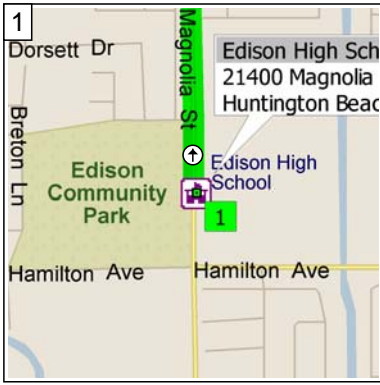

# Edison High School to Stanton

13.3 miles; 30 minutes

9:00 AM 0.0 mi  
 Depart Edison High School [21400 Magnolia St, Huntington Beach, CA 92646] on Magnolia St (North) for 4.4 mi

9:10 AM 4.4 mi  
 At 9009 Warner Ave, Fountain Valley, CA 92708, stay on Magnolia St (North) for 0.3 mi

9:11 AM 4.7 mi  
 Take Ramp (RIGHT) onto I-405 [San Diego Fwy] for 1.1 mi towards I-405 / San Diego Fwy / Long Beach

9:13 AM 5.8 mi  
 Turn RIGHT onto Ramp for 0.2 mi towards CA-39 / Beach Blvd / Westminster / Huntington Beach

9:13 AM 6.0 mi  
 Take Ramp (RIGHT) onto SR-39 [Beach Blvd] for 5.0 mi towards CA-39 / Beach Blvd / Westminster

9:22 AM 11.1 mi  
 Turn RIGHT (East) onto Katella Ave for 0.5 mi

9:23 AM 11.5 mi  
 Turn RIGHT (South) onto Dale St [Dale Ave] for 0.3 mi

9:24 AM 11.8 mi  
 At Rancho Alamitos High School [11351 Dale St, Garden Grove, CA 92841], stay on Dale St (South) for 0.2 mi

9:25 AM 12.0 mi  
 Turn RIGHT (West) onto Orangewood Ave for 0.8 mi

10  
9:27 AM 12.9 mi  
Turn RIGHT (North) onto Santa Rosalia St for 0.2 mi