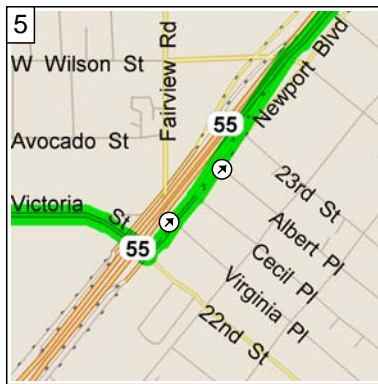

# Edison High School to Tustin

11.9 miles; 20 minutes

1  
9:00 AM 0.0 mi  
Depart Edison High School [21400 Magnolia St, Huntington Beach, CA 92646] on Magnolia St (South) for 0.1 mi

2  
9:00 AM 0.1 mi  
Turn LEFT (East) onto Hamilton Ave for 1.1 mi

3  
9:03 AM 1.3 mi  
Road name changes to Victoria St for 2.5 mi

4  
9:07 AM 3.8 mi  
Turn LEFT (North-East) onto Newport Blvd for 0.1 mi

5  
9:07 AM 3.9 mi  
Take Ramp (LEFT) onto SR-55 [Costa Mesa Fwy] for 6.7 mi

6  
9:16 AM 10.7 mi  
Turn RIGHT onto Ramp for 0.2 mi towards McFadden Ave / Tustin

7  
9:17 AM 10.9 mi  
Bear RIGHT (East) onto Sycamore Ave, then immediately turn LEFT (North-East) onto Newport Ave for 0.8 mi

8  
9:20 AM 11.7 mi  
Turn RIGHT (South-East) onto El Camino Real for 0.2 mi

9  
9:20 AM 11.9 mi  
Arrive Tustin High School [1171 El Camino Real, Tustin, CA 92780]