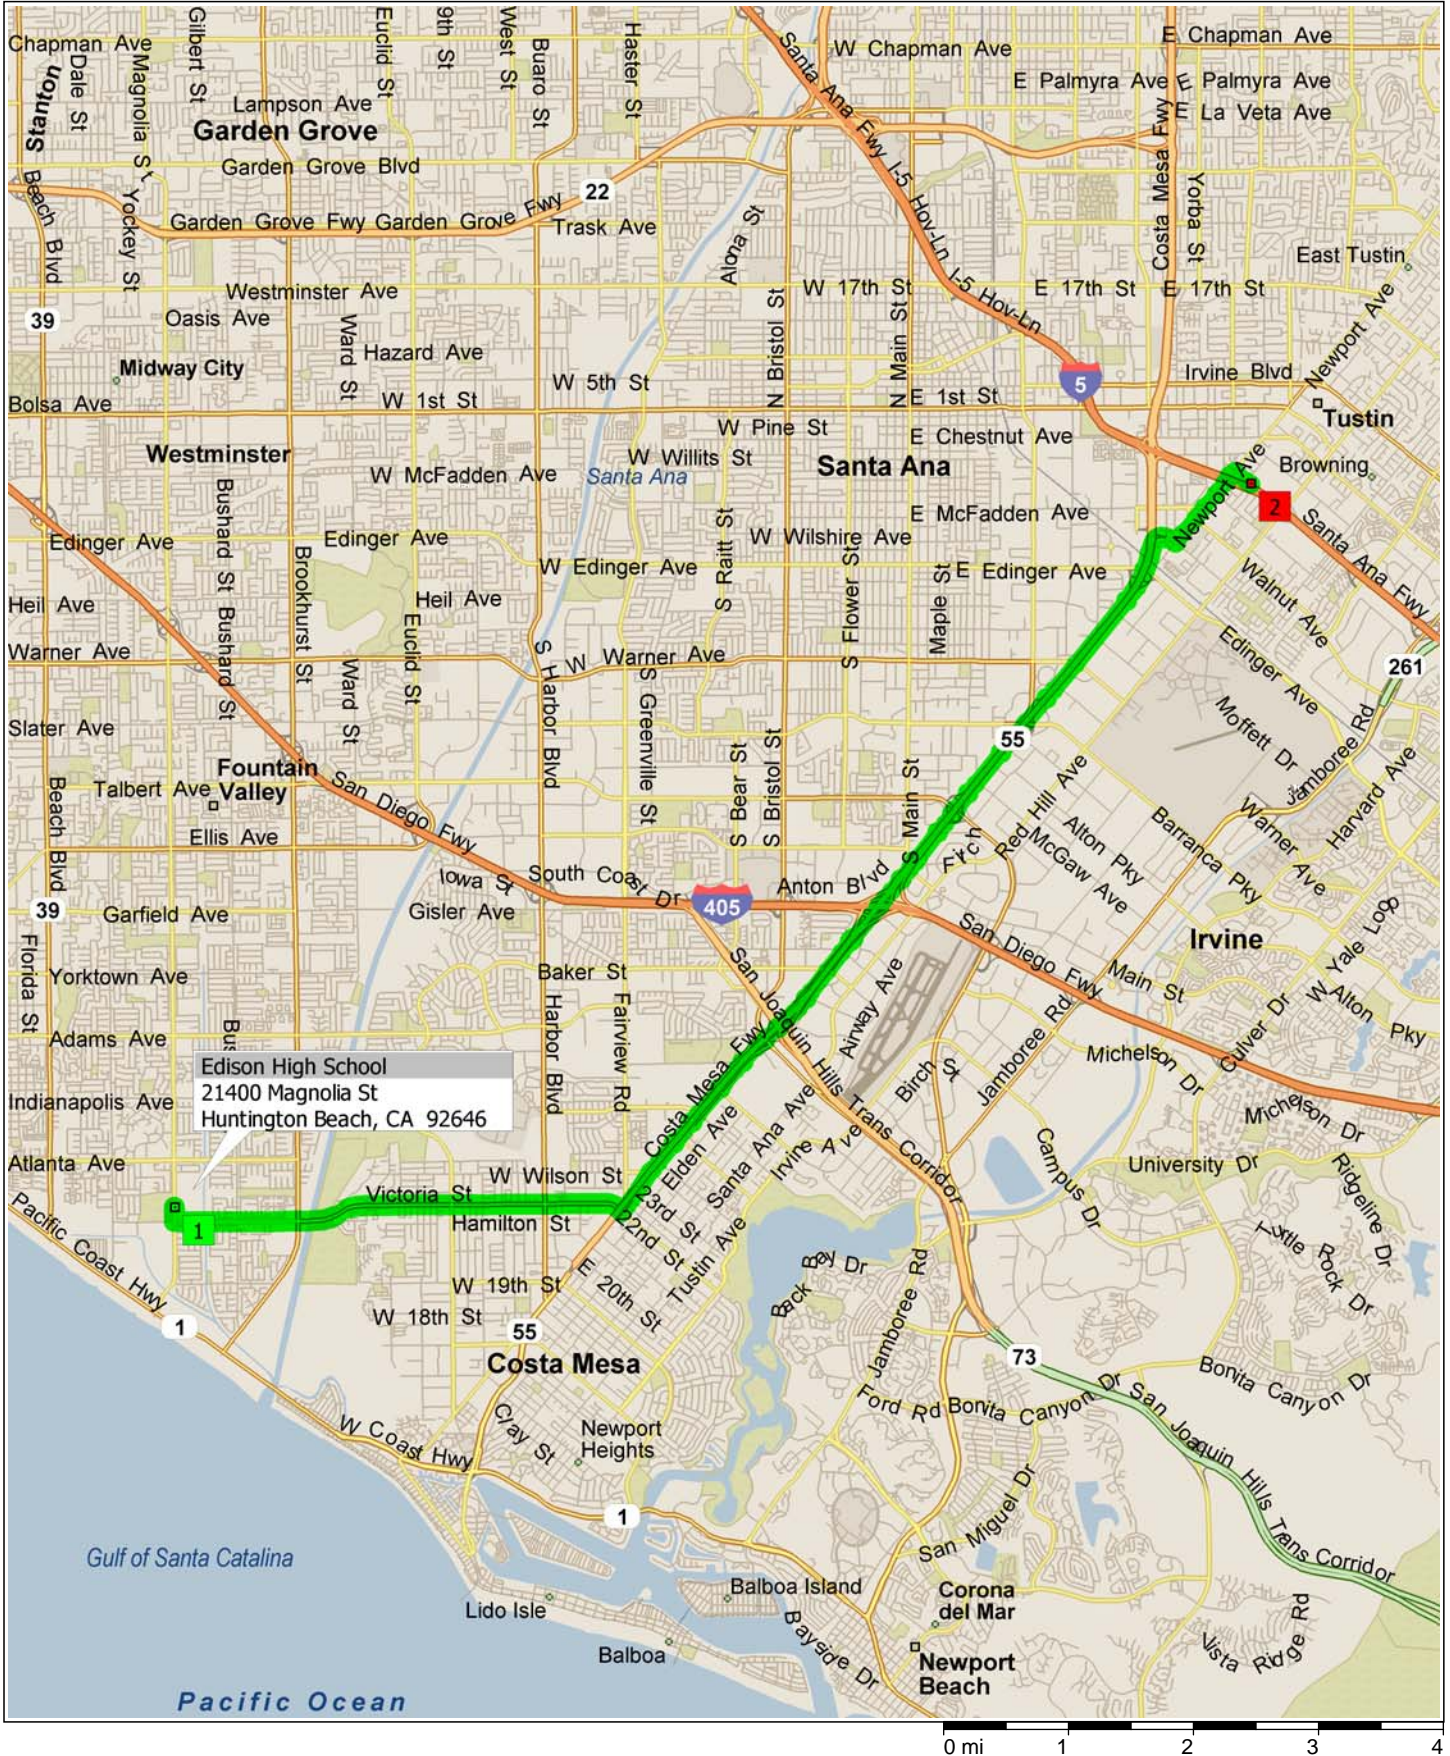

# Edison High School to Tustin

11.9 miles; 20 minutes

1  
9:00 AM 0.0 mi  
Depart Edison High School [21400 Magnolia St, Huntington Beach, CA 92646] on Magnolia St (South) for 0.1 mi

2  
9:00 AM 0.1 mi  
Turn LEFT (East) onto Hamilton Ave for 1.1 mi

3  
9:03 AM 1.3 mi  
Road name changes to Victoria St for 2.5 mi

4  
9:07 AM 3.8 mi  
Turn LEFT (North-East) onto Newport Blvd for 0.1 mi

5  
9:07 AM 3.9 mi  
Take Ramp (LEFT) onto SR-55 [Costa Mesa Fwy] for 6.7 mi

6  
9:16 AM 10.7 mi  
Turn RIGHT onto Ramp for 0.2 mi towards McFadden Ave / Tustin

7  
9:17 AM 10.9 mi  
Bear RIGHT (East) onto Sycamore Ave, then immediately turn LEFT (North-East) onto Newport Ave for 0.8 mi

8  
9:20 AM 11.7 mi  
Turn RIGHT (South-East) onto El Camino Real for 0.2 mi

9  
9:20 AM 11.9 mi  
Arrive Tustin High School [1171 El Camino Real, Tustin, CA 92780]