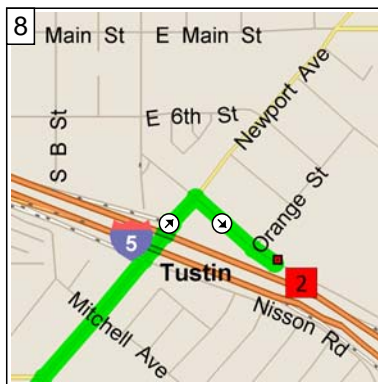

# Edison High School to Tustin

11.9 miles; 20 minutes

1  
9:00 AM 0.0 mi  
Depart Edison High School [21400 Magnolia St, Huntington Beach, CA 92646] on Magnolia St (South) for 0.1 mi

2  
9:00 AM 0.1 mi  
Turn LEFT (East) onto Hamilton Ave for 1.1 mi

3  
9:03 AM 1.3 mi  
Road name changes to Victoria St for 2.5 mi

4  
9:07 AM 3.8 mi  
Turn LEFT (North-East) onto Newport Blvd for 0.1 mi

5  
9:07 AM 3.9 mi  
Take Ramp (LEFT) onto SR-55 [Costa Mesa Fwy] for 6.7 mi

6  
9:16 AM 10.7 mi  
Turn RIGHT onto Ramp for 0.2 mi towards McFadden Ave / Tustin

7  
9:17 AM 10.9 mi  
Bear RIGHT (East) onto Sycamore Ave, then immediately turn LEFT (North-East) onto Newport Ave for 0.8 mi