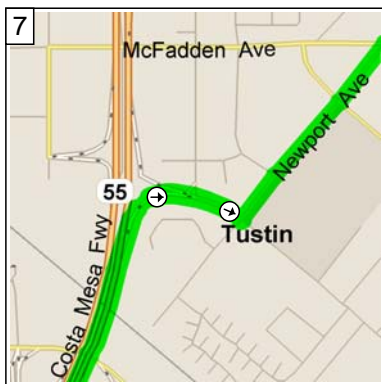

# Edison High School to Tustin

11.9 miles; 20 minutes

1  
9:00 AM 0.0 mi  
Depart Edison High School [21400 Magnolia St, Huntington Beach, CA 92646] on Magnolia St (South) for 0.1 mi

2  
9:00 AM 0.1 mi  
Turn LEFT (East) onto Hamilton Ave for 1.1 mi

3  
9:03 AM 1.3 mi  
Road name changes to Victoria St for 2.5 mi

4  
9:07 AM 3.8 mi  
Turn LEFT (North-East) onto Newport Blvd for 0.1 mi

5  
9:07 AM 3.9 mi  
Take Ramp (LEFT) onto SR-55 [Costa Mesa Fwy] for 6.7 mi

6  
9:16 AM 10.7 mi  
Turn RIGHT onto Ramp for 0.2 mi towards McFadden Ave / Tustin

7  
9:17 AM 10.9 mi  
Bear RIGHT (East) onto Sycamore Ave, then immediately turn LEFT (North-East) onto Newport Ave for 0.8 mi

8  
9:20 AM 11.7 mi  
Turn RIGHT (South-East) onto El Camino Real for 0.2 mi

9  
9:20 AM 11.9 mi  
Arrive Tustin High School [1171 El Camino Real, Tustin, CA 92780]