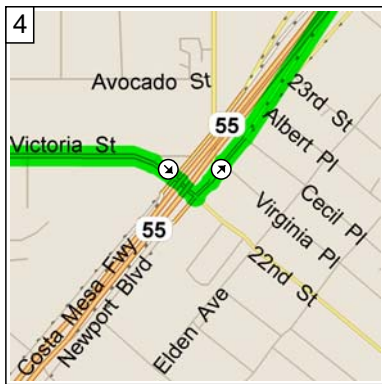

# Edison High School to Tustin

11.9 miles; 20 minutes

1  
9:00 AM 0.0 mi  
Depart Edison High School [21400 Magnolia St, Huntington Beach, CA 92646] on Magnolia St (South) for 0.1 mi

2  
9:00 AM 0.1 mi  
Turn LEFT (East) onto Hamilton Ave for 1.1 mi

3  
9:03 AM 1.3 mi  
Road name changes to Victoria St for 2.5 mi

4  
9:07 AM 3.8 mi  
Turn LEFT (North-East) onto Newport Blvd for 0.1 mi

5  
9:07 AM 3.9 mi  
Take Ramp (LEFT) onto SR-55 [Costa Mesa Fwy] for 6.7 mi

6  
9:16 AM 10.7 mi  
Turn RIGHT onto Ramp for 0.2 mi towards McFadden Ave / Tustin

7  
9:17 AM 10.9 mi  
Bear RIGHT (East) onto Sycamore Ave, then immediately turn LEFT (North-East) onto Newport Ave for 0.8 mi

8  
9:20 AM 11.7 mi  
Turn RIGHT (South-East) onto El Camino Real for 0.2 mi

9  
9:20 AM 11.9 mi  
Arrive Tustin High School [1171 El Camino Real, Tustin, CA 92780]