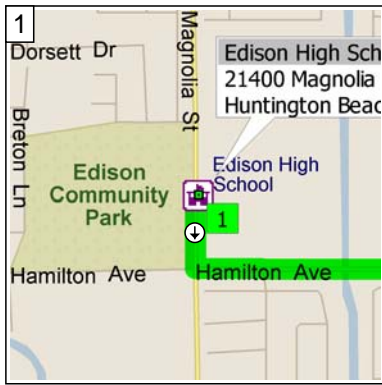

# Edison High School to Tustin

11.9 miles; 20 minutes

1  
9:00 AM 0.0 mi  
Depart Edison High School [21400 Magnolia St, Huntington Beach, CA 92646] on Magnolia St (South) for 0.1 mi

2  
9:00 AM 0.1 mi  
Turn LEFT (East) onto Hamilton Ave for 1.1 mi

3  
9:03 AM 1.3 mi  
Road name changes to Victoria St for 2.5 mi

4  
9:07 AM 3.8 mi  
Turn LEFT (North-East) onto Newport Blvd for 0.1 mi

5  
9:07 AM 3.9 mi  
Take Ramp (LEFT) onto SR-55 [Costa Mesa Fwy] for 6.7 mi

6  
9:16 AM 10.7 mi  
Turn RIGHT onto Ramp for 0.2 mi towards McFadden Ave / Tustin

7  
9:17 AM 10.9 mi  
Bear RIGHT (East) onto Sycamore Ave, then immediately turn LEFT (North-East) onto Newport Ave for 0.8 mi