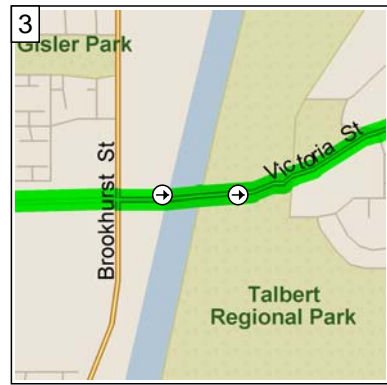

# Edison High School to Tustin

11.9 miles; 20 minutes

1  
9:00 AM 0.0 mi  
Depart Edison High School [21400 Magnolia St, Huntington Beach, CA 92646] on Magnolia St (South) for 0.1 mi

2  
9:00 AM 0.1 mi  
Turn LEFT (East) onto Hamilton Ave for 1.1 mi

3  
9:03 AM 1.3 mi  
Road name changes to Victoria St for 2.5 mi

4  
9:07 AM 3.8 mi  
Turn LEFT (North-East) onto Newport Blvd for 0.1 mi

5  
9:07 AM 3.9 mi  
Take Ramp (LEFT) onto SR-55 [Costa Mesa Fwy] for 6.7 mi

6  
9:16 AM 10.7 mi  
Turn RIGHT onto Ramp for 0.2 mi towards McFadden Ave / Tustin

7  
9:17 AM 10.9 mi  
Bear RIGHT (East) onto Sycamore Ave, then immediately turn LEFT (North-East) onto Newport Ave for 0.8 mi

8  
9:20 AM 11.7 mi  
Turn RIGHT (South-East) onto El Camino Real for 0.2 mi

9  
9:20 AM 11.9 mi  
Arrive Tustin High School [1171 El Camino Real, Tustin, CA 92780]