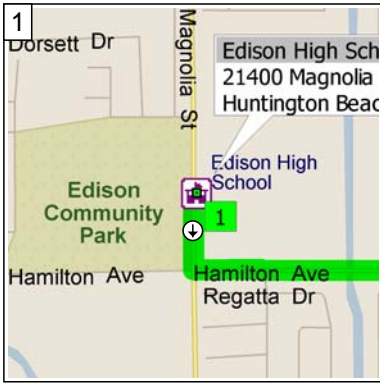

# Edison High School to Yorba Linda

23.8 miles; 40 minutes

9:00 AM 0.0 mi  
 Depart Edison High School [21400 Magnolia St, Huntington Beach, CA 92646] on Magnolia St (South) for 0.1 mi

9:00 AM 0.1 mi  
 Turn LEFT (East) onto Hamilton Ave for 1.1 mi

9:03 AM 1.3 mi  
 Road name changes to Victoria St for 2.5 mi

9:07 AM 3.8 mi  
 Turn LEFT (North-East) onto Newport Blvd for 0.1 mi

9:07 AM 3.9 mi  
 Take Ramp (LEFT) onto SR-55 [Costa Mesa Fwy] for 14.6 mi

9:27 AM 18.5 mi  
 Take Ramp (RIGHT) onto SR-91 [Riverside Fwy] for 1.0 mi towards CA-91 / Los Angeles

9:28 AM 19.5 mi  
 Turn RIGHT onto Ramp for 0.1 mi towards Tustin Ave

9:29 AM 19.6 mi  
 Turn RIGHT (North) onto N Tustin Ave for 1.2 mi

9:31 AM 20.8 mi  
 Turn RIGHT (East) onto E Orangethorpe Ave for 1.0 mi

10  
9:33 AM 21.8 mi  
Turn LEFT (North) onto (S)  
Richfield Rd for 1.4 mi

11  
9:37 AM 23.2 mi  
Turn LEFT (West) onto Yorba  
Linda Blvd for 0.1 mi