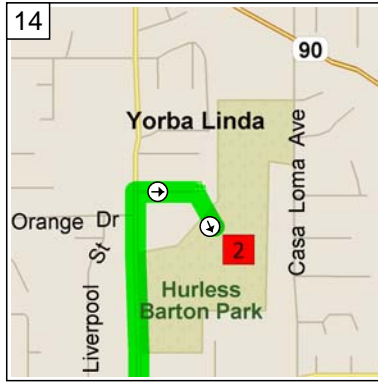

9:03 AM 1.3 mi  
 Road name changes to Victoria St for 2.5 mi

9:07 AM 3.8 mi  
 Turn LEFT (North-East) onto Newport Blvd for 0.1 mi

9:07 AM 3.9 mi  
 Take Ramp (LEFT) onto SR-55 [Costa Mesa Fwy] for 14.6 mi

9:27 AM 18.5 mi  
 Take Ramp (RIGHT) onto SR-91 [Riverside Fwy] for 1.0 mi towards CA-91 / Los Angeles

9:28 AM 19.5 mi  
 Turn RIGHT onto Ramp for 0.1 mi towards Tustin Ave

9:29 AM 19.6 mi  
 Turn RIGHT (North) onto N Tustin Ave for 1.2 mi

9:31 AM 20.8 mi  
 Turn RIGHT (East) onto E Orangethorpe Ave for 1.0 mi

10  
9:33 AM 21.8 mi  
Turn LEFT (North) onto (S)  
Richfield Rd for 1.4 mi

11  
9:37 AM 23.2 mi  
Turn LEFT (West) onto Yorba  
Linda Blvd for 0.1 mi

12  
9:38 AM 23.4 mi  
Turn RIGHT (North) onto Valley  
View Ave for 0.3 mi

13  
9:39 AM 23.6 mi  
Turn RIGHT (East) onto Orange  
Terrace for 164 yds

14  
9:39 AM 23.7 mi  
Turn RIGHT (South) onto Local  
road(s) for 109 yds