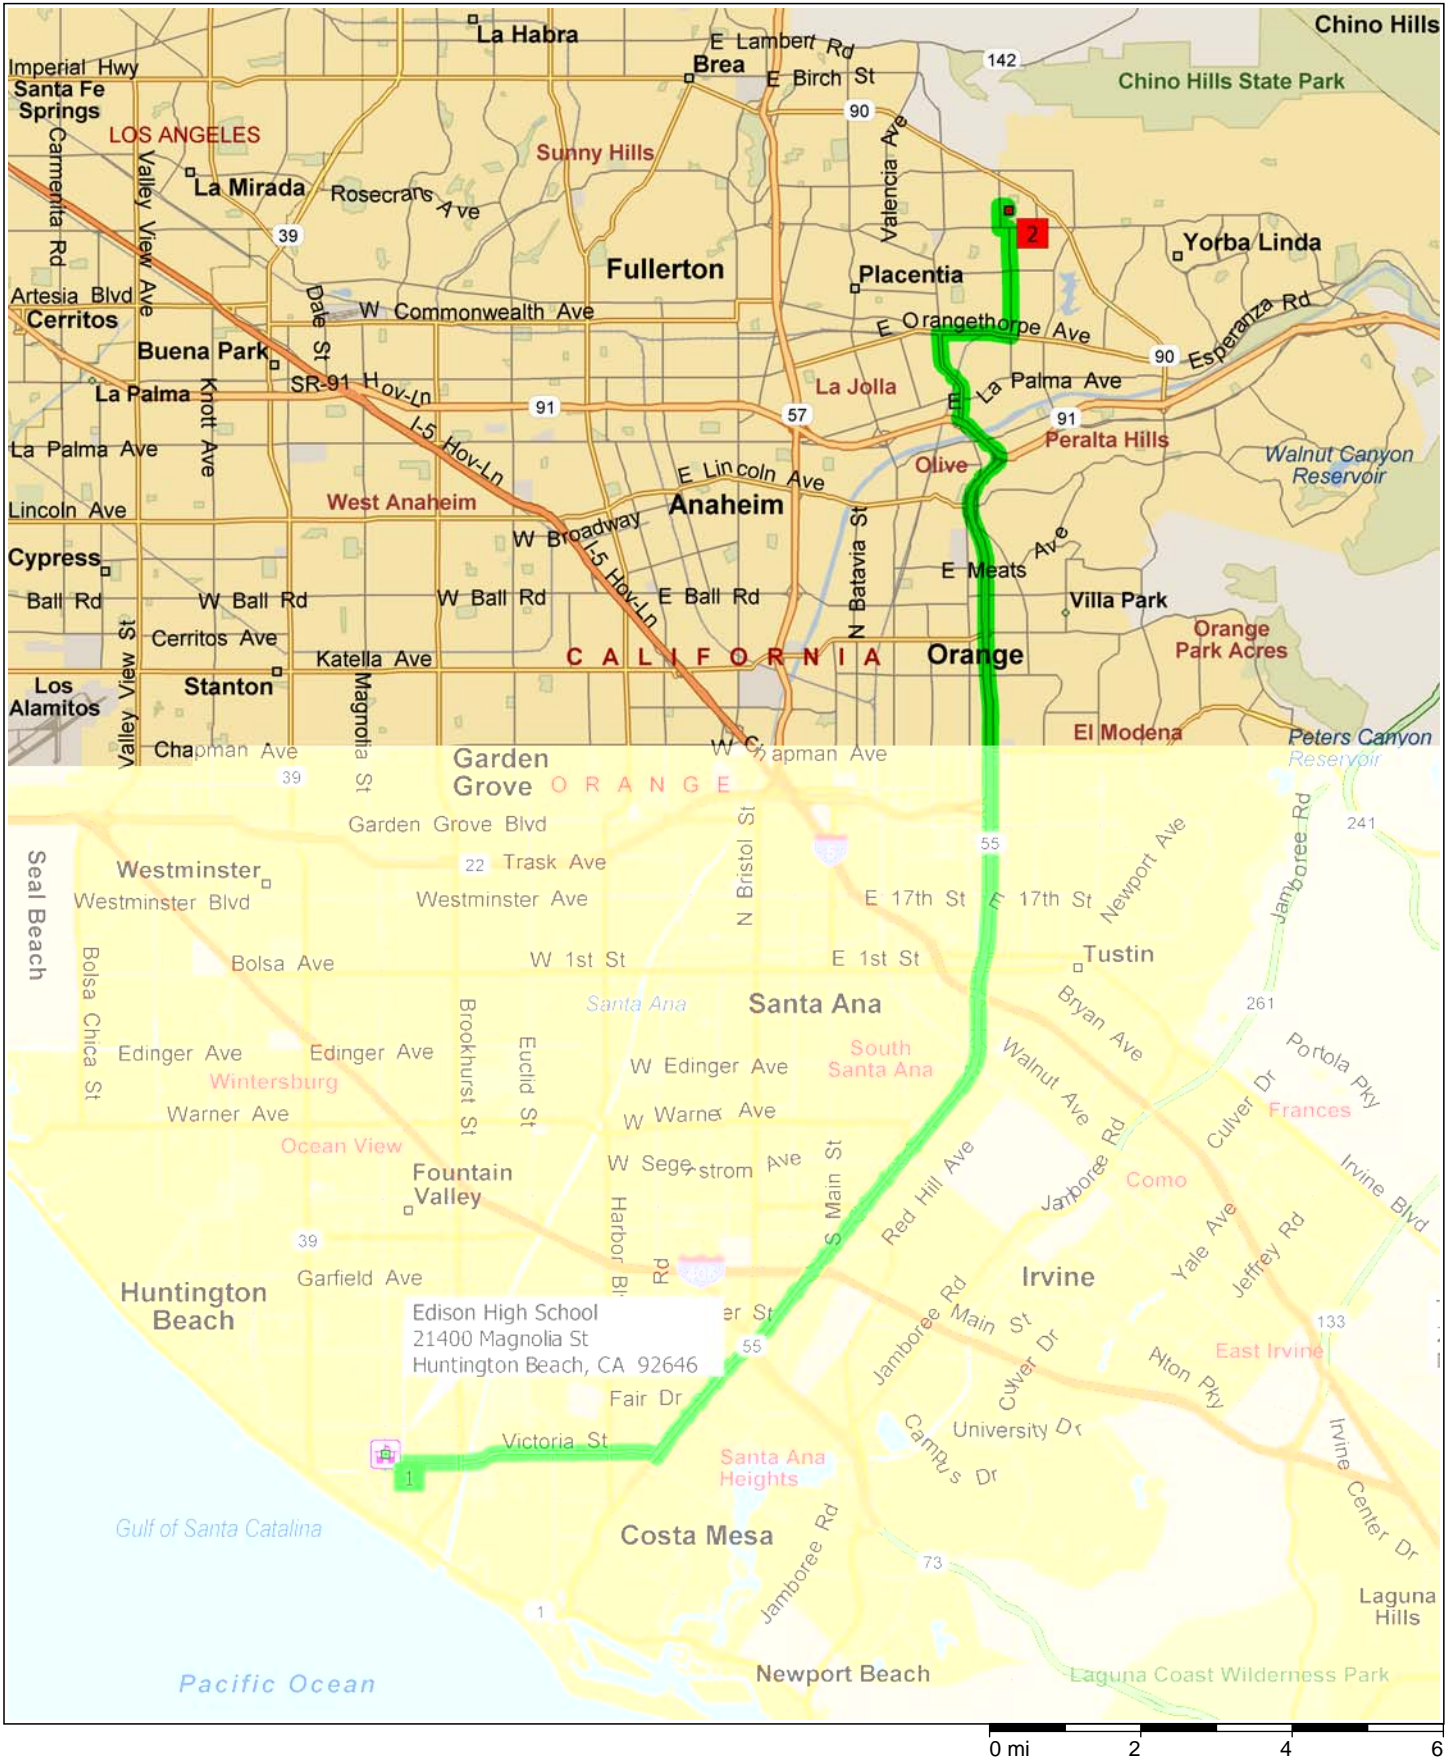

# Edison High School to Yorba Linda

23.8 miles; 40 minutes

9:00 AM 0.0 mi  
 Depart Edison High School [21400 Magnolia St, Huntington Beach, CA 92646] on Magnolia St (South) for 0.1 mi

9:00 AM 0.1 mi  
 Turn LEFT (East) onto Hamilton Ave for 1.1 mi

9:03 AM 1.3 mi  
 Road name changes to Victoria St for 2.5 mi

9:07 AM 3.8 mi  
 Turn LEFT (North-East) onto Newport Blvd for 0.1 mi

9:07 AM 3.9 mi  
 Take Ramp (LEFT) onto SR-55 [Costa Mesa Fwy] for 14.6 mi

9:27 AM 18.5 mi  
 Take Ramp (RIGHT) onto SR-91 [Riverside Fwy] for 1.0 mi towards CA-91 / Los Angeles

9:28 AM 19.5 mi  
 Turn RIGHT onto Ramp for 0.1 mi towards Tustin Ave

9:29 AM 19.6 mi  
 Turn RIGHT (North) onto N Tustin Ave for 1.2 mi

9:31 AM 20.8 mi  
 Turn RIGHT (East) onto E Orangethorpe Ave for 1.0 mi

10  
9:33 AM 21.8 mi  
Turn LEFT (North) onto (S)  
Richfield Rd for 1.4 mi

11  
9:37 AM 23.2 mi  
Turn LEFT (West) onto Yorba  
Linda Blvd for 0.1 mi