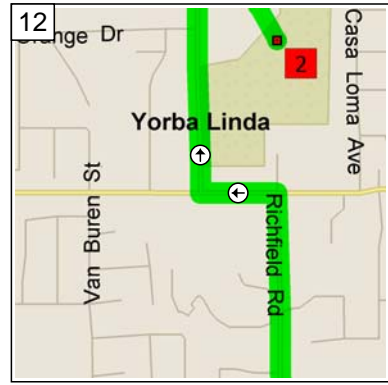

# Edison High School to Yorba Linda

23.8 miles; 40 minutes

9:00 AM 0.0 mi  
 Depart Edison High School [21400 Magnolia St, Huntington Beach, CA 92646] on Magnolia St (South) for 0.1 mi

9:00 AM 0.1 mi  
 Turn LEFT (East) onto Hamilton Ave for 1.1 mi

9:03 AM 1.3 mi  
 Road name changes to Victoria St for 2.5 mi

9:07 AM 3.8 mi  
 Turn LEFT (North-East) onto Newport Blvd for 0.1 mi

9:07 AM 3.9 mi  
 Take Ramp (LEFT) onto SR-55 [Costa Mesa Fwy] for 14.6 mi

9:27 AM 18.5 mi  
 Take Ramp (RIGHT) onto SR-91 [Riverside Fwy] for 1.0 mi towards CA-91 / Los Angeles

9:28 AM 19.5 mi  
 Turn RIGHT onto Ramp for 0.1 mi towards Tustin Ave

9:29 AM 19.6 mi  
 Turn RIGHT (North) onto N Tustin Ave for 1.2 mi

9:31 AM 20.8 mi  
 Turn RIGHT (East) onto E Orangethorpe Ave for 1.0 mi

10  
9:33 AM 21.8 mi  
Turn LEFT (North) onto (S)  
Richfield Rd for 1.4 mi

11  
9:37 AM 23.2 mi  
Turn LEFT (West) onto Yorba  
Linda Blvd for 0.1 mi