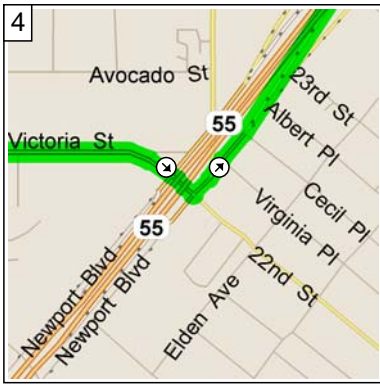

# Edison High School to Yorba Linda

23.8 miles; 40 minutes

9:00 AM 0.0 mi  
 Depart Edison High School [21400 Magnolia St, Huntington Beach, CA 92646] on Magnolia St (South) for 0.1 mi

9:00 AM 0.1 mi  
 Turn LEFT (East) onto Hamilton Ave for 1.1 mi

9:03 AM 1.3 mi  
 Road name changes to Victoria St for 2.5 mi

9:07 AM 3.8 mi  
 Turn LEFT (North-East) onto Newport Blvd for 0.1 mi

9:07 AM 3.9 mi  
 Take Ramp (LEFT) onto SR-55 [Costa Mesa Fwy] for 14.6 mi

9:27 AM 18.5 mi  
 Take Ramp (RIGHT) onto SR-91 [Riverside Fwy] for 1.0 mi towards CA-91 / Los Angeles

9:28 AM 19.5 mi  
 Turn RIGHT onto Ramp for 0.1 mi towards Tustin Ave

9:29 AM 19.6 mi  
 Turn RIGHT (North) onto N Tustin Ave for 1.2 mi

9:31 AM 20.8 mi  
 Turn RIGHT (East) onto E Orangethorpe Ave for 1.0 mi

10  
9:33 AM 21.8 mi  
Turn LEFT (North) onto (S)  
Richfield Rd for 1.4 mi

11  
9:37 AM 23.2 mi  
Turn LEFT (West) onto Yorba  
Linda Blvd for 0.1 mi