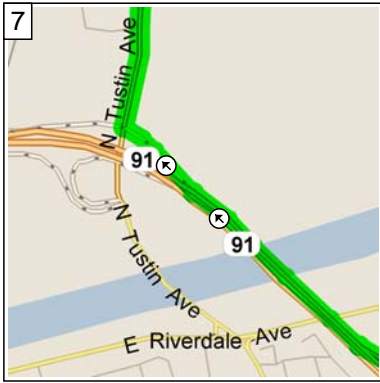

# Edison High School to Yorba Linda

23.8 miles; 40 minutes

9:00 AM 0.0 mi  
 Depart Edison High School [21400 Magnolia St, Huntington Beach, CA 92646] on Magnolia St (South) for 0.1 mi

9:00 AM 0.1 mi  
 Turn LEFT (East) onto Hamilton Ave for 1.1 mi

9:03 AM 1.3 mi  
 Road name changes to Victoria St for 2.5 mi

9:07 AM 3.8 mi  
 Turn LEFT (North-East) onto Newport Blvd for 0.1 mi

9:07 AM 3.9 mi  
 Take Ramp (LEFT) onto SR-55 [Costa Mesa Fwy] for 14.6 mi

9:27 AM 18.5 mi  
 Take Ramp (RIGHT) onto SR-91 [Riverside Fwy] for 1.0 mi towards CA-91 / Los Angeles

9:28 AM 19.5 mi  
 Turn RIGHT onto Ramp for 0.1 mi towards Tustin Ave

9:29 AM 19.6 mi  
 Turn RIGHT (North) onto N Tustin Ave for 1.2 mi

9:31 AM 20.8 mi  
 Turn RIGHT (East) onto E Orangethorpe Ave for 1.0 mi

10  
9:33 AM 21.8 mi  
Turn LEFT (North) onto (S)  
Richfield Rd for 1.4 mi

11  
9:37 AM 23.2 mi  
Turn LEFT (West) onto Yorba  
Linda Blvd for 0.1 mi