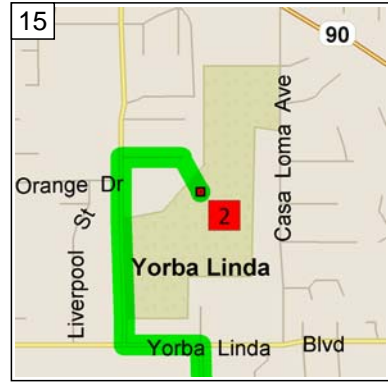

# Edison High School to Yorba Linda

23.8 miles; 40 minutes

9:00 AM 0.0 mi  
 Depart Edison High School [21400 Magnolia St, Huntington Beach, CA 92646] on Magnolia St (South) for 0.1 mi

9:00 AM 0.1 mi  
 Turn LEFT (East) onto Hamilton Ave for 1.1 mi

9:27 AM 18.5 mi  
 Take Ramp (RIGHT) onto SR-91 [Riverside Fwy] for 1.0 mi towards CA-91 / Los Angeles

9:28 AM 19.5 mi  
 Turn RIGHT onto Ramp for 0.1 mi towards Tustin Ave

9:29 AM 19.6 mi  
 Turn RIGHT (North) onto N Tustin Ave for 1.2 mi

9:31 AM 20.8 mi  
 Turn RIGHT (East) onto E Orangethorpe Ave for 1.0 mi

10  
9:33 AM 21.8 mi  
Turn LEFT (North) onto (S)  
Richfield Rd for 1.4 mi

11  
9:37 AM 23.2 mi  
Turn LEFT (West) onto Yorba  
Linda Blvd for 0.1 mi

12  
9:38 AM 23.4 mi  
Turn RIGHT (North) onto Valley  
View Ave for 0.3 mi

13  
9:39 AM 23.6 mi  
Turn RIGHT (East) onto Orange  
Terrace for 164 yds

14  
9:39 AM 23.7 mi  
Turn RIGHT (South) onto Local  
road(s) for 109 yds