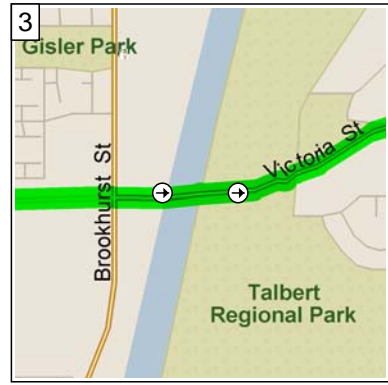

# Edison High School to Yorba Linda

23.8 miles; 40 minutes

9:00 AM 0.0 mi  
 Depart Edison High School [21400 Magnolia St, Huntington Beach, CA 92646] on Magnolia St (South) for 0.1 mi

9:00 AM 0.1 mi  
 Turn LEFT (East) onto Hamilton Ave for 1.1 mi

9:03 AM 1.3 mi  
 Road name changes to Victoria St for 2.5 mi

9:07 AM 3.8 mi  
 Turn LEFT (North-East) onto Newport Blvd for 0.1 mi

9:07 AM 3.9 mi  
 Take Ramp (LEFT) onto SR-55 [Costa Mesa Fwy] for 14.6 mi

9:27 AM 18.5 mi  
 Take Ramp (RIGHT) onto SR-91 [Riverside Fwy] for 1.0 mi towards CA-91 / Los Angeles

9:28 AM 19.5 mi  
 Turn RIGHT onto Ramp for 0.1 mi towards Tustin Ave

9:29 AM 19.6 mi  
 Turn RIGHT (North) onto N Tustin Ave for 1.2 mi

9:31 AM 20.8 mi  
 Turn RIGHT (East) onto E Orangethorpe Ave for 1.0 mi

10  
9:33 AM 21.8 mi  
Turn LEFT (North) onto (S)  
Richfield Rd for 1.4 mi

11  
9:37 AM 23.2 mi  
Turn LEFT (West) onto Yorba  
Linda Blvd for 0.1 mi