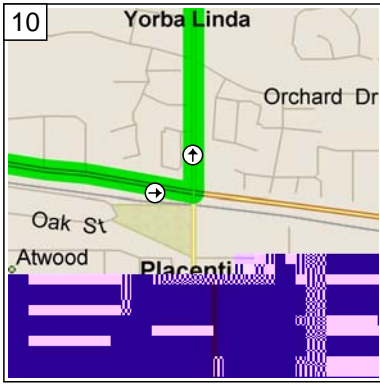

# Edison High School to Yorba Linda

23.8 miles; 40 minutes

9:00 AM 0.0 mi  
 Depart Edison High School [21400 Magnolia St, Huntington Beach, CA 92646] on Magnolia St (South) for 0.1 mi

9:00 AM 0.1 mi  
 Turn LEFT (East) onto Hamilton Ave for 1.1 mi

9:03 AM 1.3 mi  
 Road name changes to Victoria St for 2.5 mi

9:07 AM 3.8 mi  
 Turn LEFT (North-East) onto Newport Blvd for 0.1 mi

9:07 AM 3.9 mi  
 Take Ramp (LEFT) onto SR-55 [Costa Mesa Fwy] for 14.6 mi

9:27 AM 18.5 mi  
 Take Ramp (RIGHT) onto SR-91 [Riverside Fwy] for 1.0 mi towards CA-91 / Los Angeles

9:28 AM 19.5 mi  
 Turn RIGHT onto Ramp for 0.1 mi towards Tustin Ave

9:29 AM 19.6 mi  
 Turn RIGHT (North) onto N Tustin Ave for 1.2 mi

9:31 AM 20.8 mi  
 Turn RIGHT (East) onto E Orangethorpe Ave for 1.0 mi

10  
9:33 AM 21.8 mi  
Turn LEFT (North) onto (S)  
Richfield Rd for 1.4 mi

11  
9:37 AM 23.2 mi  
Turn LEFT (West) onto Yorba  
Linda Blvd for 0.1 mi