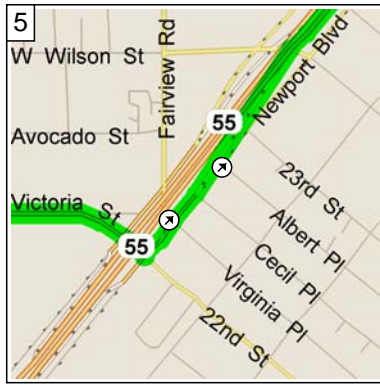

# Edison High School to Yorba Linda

23.8 miles; 40 minutes

9:00 AM 0.0 mi  
 Depart Edison High School [21400 Magnolia St, Huntington Beach, CA 92646] on Magnolia St (South) for 0.1 mi

9:00 AM 0.1 mi  
 Turn LEFT (East) onto Hamilton Ave for 1.1 mi

9:03 AM 1.3 mi  
 Road name changes to Victoria St for 2.5 mi

9:07 AM 3.8 mi  
 Turn LEFT (North-East) onto Newport Blvd for 0.1 mi

9:07 AM 3.9 mi  
 Take Ramp (LEFT) onto SR-55 [Costa Mesa Fwy] for 14.6 mi

9:27 AM 18.5 mi  
 Take Ramp (RIGHT) onto SR-91 [Riverside Fwy] for 1.0 mi towards CA-91 / Los Angeles

9:28 AM 19.5 mi  
 Turn RIGHT onto Ramp for 0.1 mi towards Tustin Ave

9:29 AM 19.6 mi  
 Turn RIGHT (North) onto N Tustin Ave for 1.2 mi

9:31 AM 20.8 mi  
 Turn RIGHT (East) onto E Orangethorpe Ave for 1.0 mi

10  
9:33 AM 21.8 mi  
Turn LEFT (North) onto (S)  
Richfield Rd for 1.4 mi

11  
9:37 AM 23.2 mi  
Turn LEFT (West) onto Yorba  
Linda Blvd for 0.1 mi